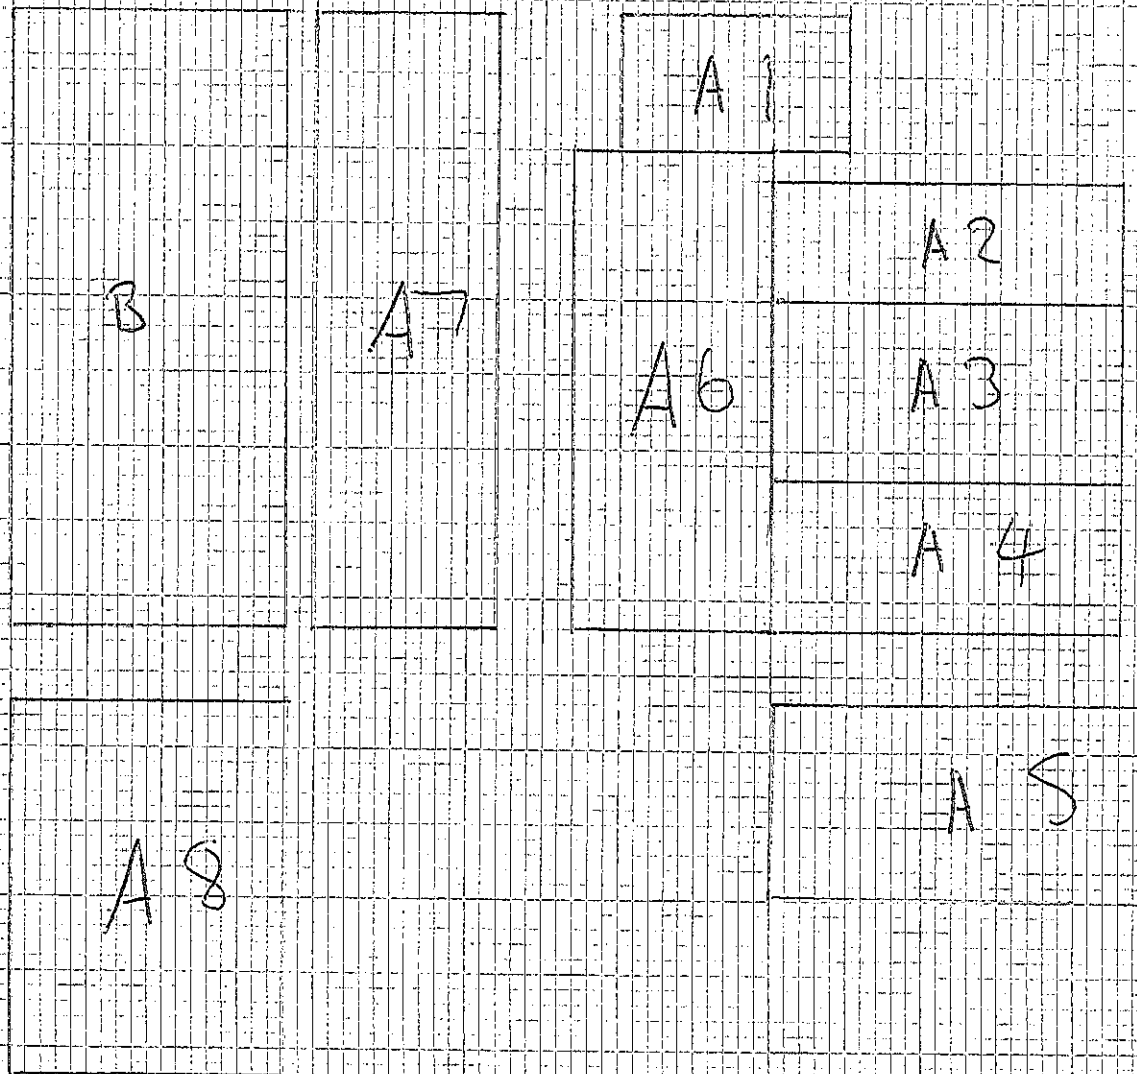

Shed ①
Scale 1:200

9 clear
sheets each
side of roof

Ariel View

40 m

Yorkshire
Boards

6m

18m
West View

Yorkshire
Boards

6m

18m
East View

Shed ①

Scale 1:200

North View

South View

NYM / 2014 / 0142 / PL

North

Shed ①
Scale 1:500
A Existing Bunk
B New prepos
building

New building 8m x 40m x 6m

NYM / 2014 / 0142 / PL