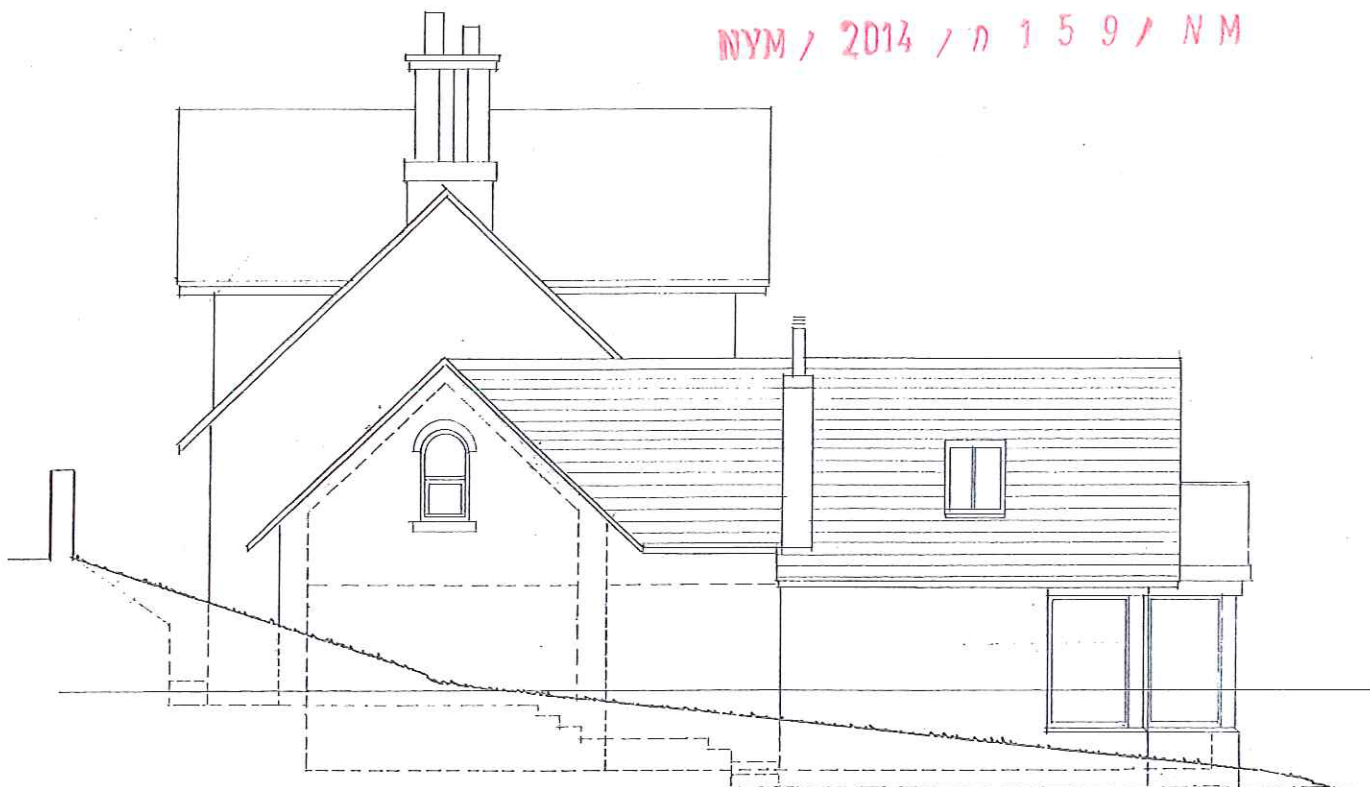

NYM / 2014 / n 159 / NM

NORTH ELEVATION: PROPOSED AMENDMENT

NYM
12 MAR 2014

NORTH ELEVATION AS APPROVED

HEMPSYKE FARM COTTAGE, LITTLEBECK Nr Whitby YO22 5HY
EXTENSION & 2 GARAGES PROPOSED AMENDMENT TO N. ELEVATION

1:100

Architect N SNOW RIBA

MARCH 2014