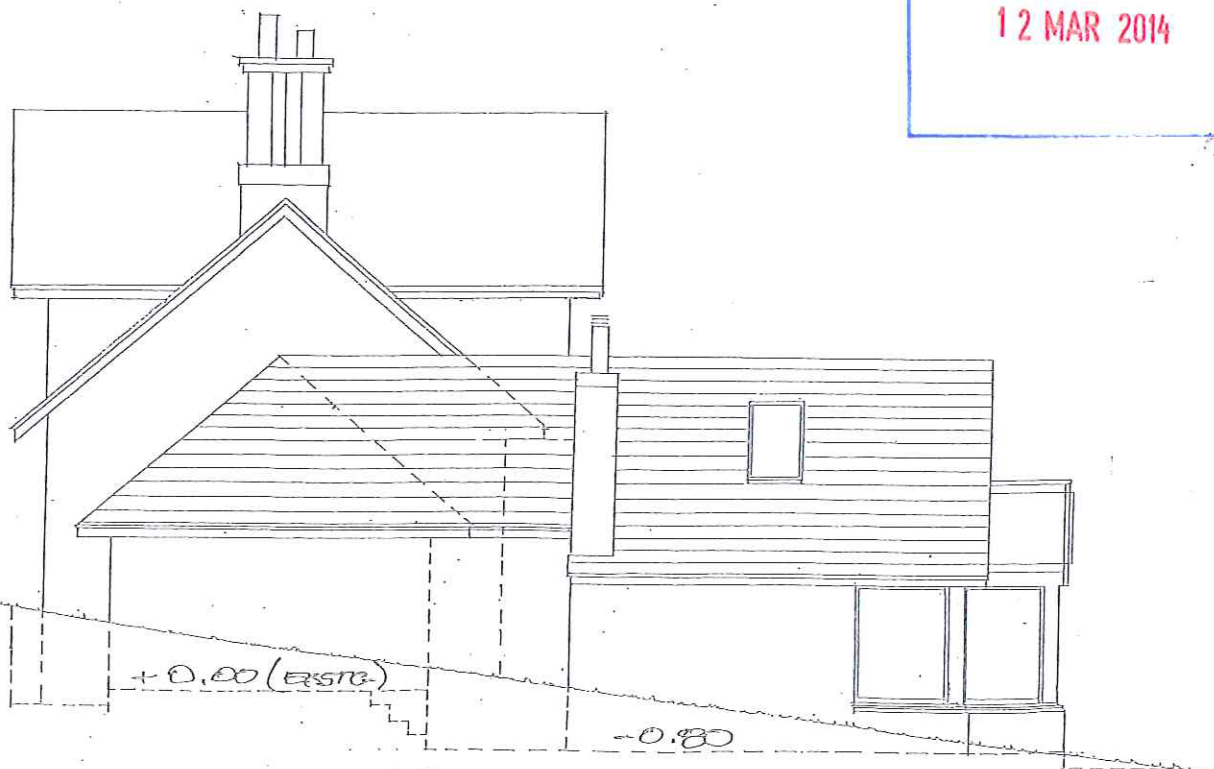

NYM / 2014 / n 159 / NM

NORTH ELEVATION: PROPOSED AMENDMENT

NYM
12 MAR 2014

NORTH ELEVATION AS APPROVED

HEMPSYKE FARM COTTAGE, LITTLEBECK Nr Whitby YO22 5HY
EXTENSION & 2 GARAGES PROPOSED AMENDMENT TO N. ELEVATION

1:100

Architect N SNOW RIBA

MARCH 2014