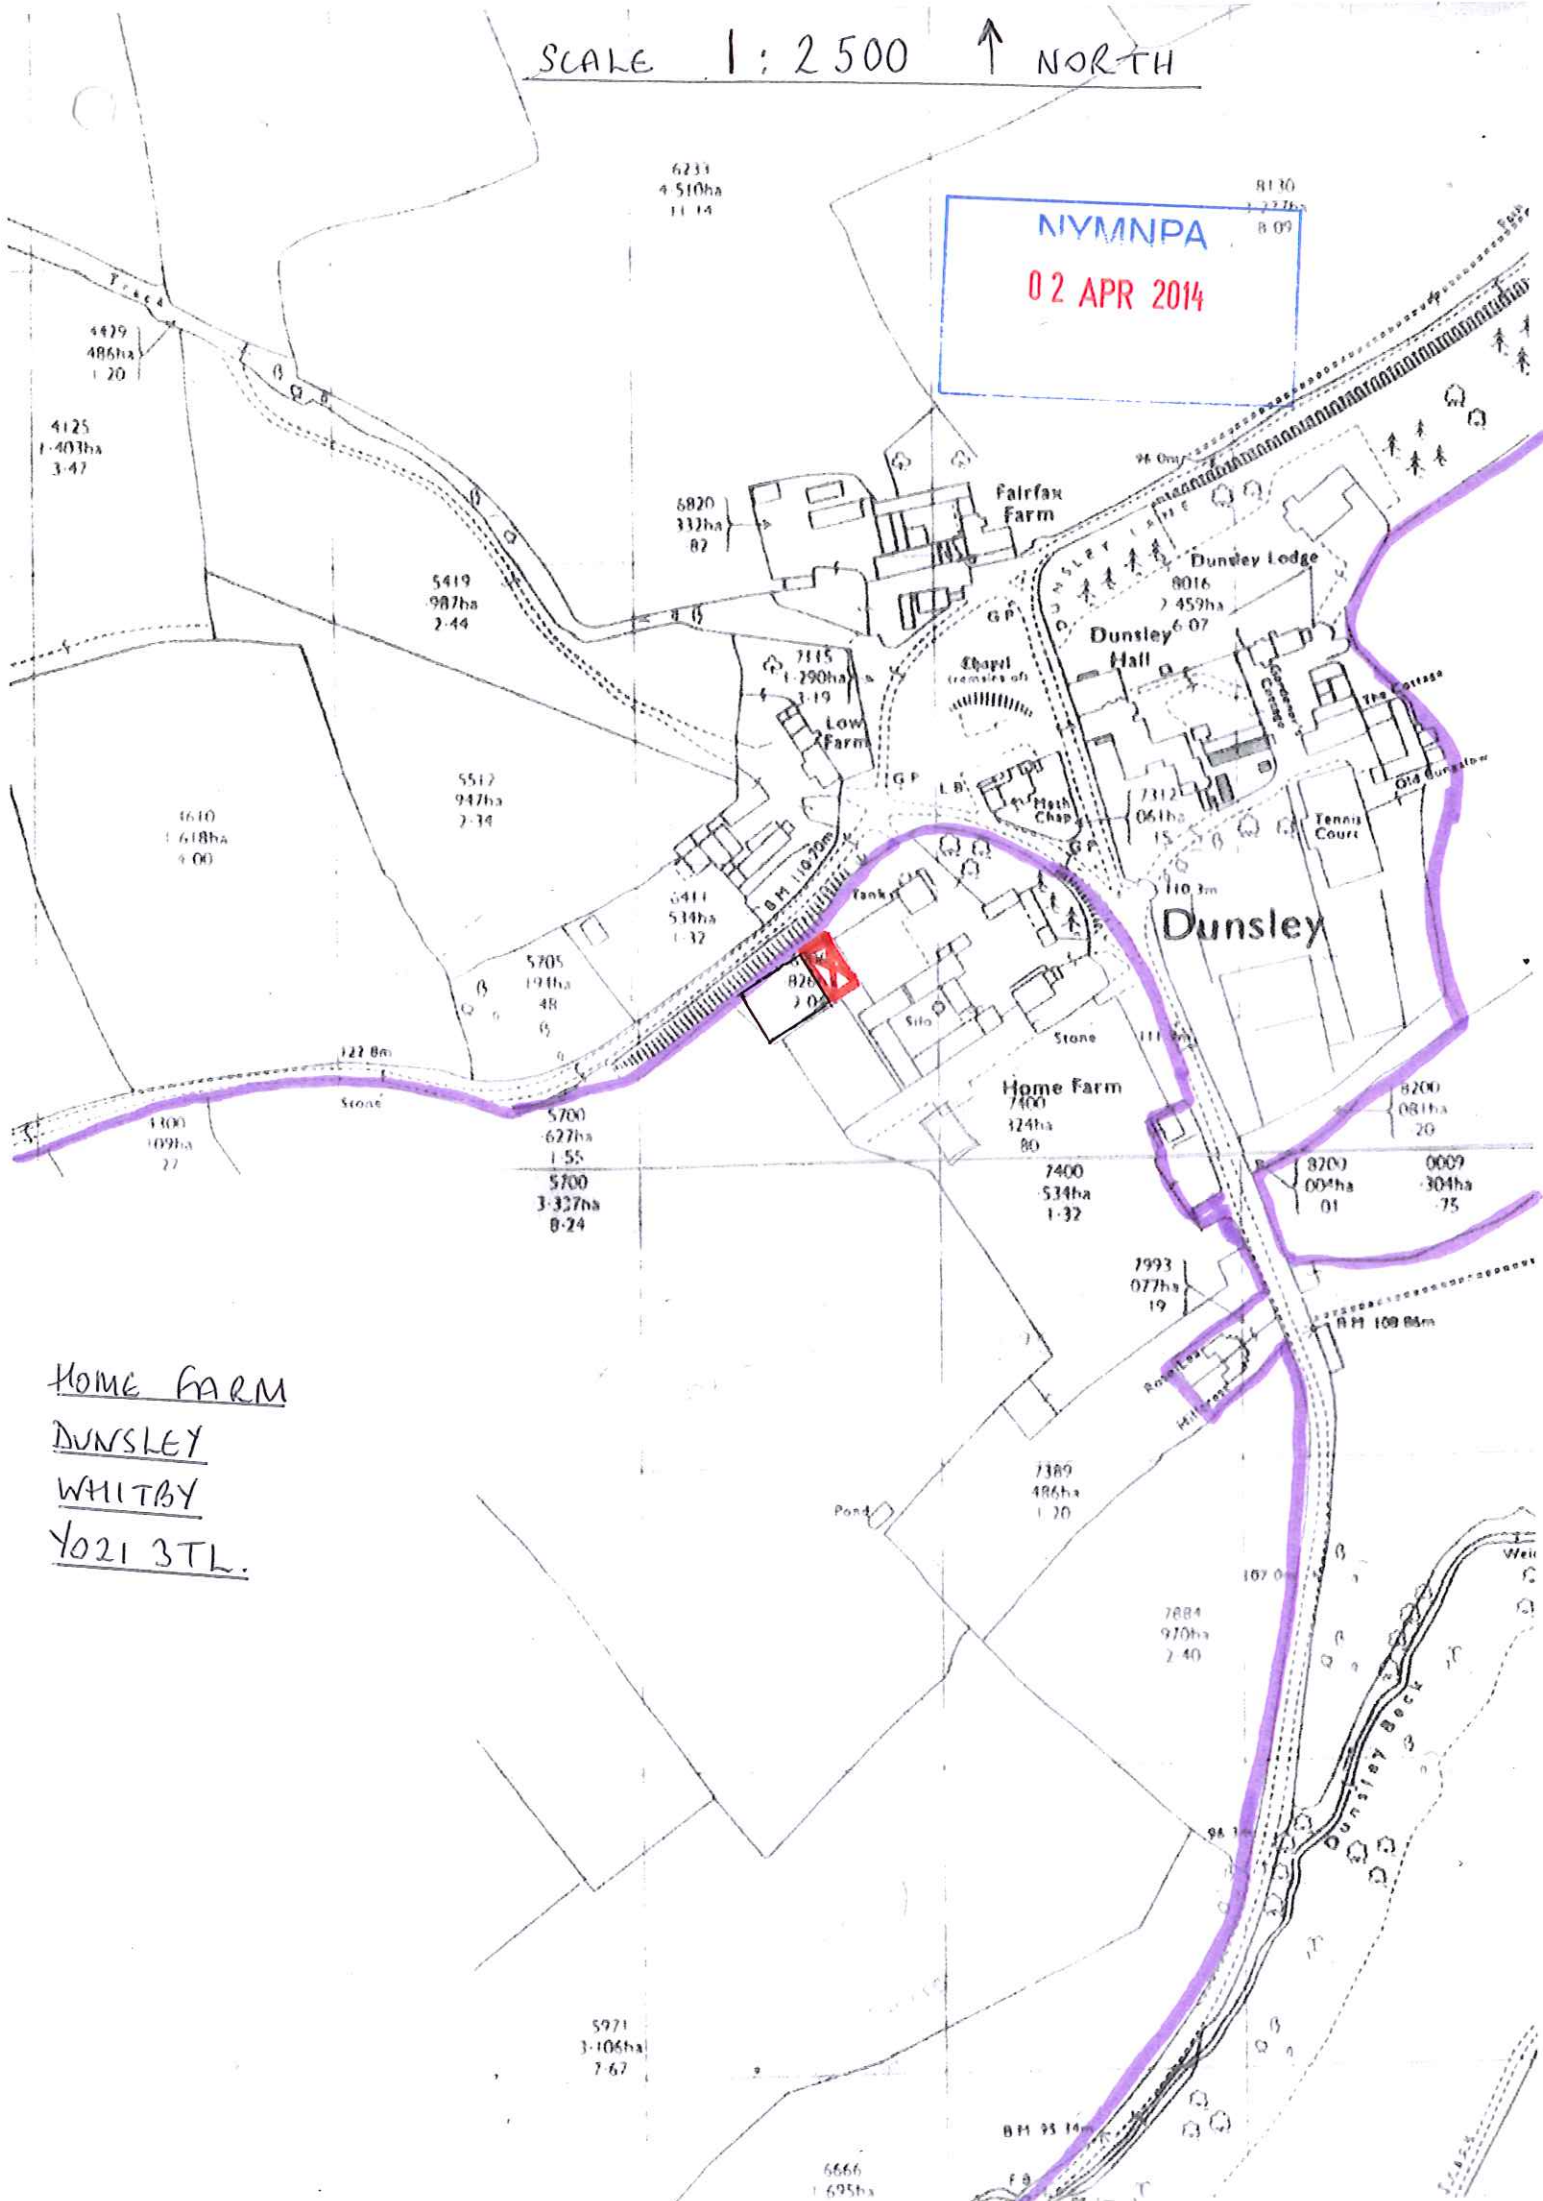

SCALE 1:2500 ↑ NORTH

HOME FARM  
 DUNSLEY  
 WHITBY  
 Y021 3TL.