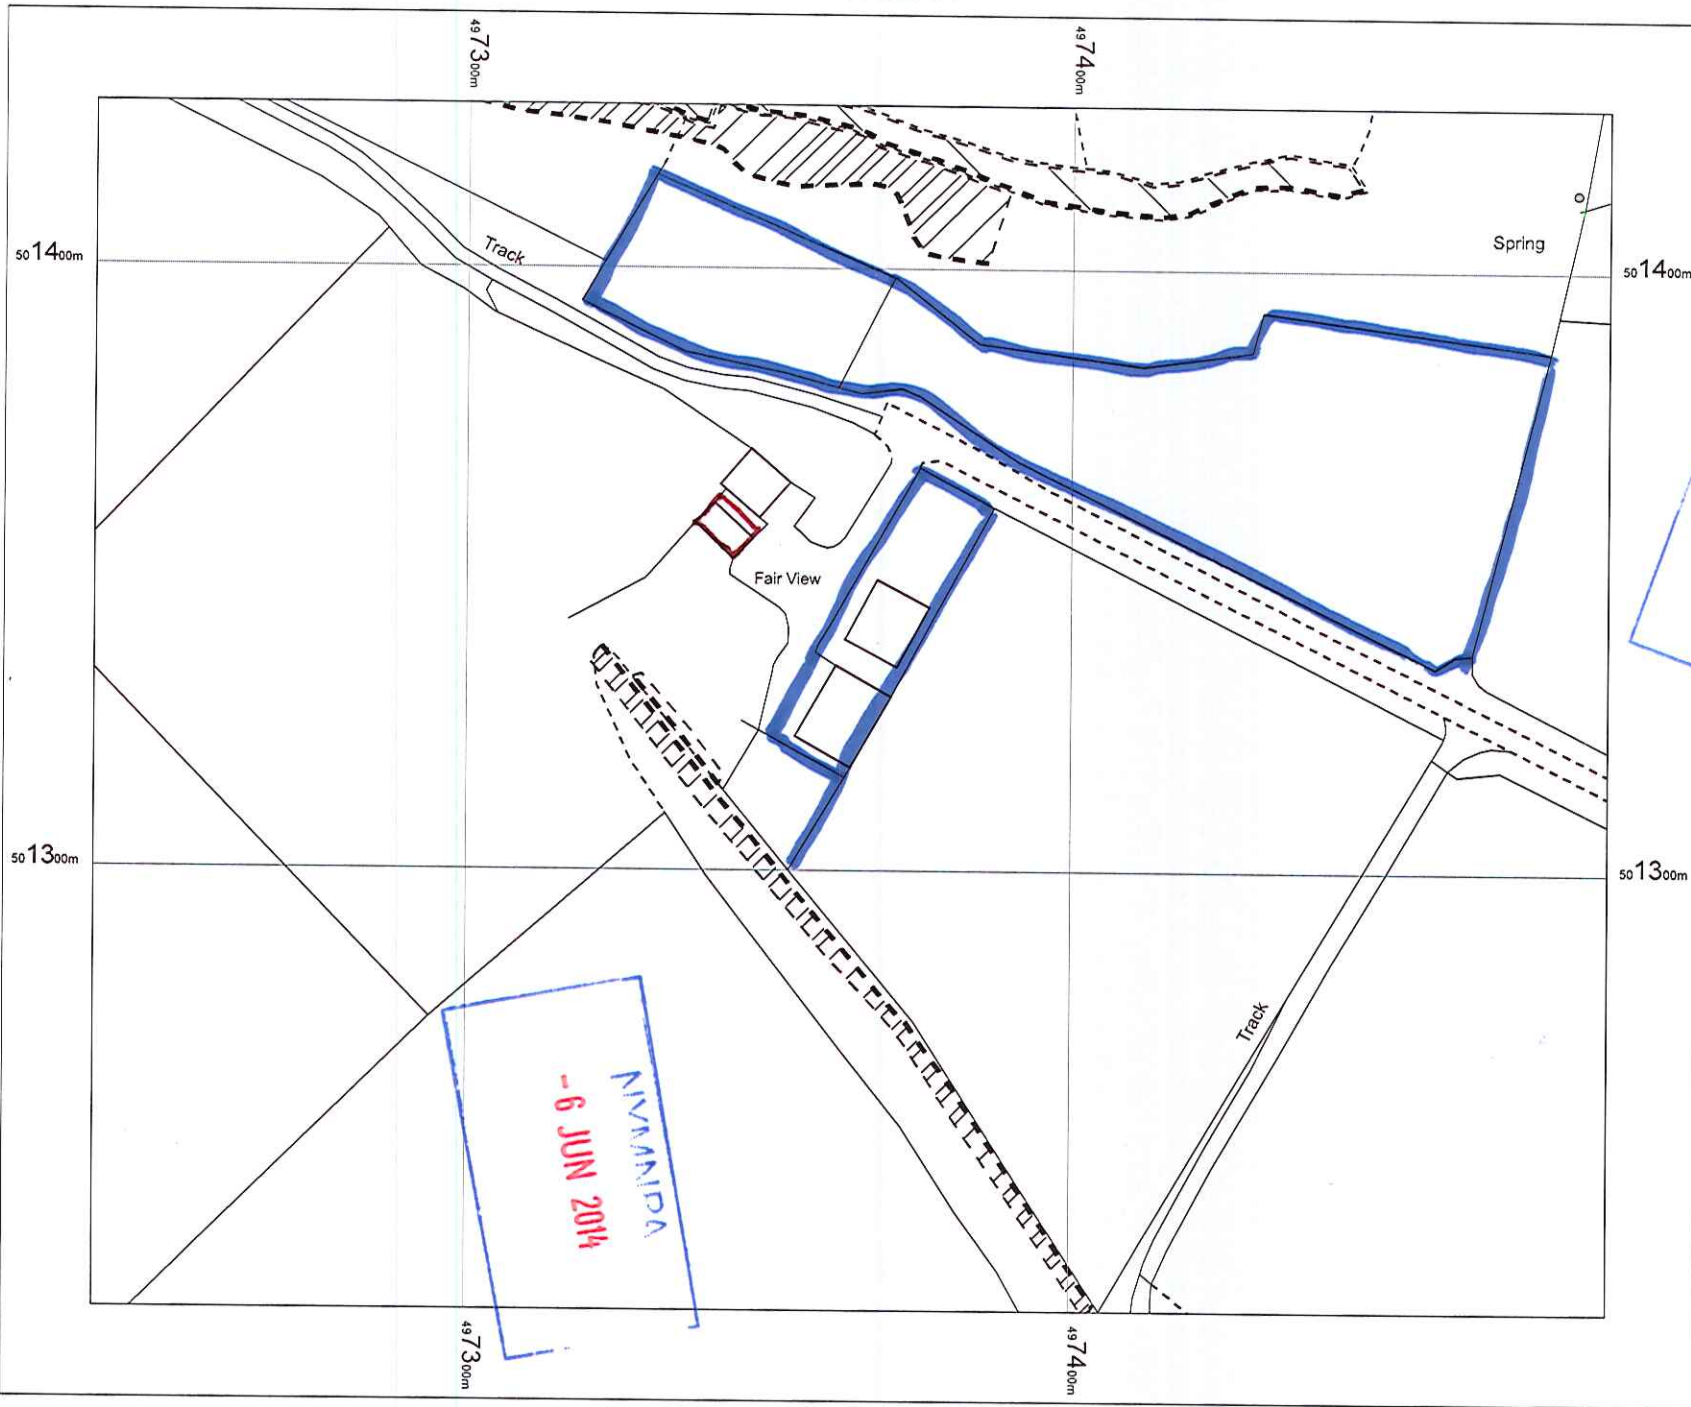

FAIRVIEW

SUPPLIED BY YORK
SURVEY SUPPLIES

NYMNPA
10 JUN 2014

NYMNPA
-6 JUN 2014

NYM / 2014 / 103391 F

OS MasterMap 1250/2500/10000
scale
06 June 2014, ID: M4P-00332132
York Survey Supplies

1:1250 scale print at A4, Centre:
497364 E, 501327 N

©Crown Copyright Ordnance
Survey. Licence no. 100025026