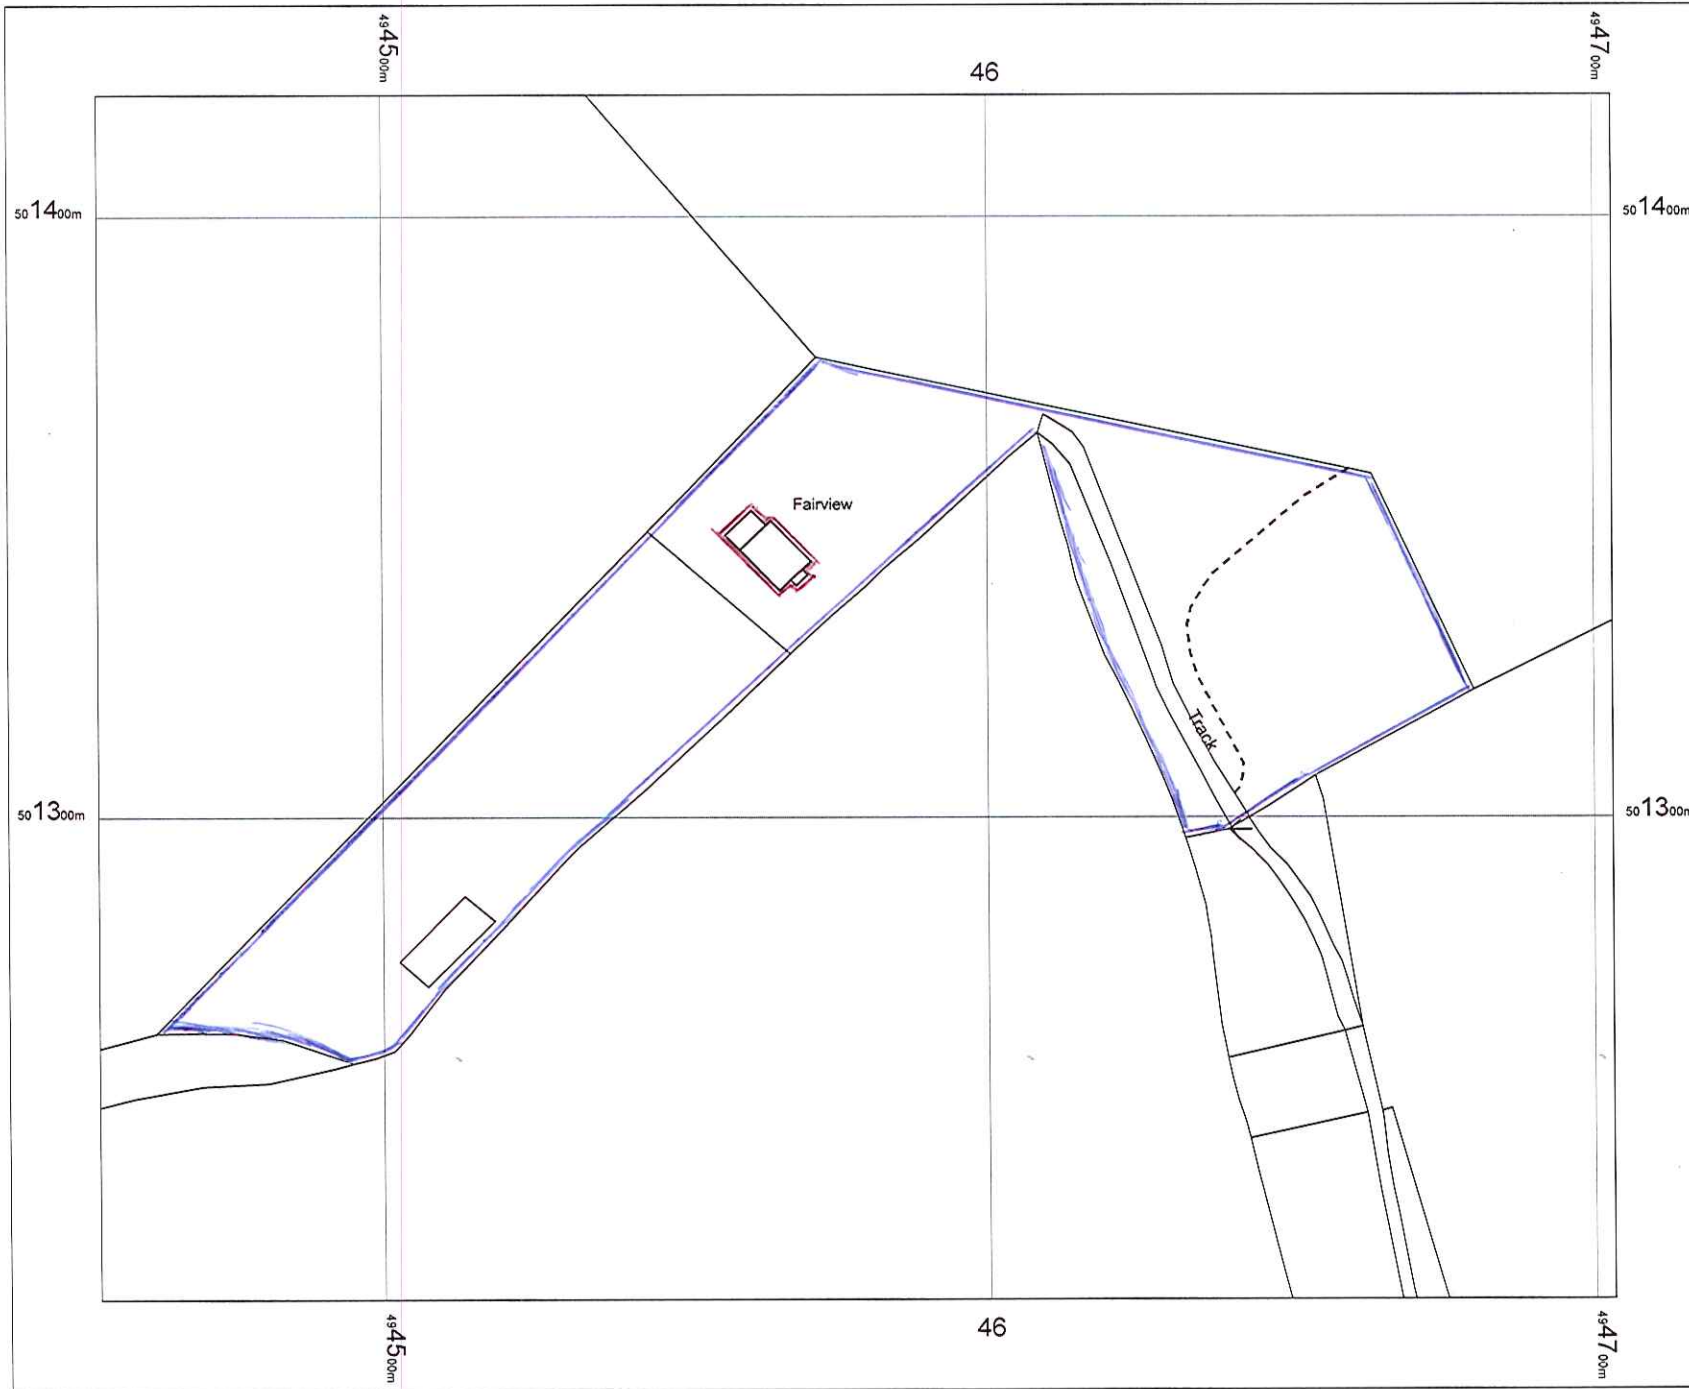

NYMNP
20 MAY 2014

Notes:

- ① Dimensions for house Scaled from OS 1:1250 Mapping.

FIGURE ①

Drawn: T.O.E. Sherwood
17 May 2014
Original size A4
Scale 1:100

Fairview

Supplied by York Sur
Supply

NYMNPA
20 MAY 2014

OS MasterMap 1250/2500/10000
scale
13 May 2014, ID: M4P-00324363
York Survey Supplies

1:1250 scale print at A4, Centre:
494578 E, 501320 N

©Crown Copyright Ordnance
Survey. Licence no. 100025026