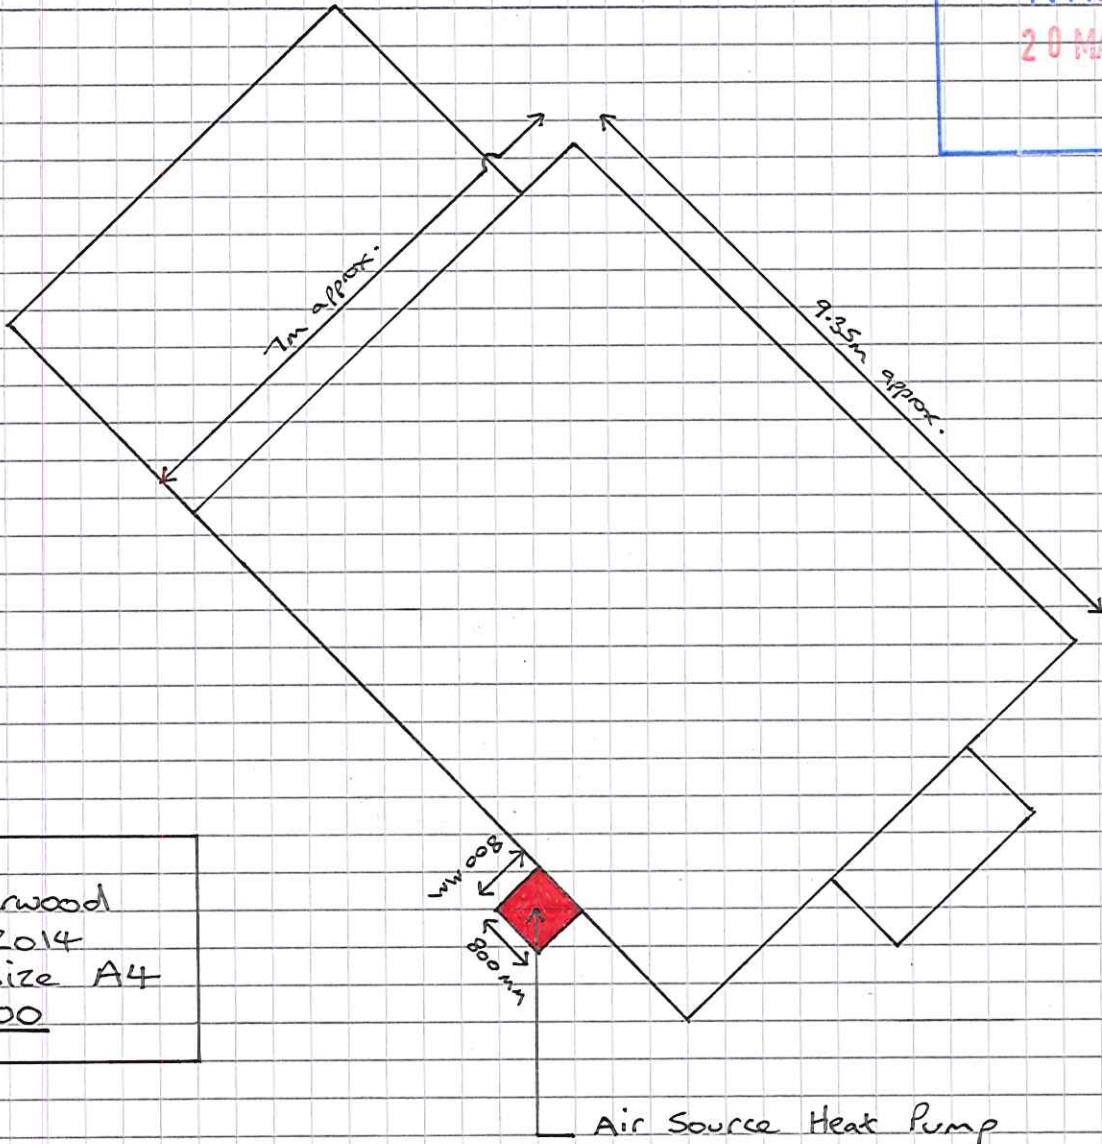

NYMNP
20 MAY 2014

Notes:

- ① Dimensions for house Scaled from OS 1:1250 Mapping.

FIGURE ①

Drawn: T.O.E. Sherwood
17 May 2014
Original size A4
Scale 1:100

Fairview

Supplied by York Sur
Supply

NYMNPA
20 MAY 2014

OS MasterMap 1250/2500/10000
scale
13 May 2014, ID: M4P-00324363
York Survey Supplies

1:1250 scale print at A4, Centre:
494578 E, 501320 N

©Crown Copyright Ordnance
Survey. Licence no. 100025026