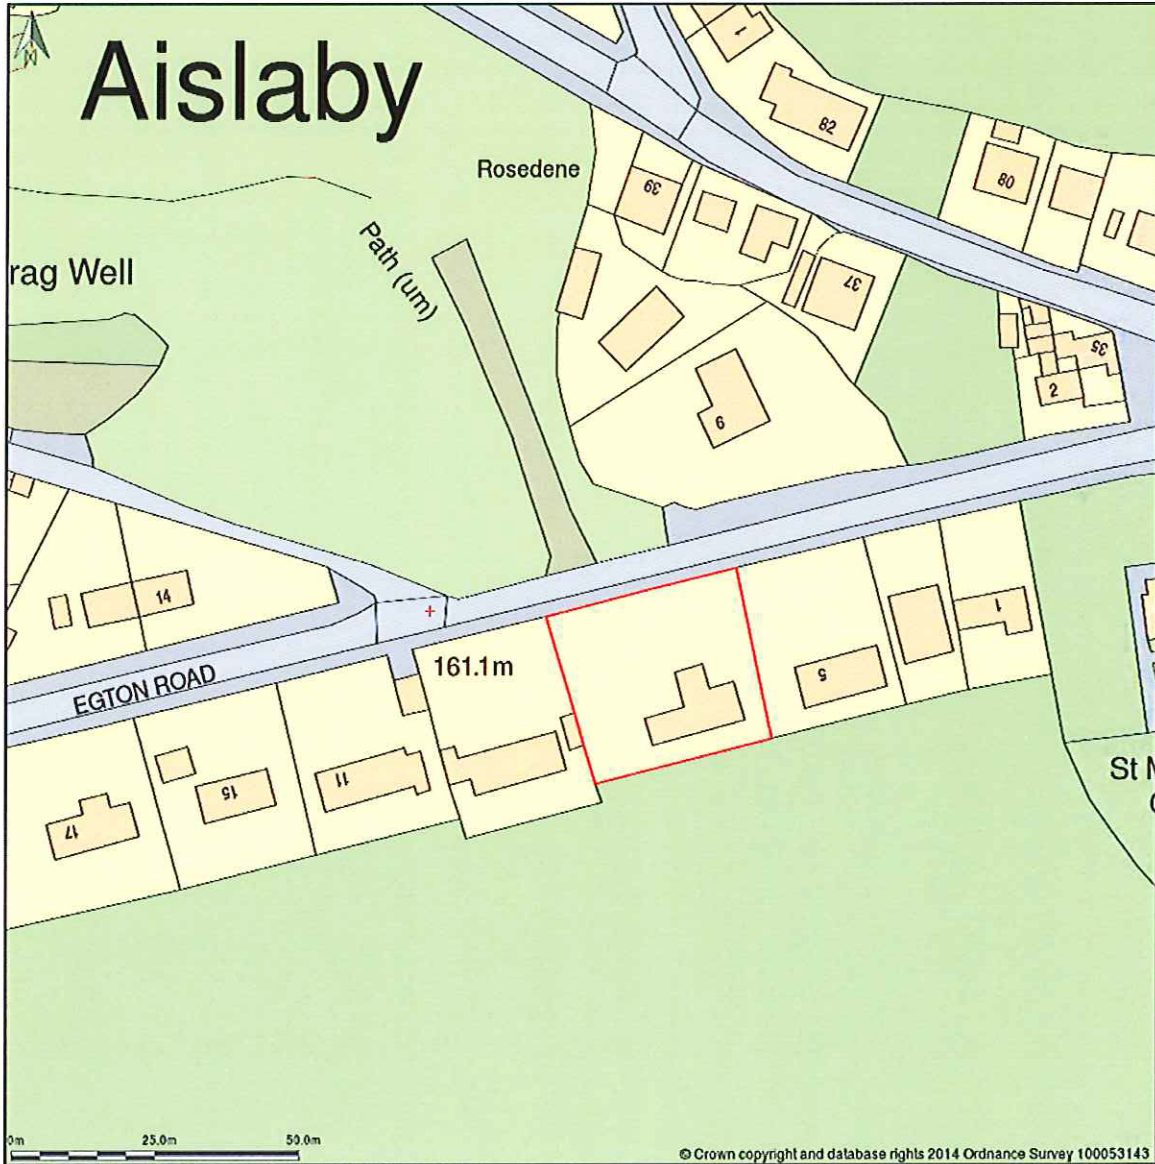

7 Egton Road, Whitby, YO21 1SU

Site Plan shows area bounded by: 485493.46875,508495.53125 485693.46875,508695.53125 (at a scale of 1:1250) The representation of a road, track or path is no evidence of a right of way. The representation of features as lines is no evidence of a property boundary.

Produced on 5th Jun 2014 from the Ordnance Survey National Geographic Database and incorporating surveyed revision available at this date. Reproduction in whole or part is prohibited without the prior permission of Ordnance Survey. © Crown copyright 2014. Supplied by buyaplan.co.uk a licensed Ordnance Survey partner (100053143). Unique plan reference: #00036060-C738F7