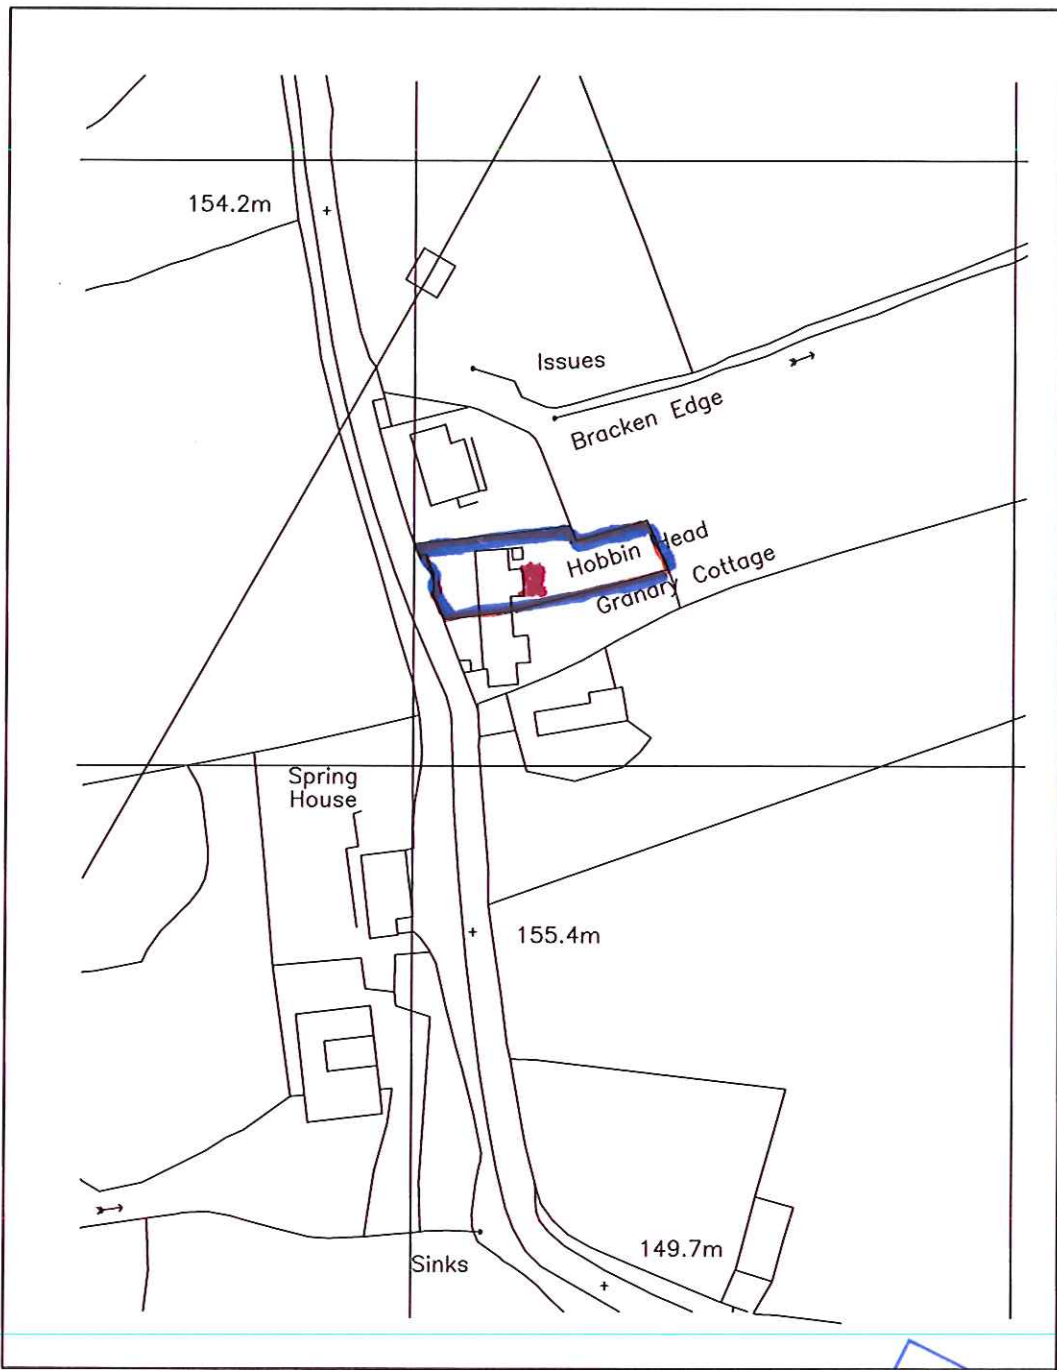

SCALE 1:1250

NYMNP
-5 JUN 2014

Hobbin Head Littlebeck Location Plan