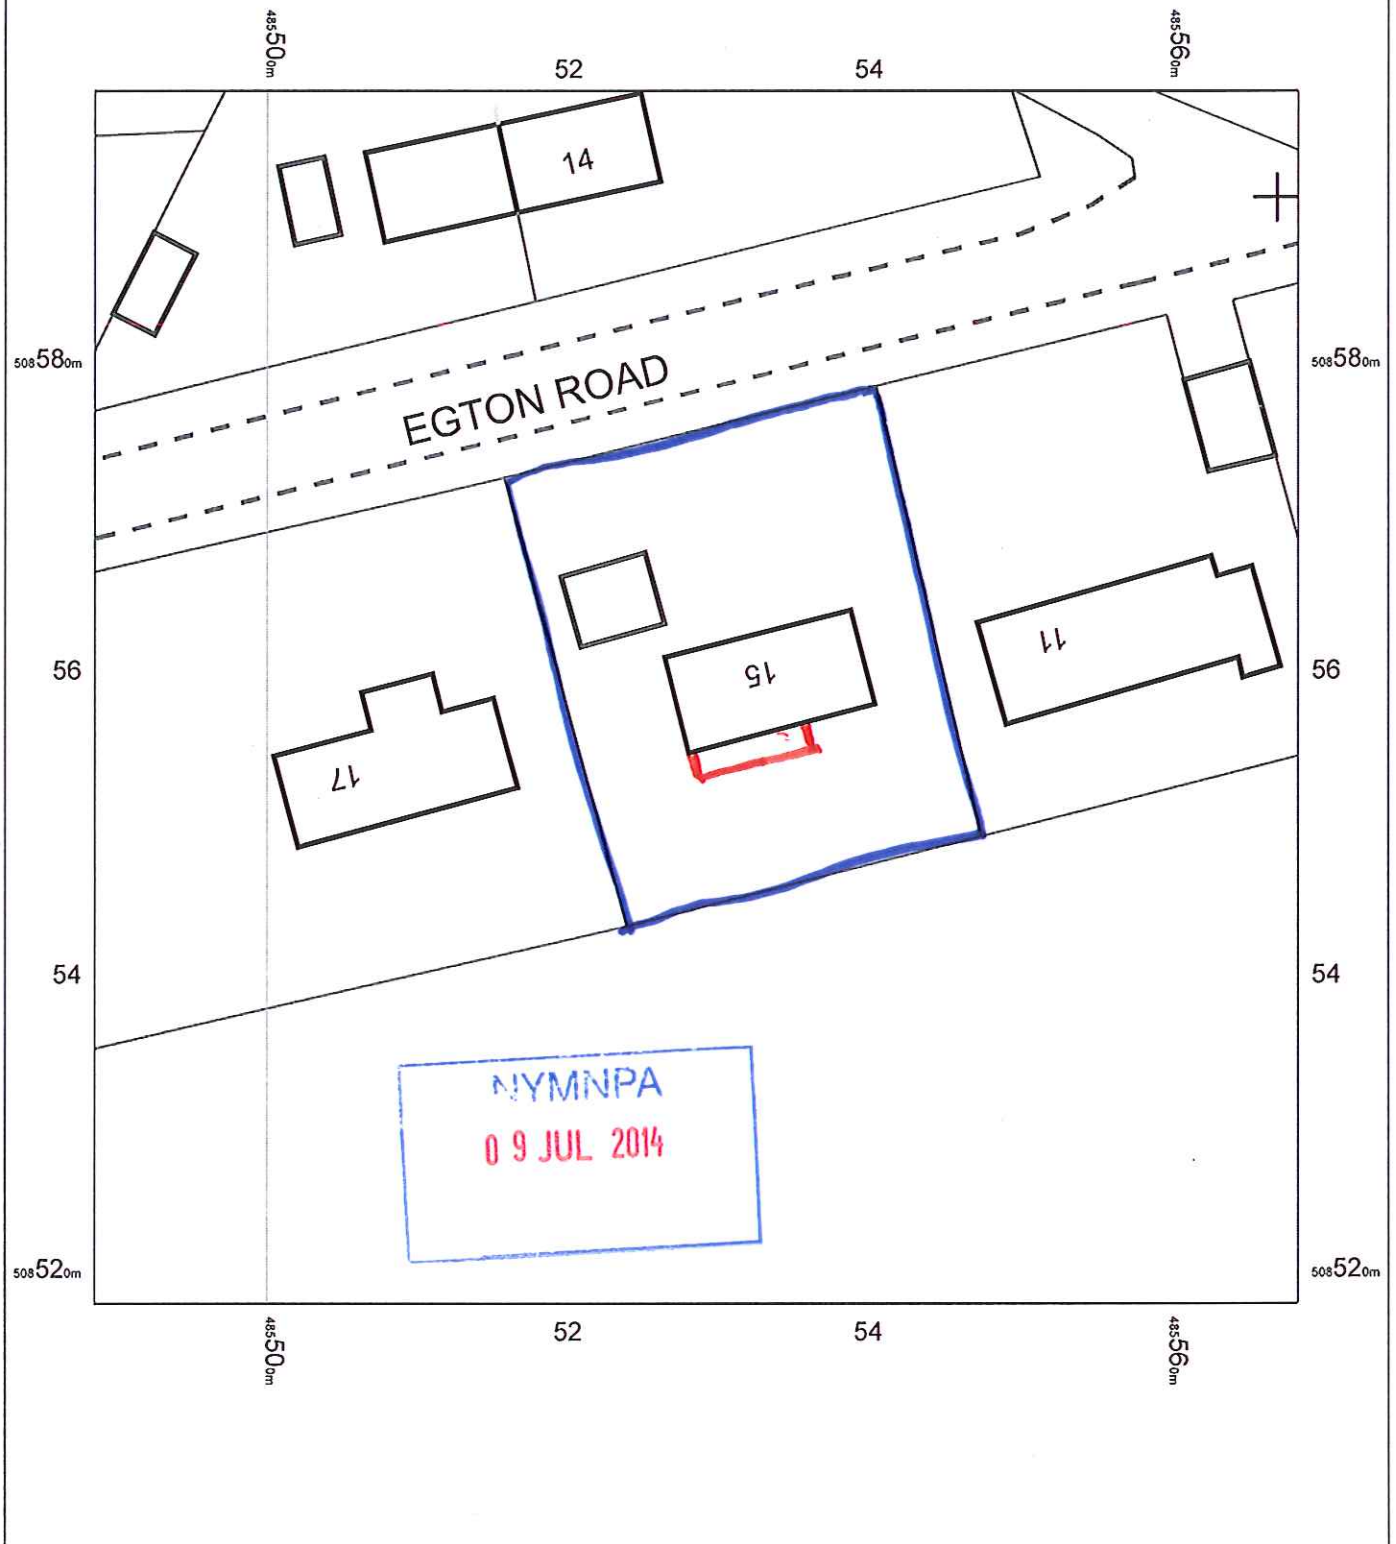

NYM / 2014 / D 4 1 7 / FL

OS MasterMap 1250/2500/10000 scale
07 July 2014, ID: CM-00341219
www.centremapslive.co.uk

1:1250 scale print at A4, Centre: 485528 E, 508558 N

©Crown Copyright Ordnance Survey. Licence no.
100019980

Mapping
sourced from

CENTREMAPSlive
www.centremapslive.co.uk

NYM / 2014 / 0417 / FL 4

OS MasterMap 1250/2500/10000 scale
 07 July 2014, ID: CM-00341220
www.centremapslive.co.uk

1:500 scale print at A4, Centre: 485528 E, 508558 N

©Crown Copyright Ordnance Survey. Licence no. 100019980