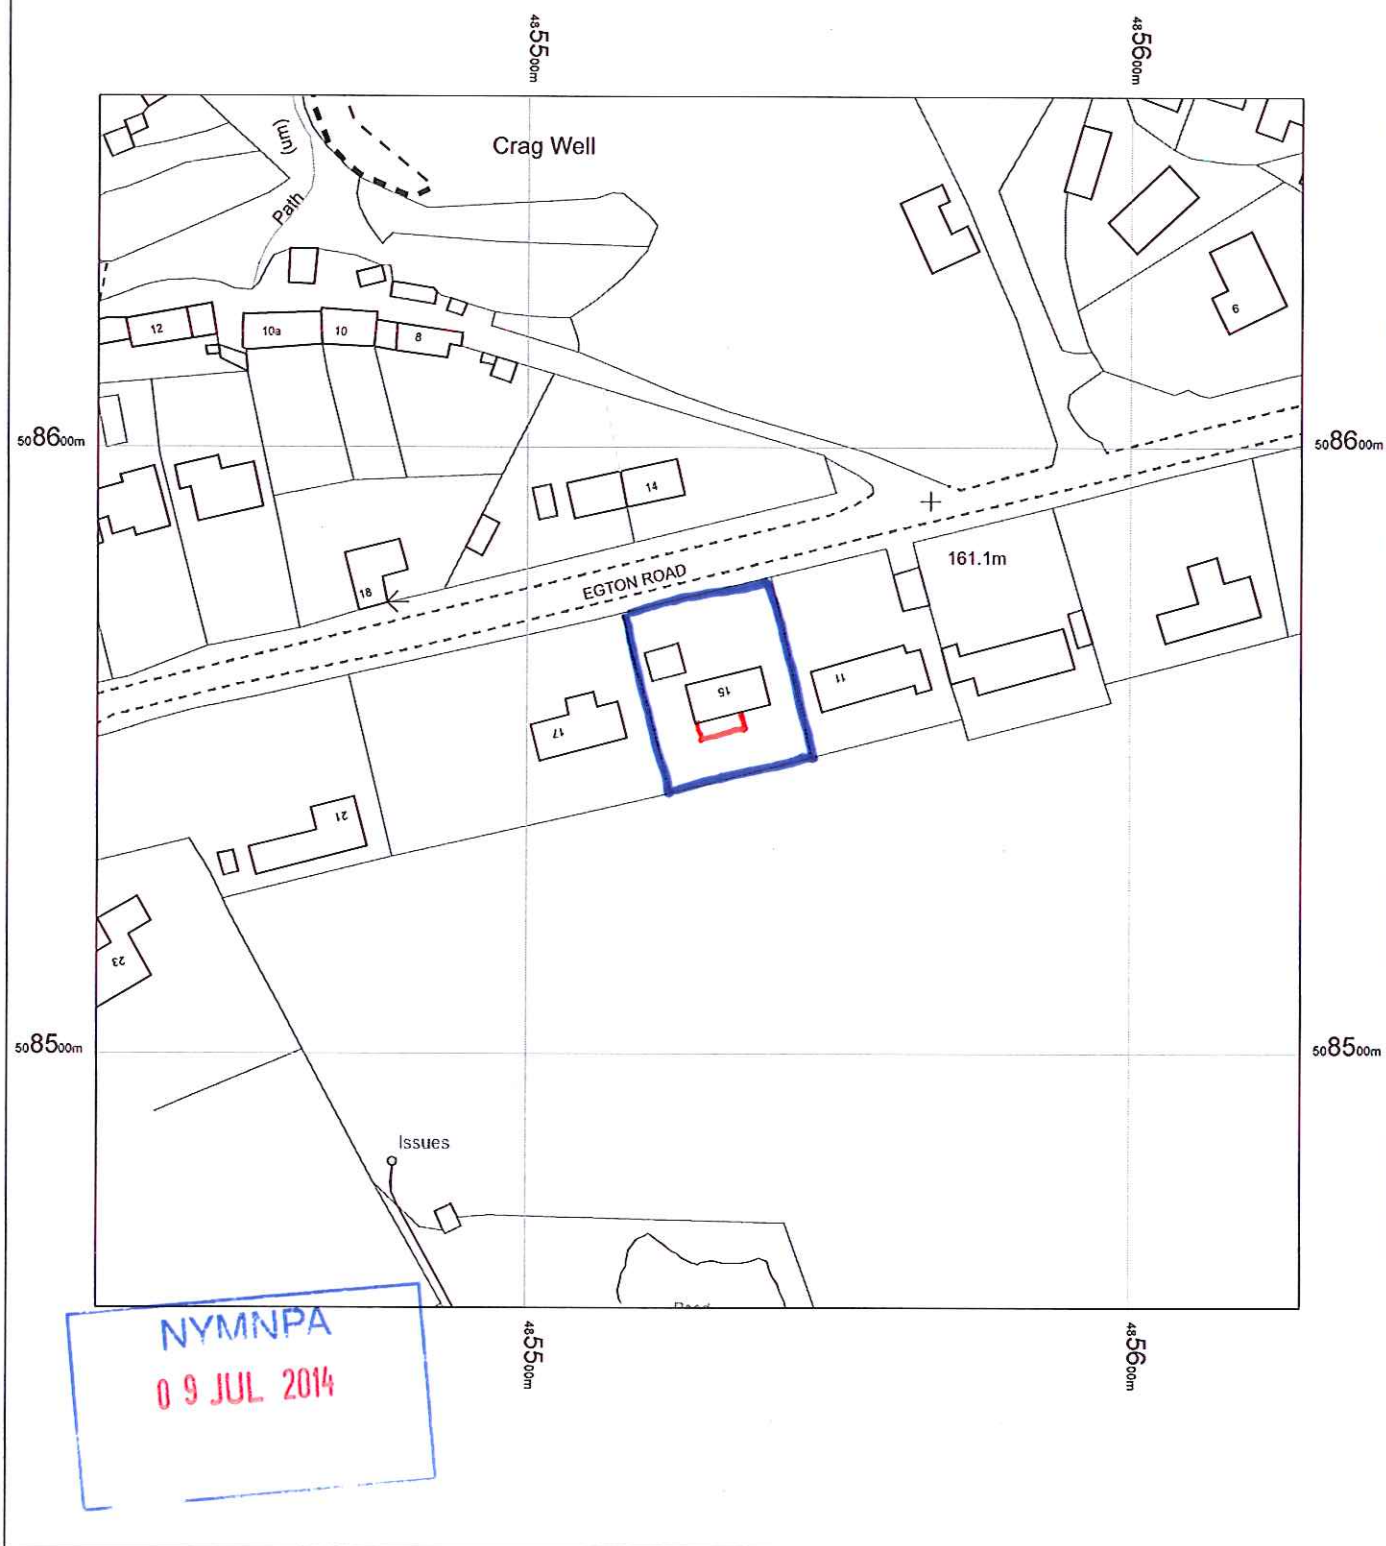

NYM / 2014 / D 4 1 7 / FL

OS MasterMap 1250/2500/10000 scale
07 July 2014, ID: CM-00341219
www.centremapslive.co.uk

1:1250 scale print at A4, Centre: 485528 E, 508558 N

©Crown Copyright Ordnance Survey. Licence no.
100019980

Mapping
sourced from

CENTREMAPSlive
www.centremapslive.co.uk

NYM / 2014 / 0417 / FL 4

OS MasterMap 1250/2500/10000 scale
 07 July 2014, ID: CM-00341220
www.centremapslive.co.uk

1:500 scale print at A4, Centre: 485528 E, 508558 N

©Crown Copyright Ordnance Survey. Licence no. 100019980