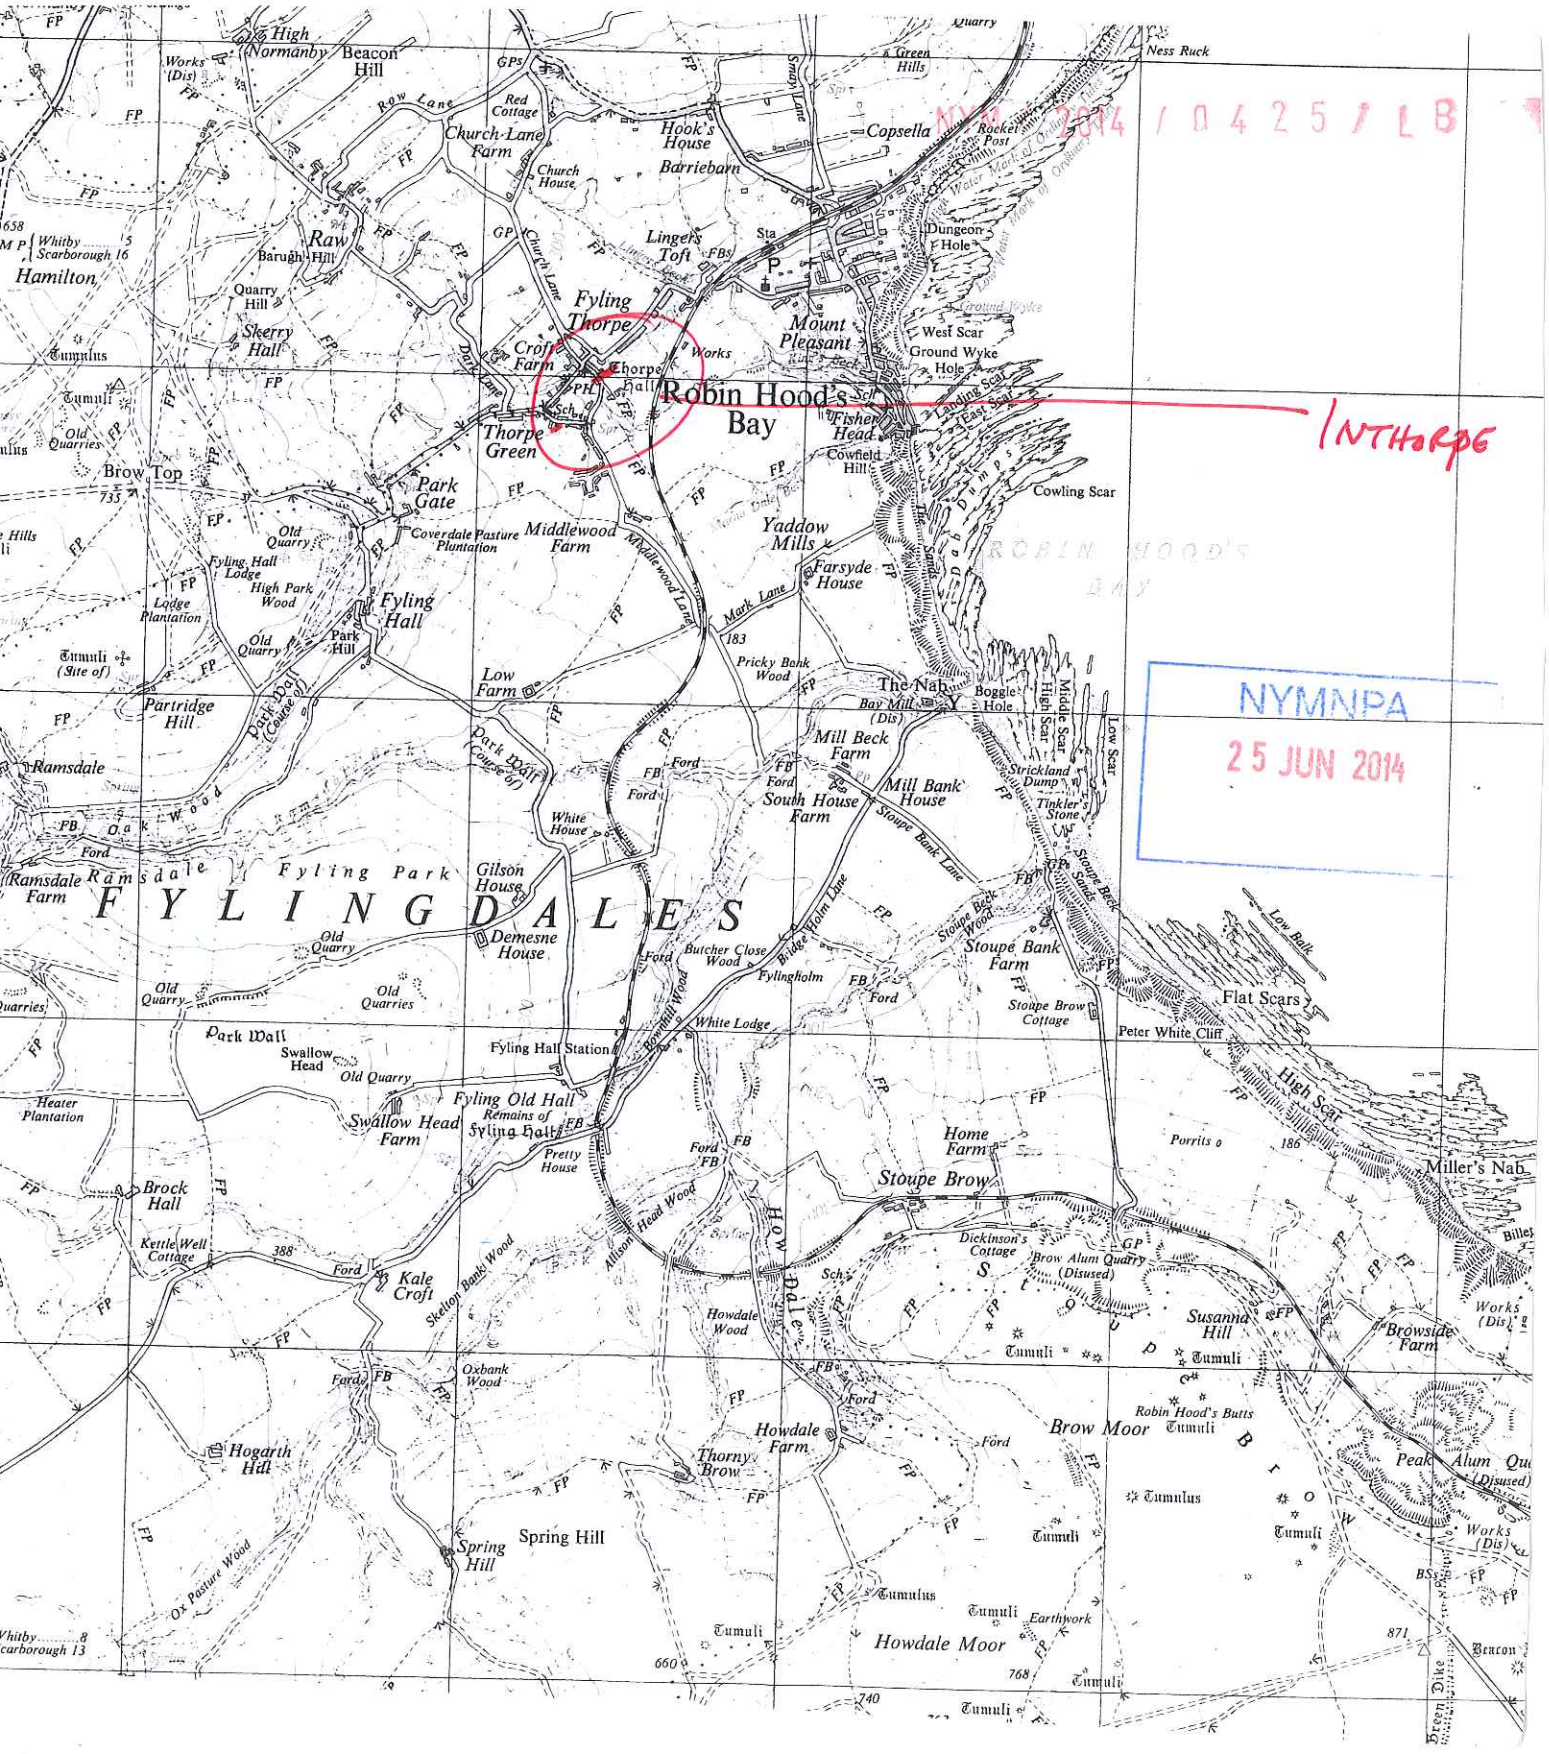

INTHORPE MIDDLEWOOD LANE WHITBY

NYM / 2014 / 0425 / LB

INTHORPE MIDDLEWOOD
LANE WHITBY YO22 4TT

OS MasterMap 1250/2500/10000 scale
08 July 2014, ID: CM-00341484
www.centremapslive.co.uk

1:1250 scale print at A4, Centre: 494358 E, 505016 N

©Crown Copyright Ordnance Survey. Licence no.
100019980

Mapping
sourced from

CENTREMAPSlive®
www.centremapslive.co.uk

2074 / 0425 / LB

INTHORPE

NYMIPA
25 JUN 2014

FYLING DALES

Whiby 8 Scarborough 13