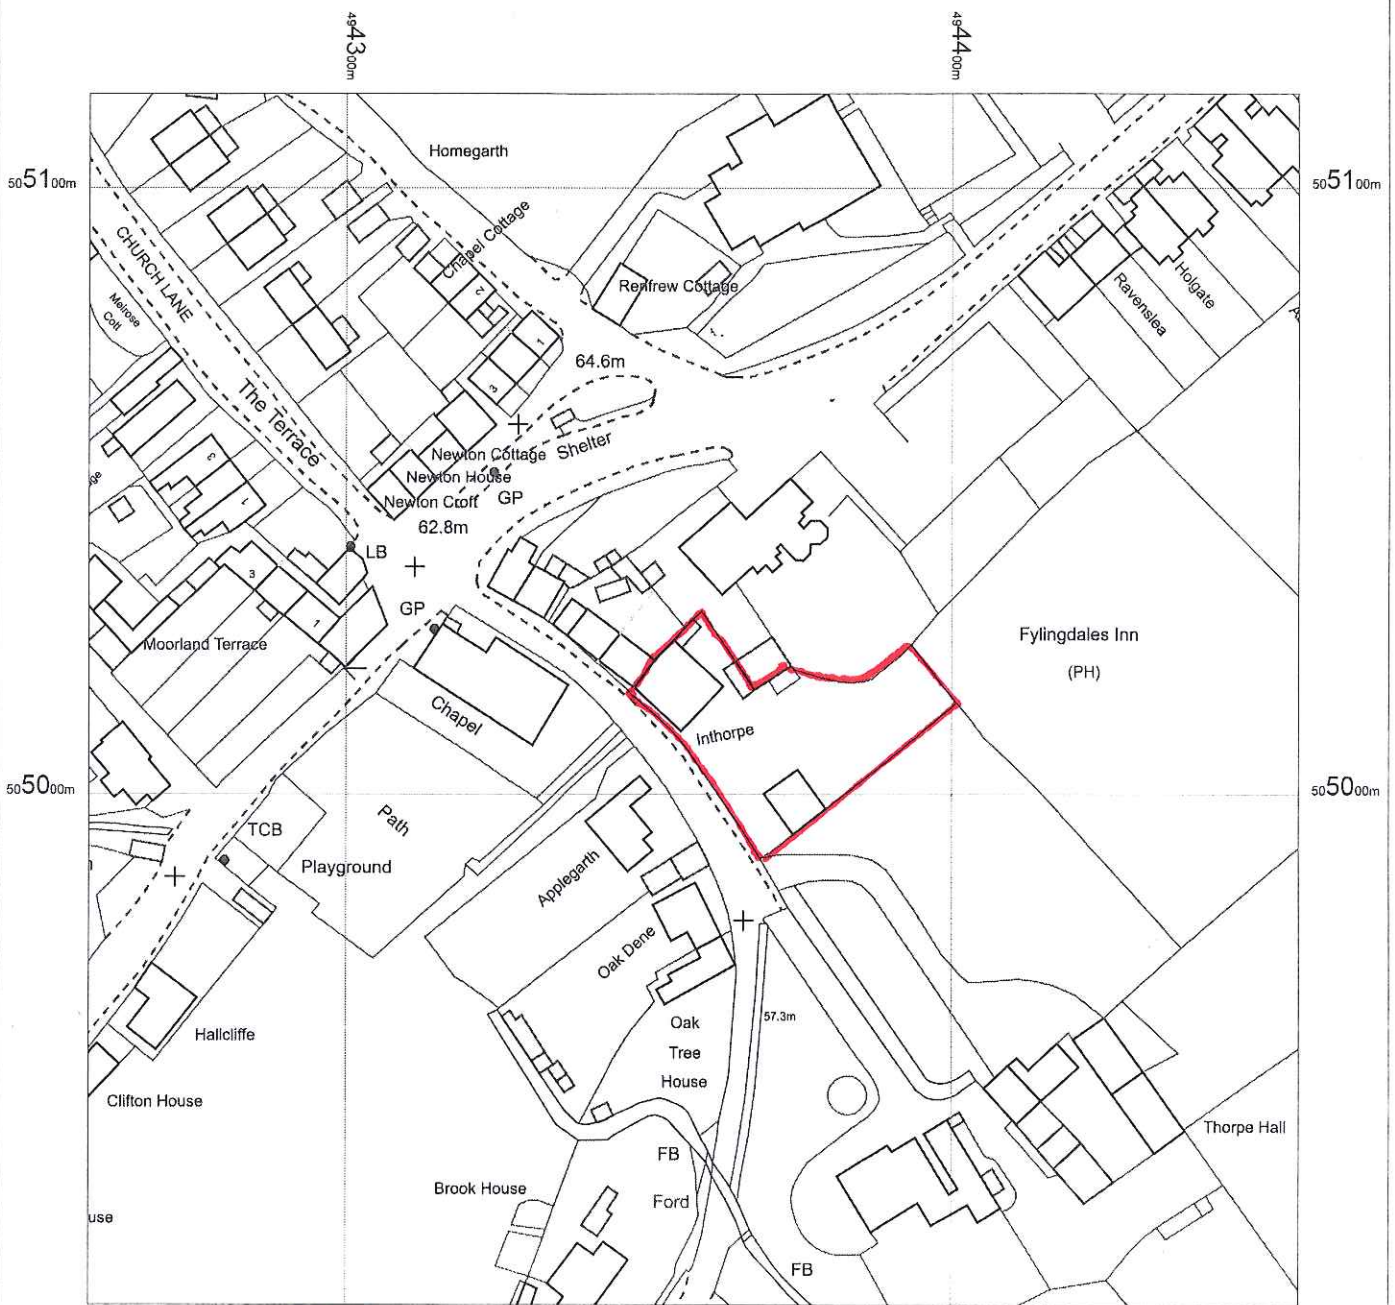

INTHORPE MIDDLEWOOD LANE WHITBY

NYM / 2014 / 0425 / LB

INTHORPE MIDDLEWOOD
LANE WHITBY YO22 4TT

OS MasterMap 1250/2500/10000 scale
08 July 2014, ID: CM-00341484
www.centremapslive.co.uk

1:1250 scale print at A4, Centre: 494358 E, 505016 N

©Crown Copyright Ordnance Survey. Licence no.
100019980

Mapping
sourced from

CENTREMAPSlive®
www.centremapslive.co.uk

2074 / 0425 / LB

INTHORPE

NYMIPA
25 JUN 2014

FYLING DALES

Whiby 8 Scarborough 13