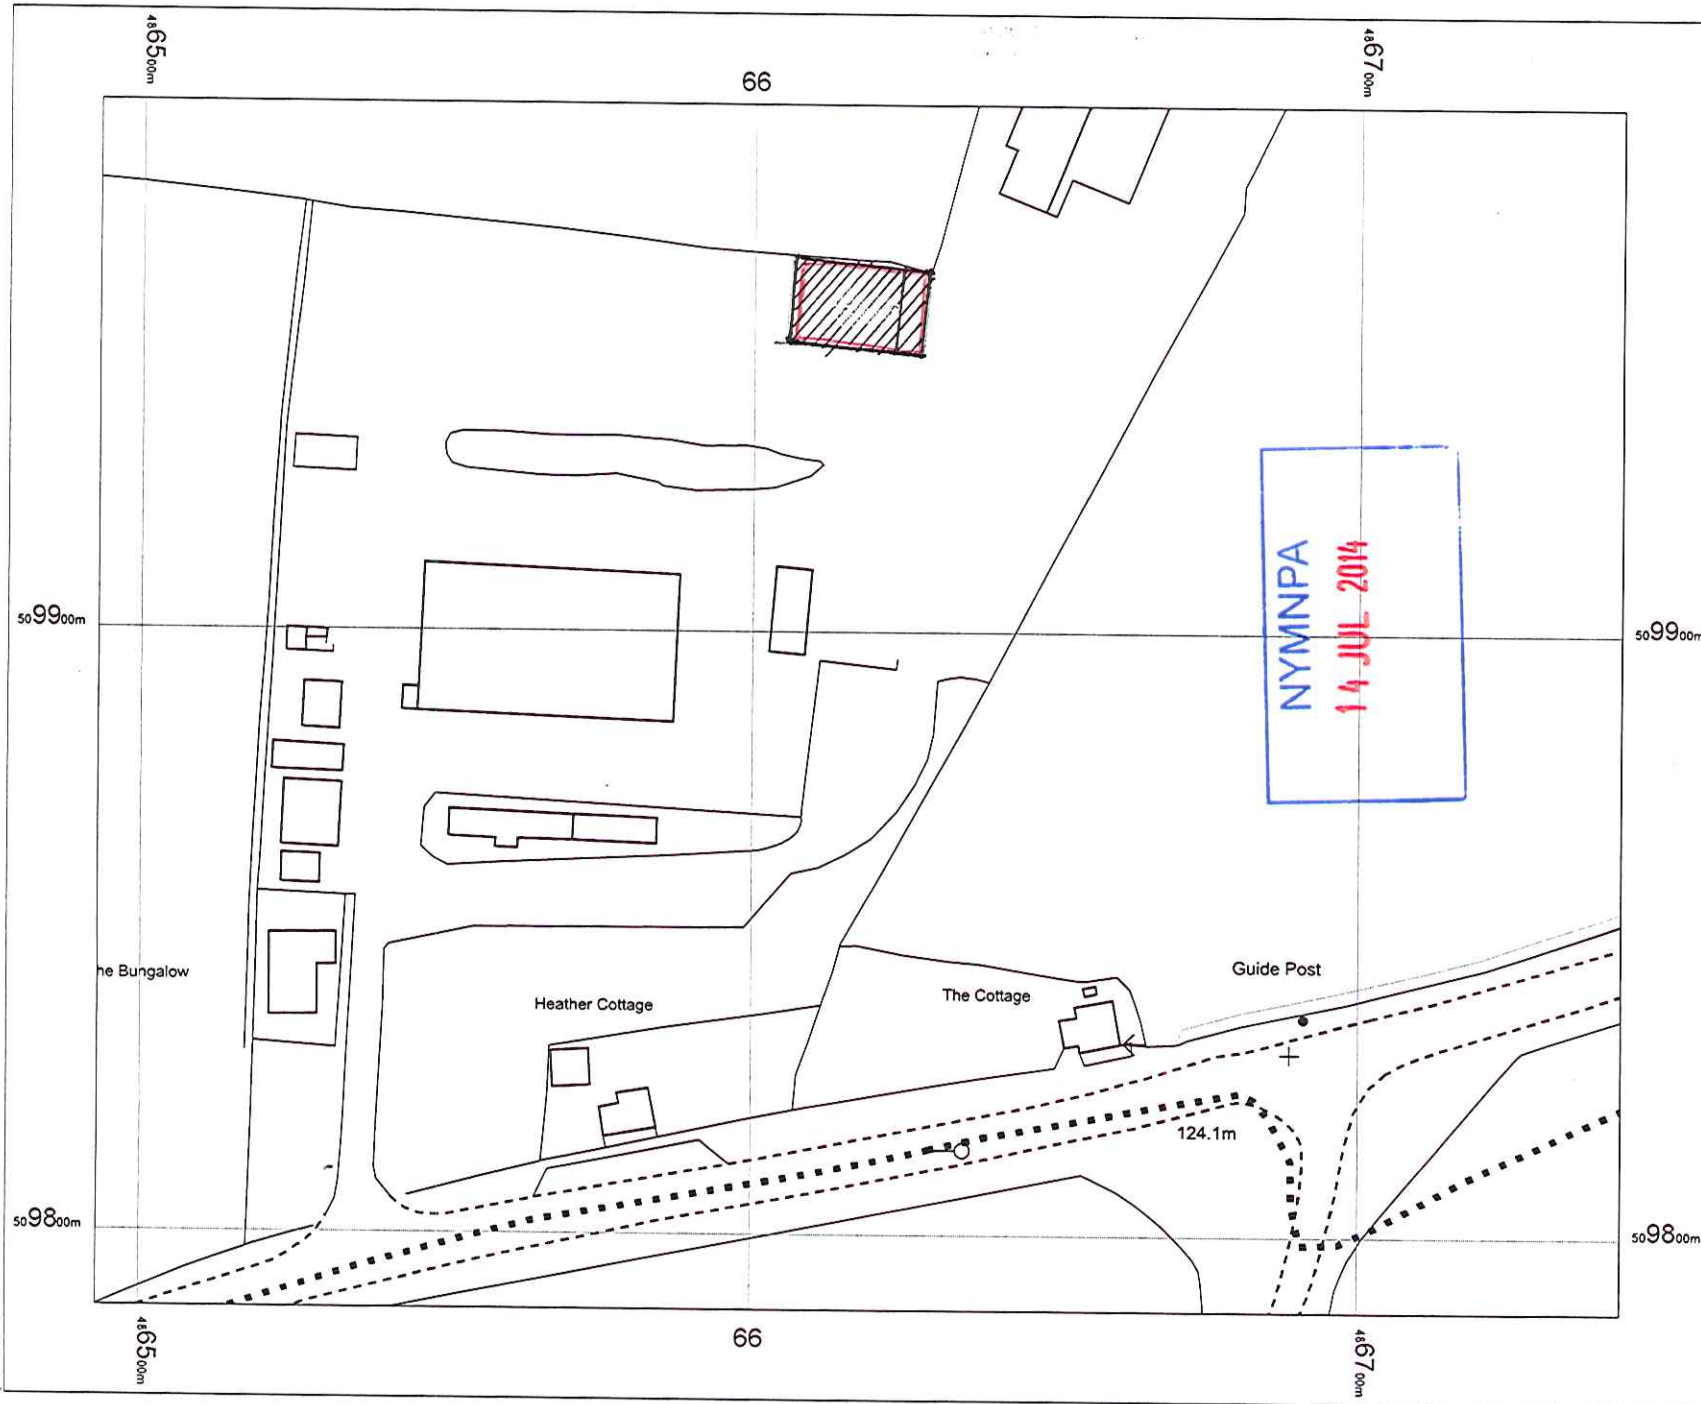

# YO21 1SG

NYM / 2014 / 0464 / CU - 1

Supplied by York Survey

LOCATION PLA  
Scale 1:1250

OS MasterMap 1250/2500/10000 scale  
22 April 2014, ID: M4P-00318072  
York Survey Supplies

1:1250 scale print at A4, Centre:  
486618 E, 509888 N

©Crown Copyright Ordnance Survey. Licence no. 100025026