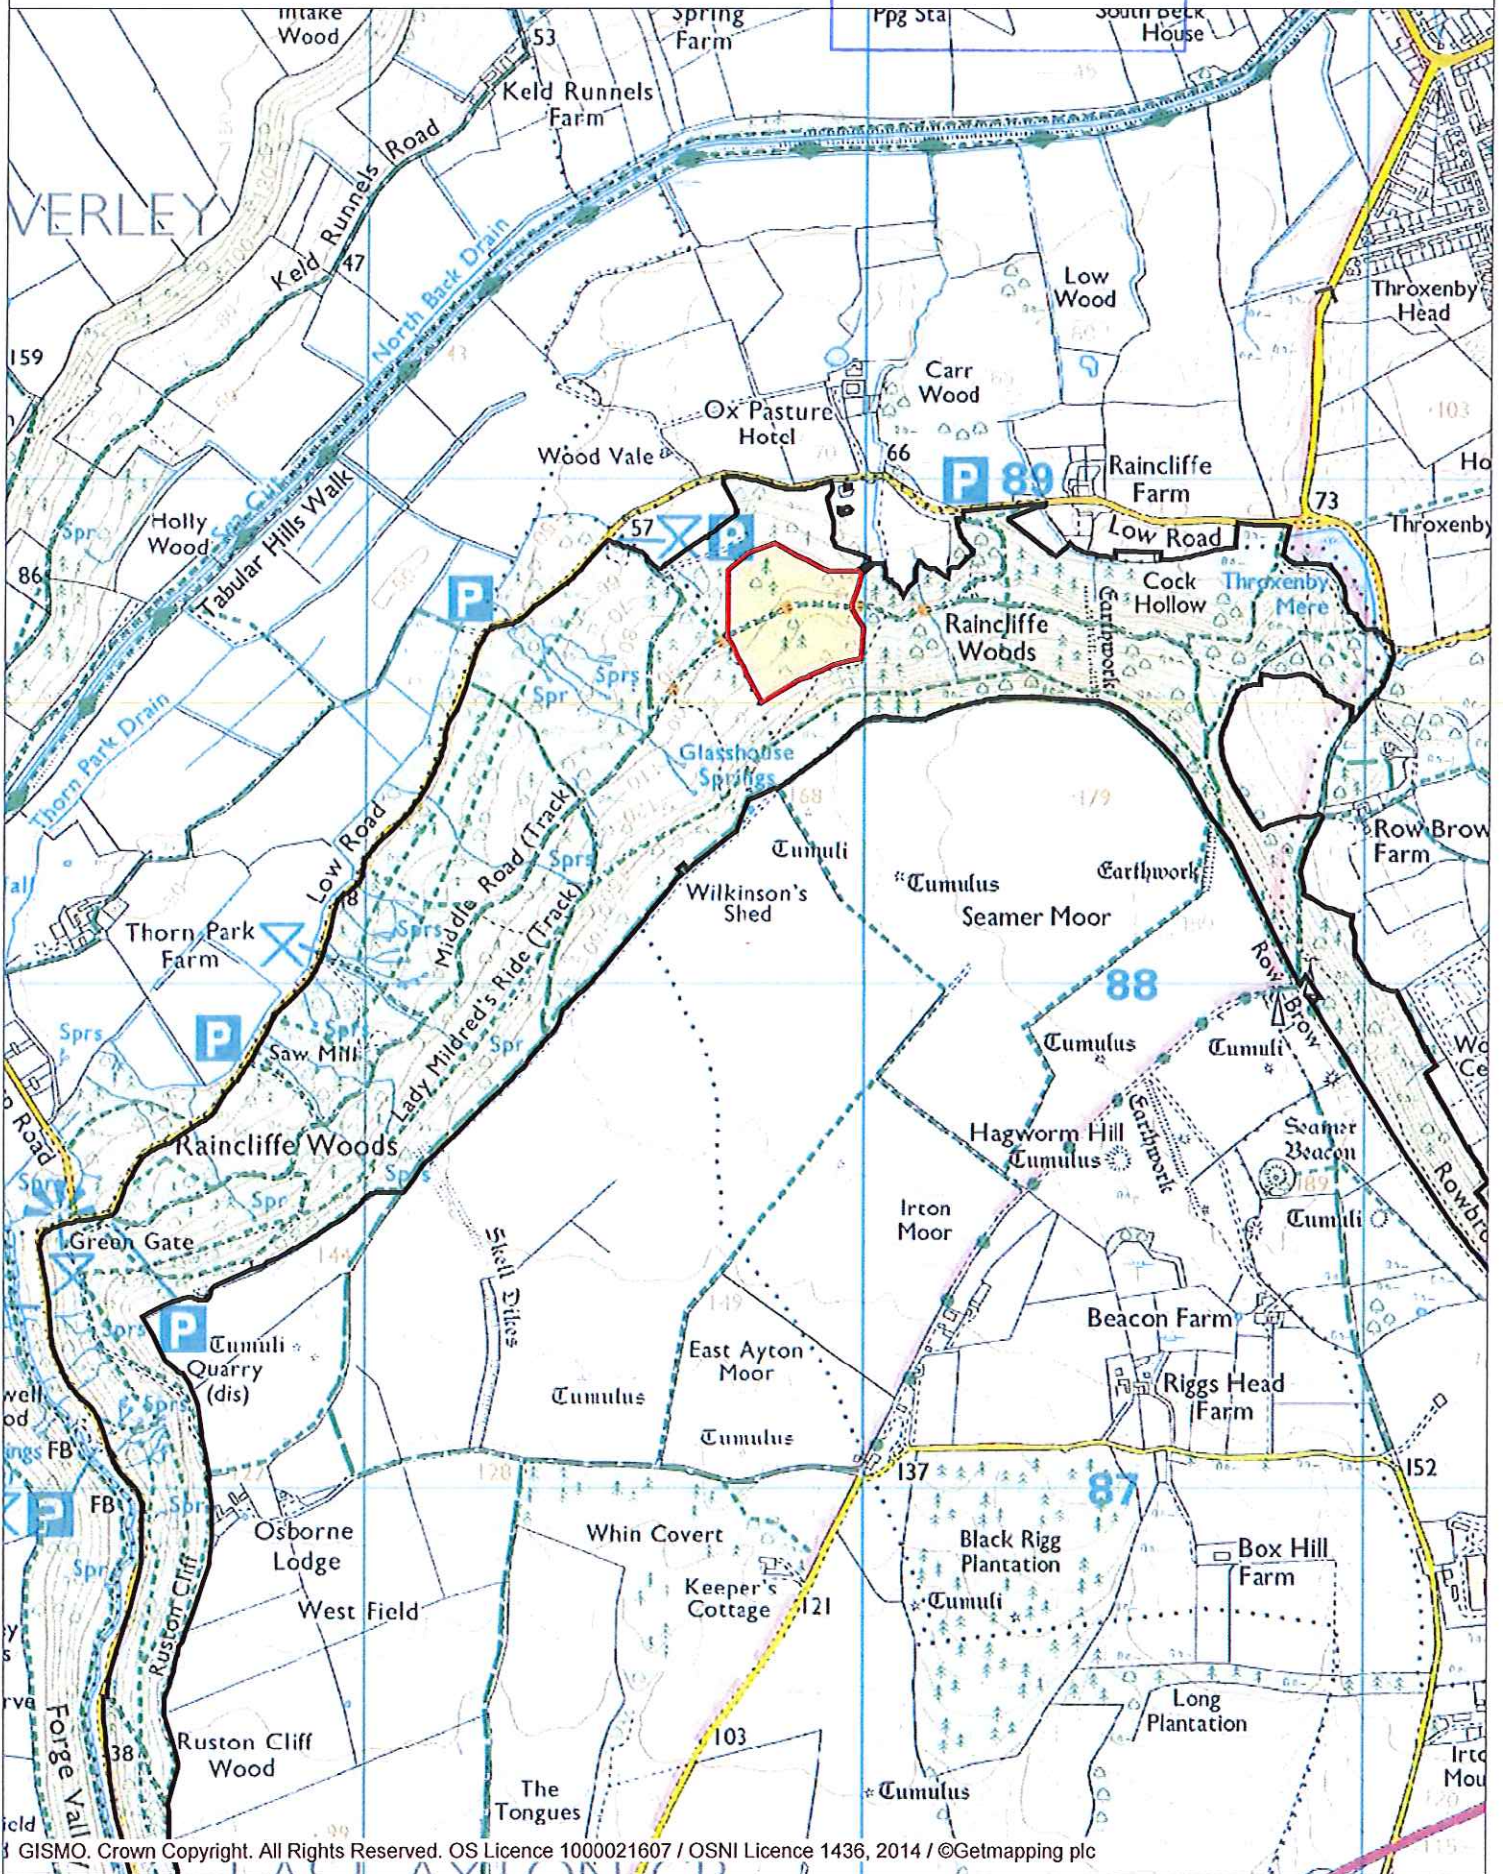

This product includes mapping data licensed from the Ordnance Survey
with the permission of the Controller of Her Majesty's Stationery Office.
©Crown copyright and/or database right 2013.
All rights reserved. Licence 100021607.

Date: 25.07.14
Scale: 1:50000
nks

01 AUG 2014

Raincliffe Woods

01 AUG 2014

WOODLAND TRUST

© OS, Crown Copyright. All Rights Reserved. OS Licence 1000021607 / OSNI Licence 1436, 2014 / ©Getmapping plc

The Woodland Trust is a registered charity in England and Wales no. 294344 and in Scotland no. SC038885.

Date: 25.07.14
Scale: 1:15000
nks