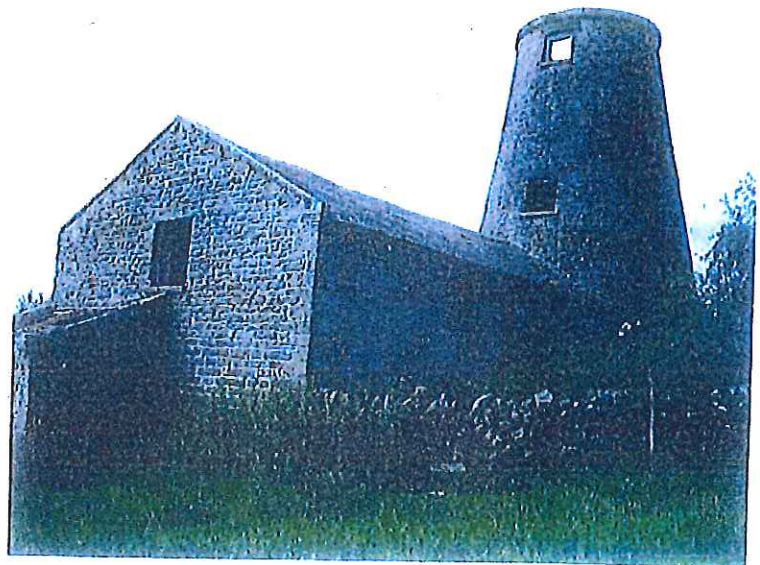

NYM / 2014 / 0568 / MN

NYM / 2014 / 0568 / MN

PRIVATE ACCESS ROAD FROM MAIN ROAD / WEST VIEW

BEACON WINDMILL & BARN / VIEW FROM SOUTH EAST

VIEW FROM NORTH EAST

EXISTING
BEACON WINDMILL & BARN

EXISTING WINDOW NYM / 2014 / 05687M.NE 17