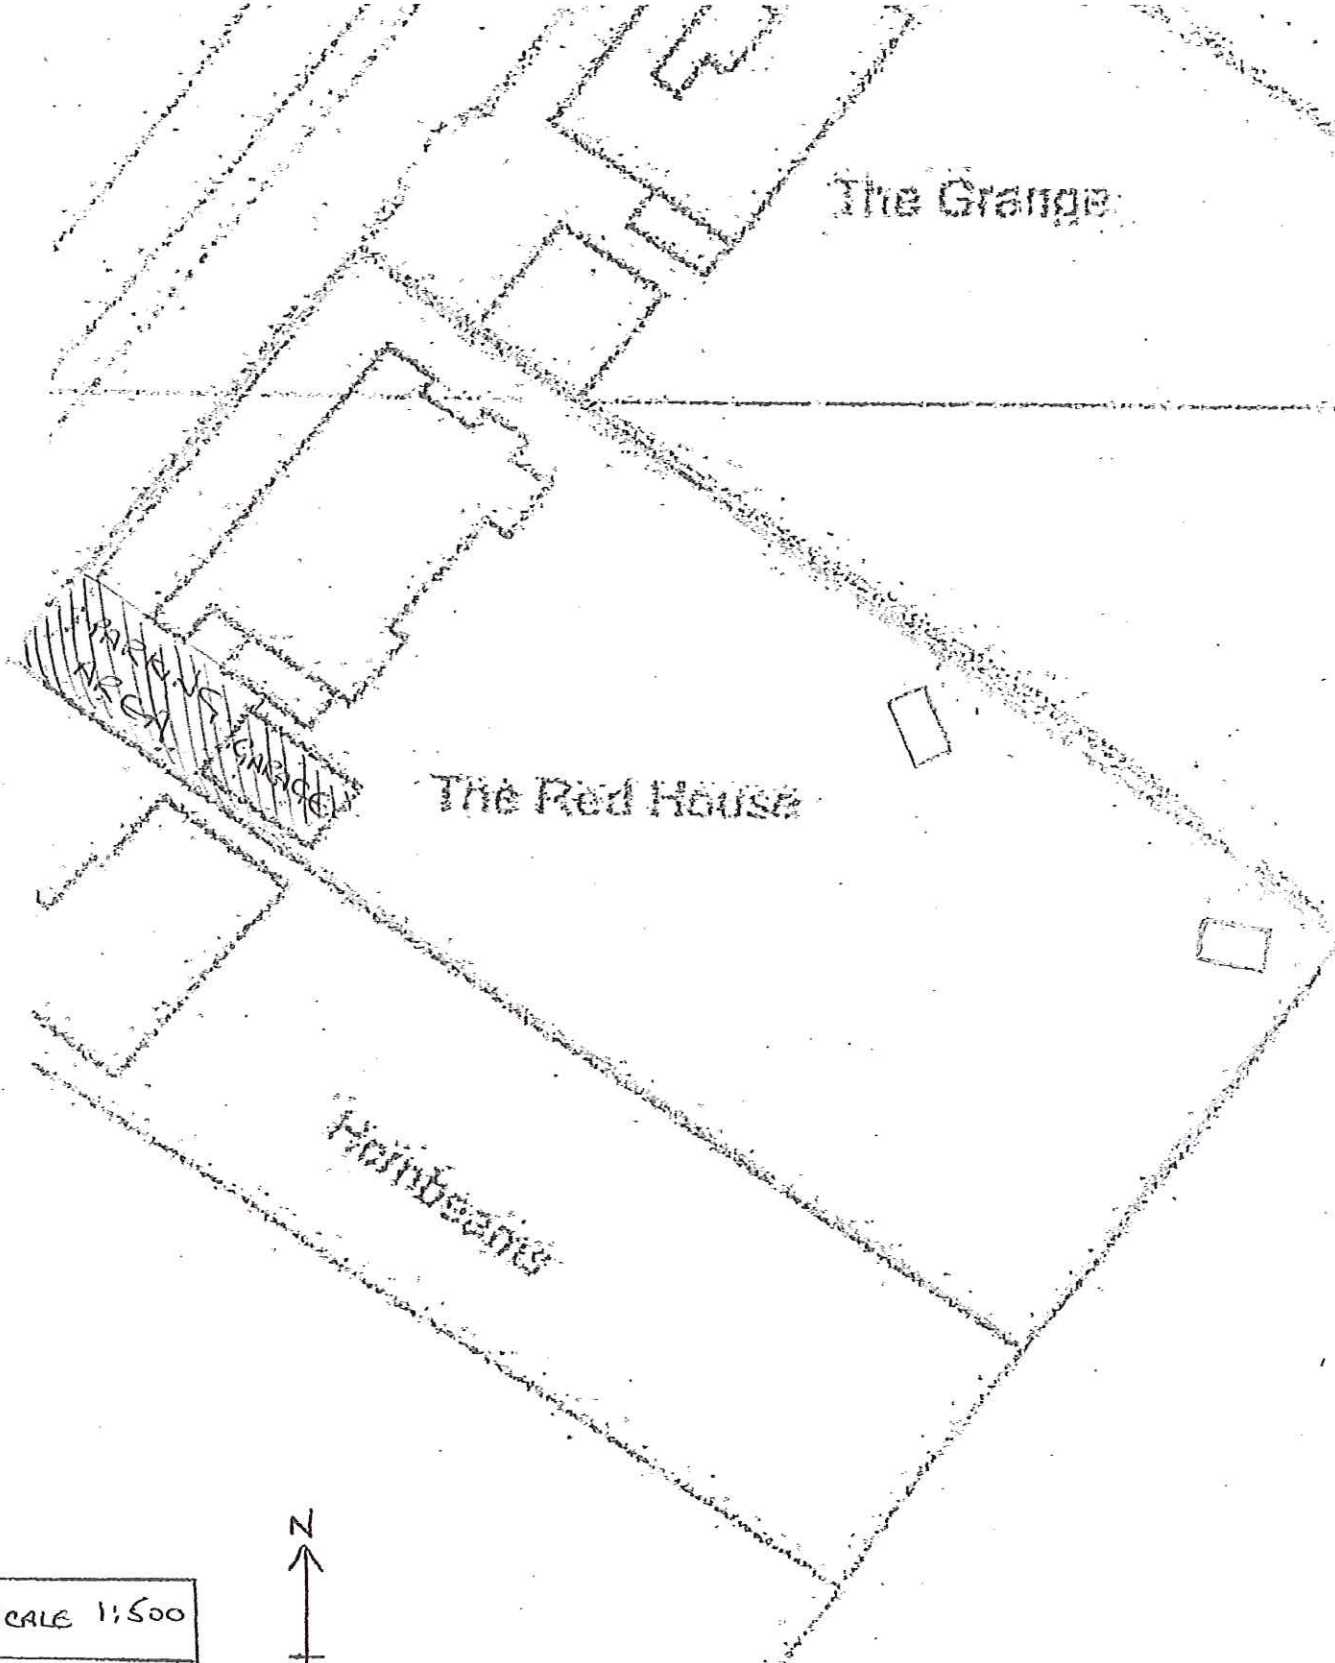

NYMNP
26 AUG 2014

LOCATION PLAN

The Grange

The Red House

Hambroes

REAR GARDEN

SCALE 1:500

NYMNP
26 AUG 2014

SCALED BLOCK PLAN (PARKING)