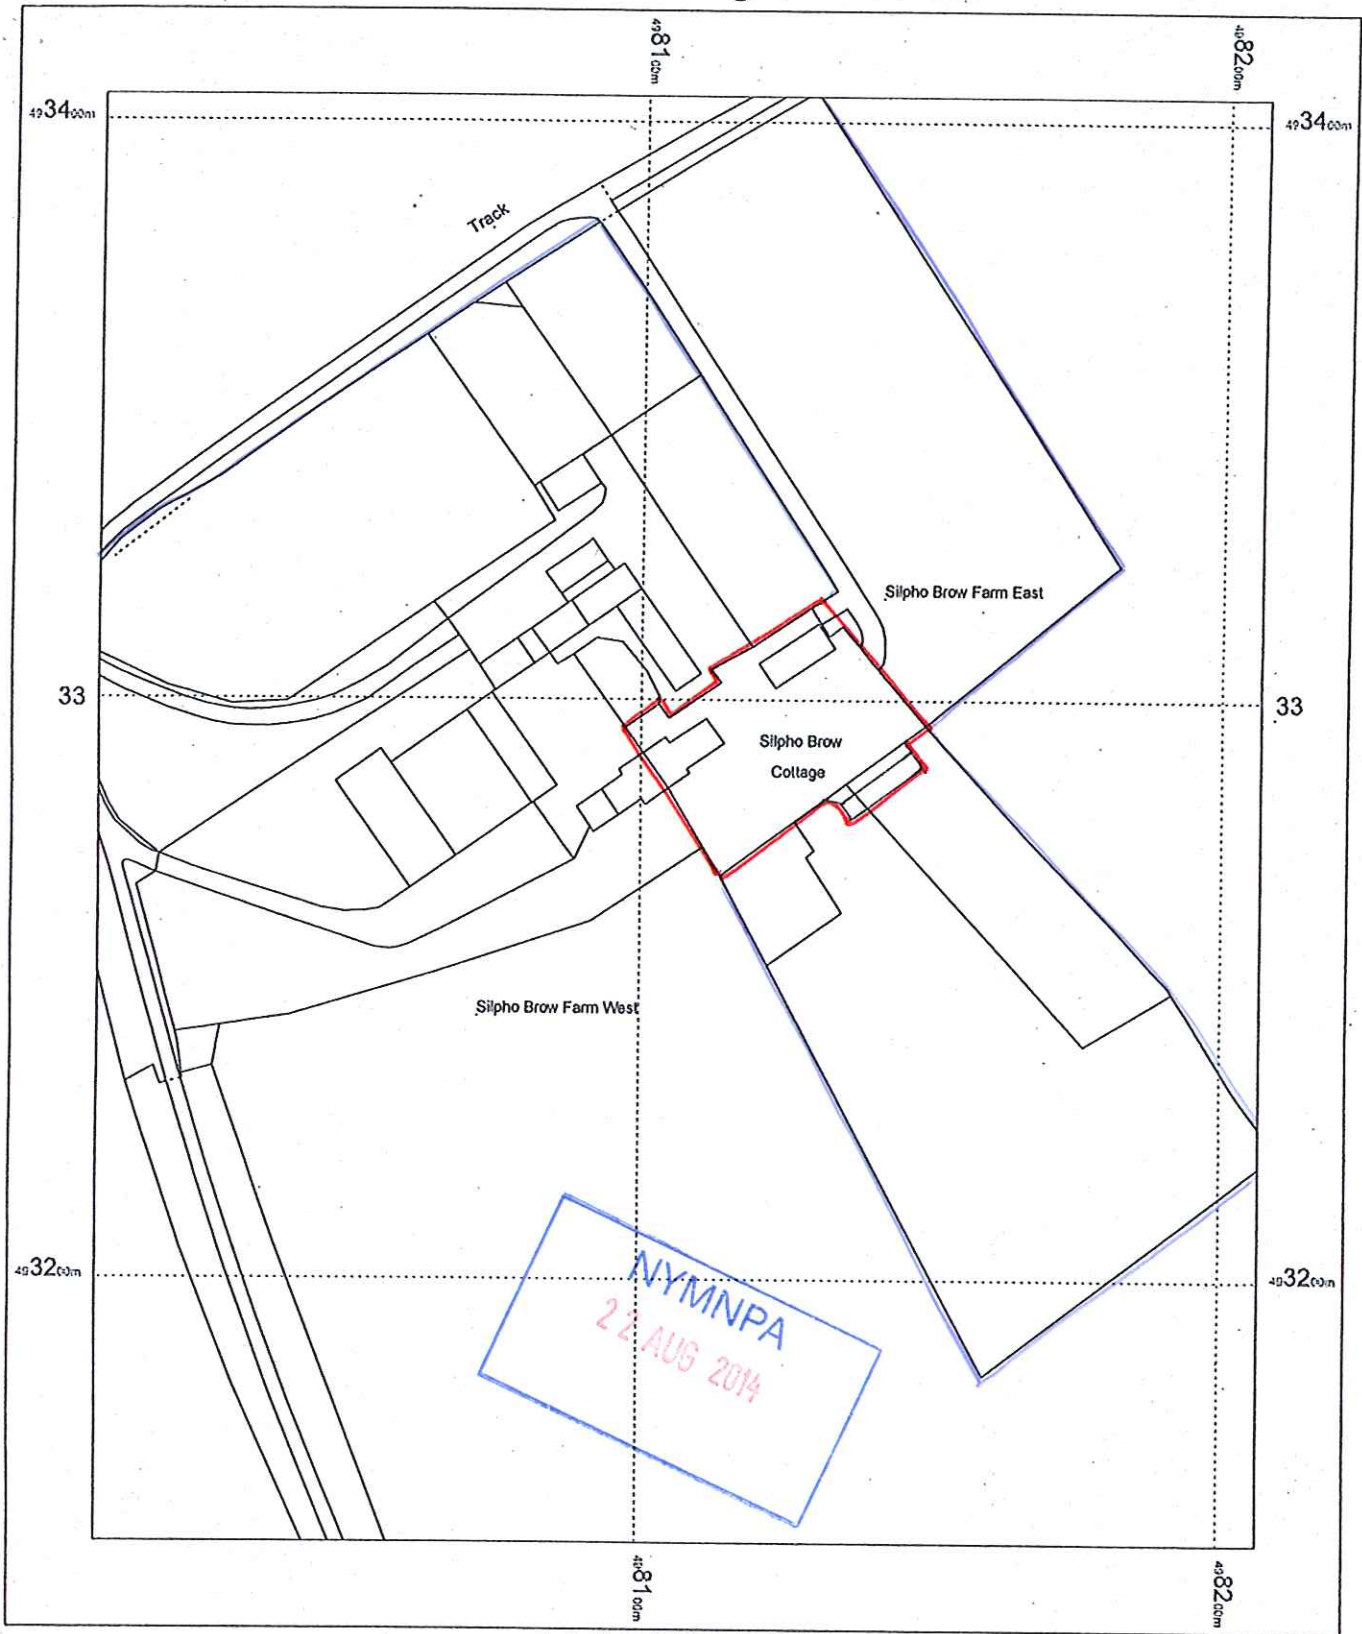

Silpho Brow Cottage, YO13 0JP / 0599 / FL

Silpho Brow Cottage
Silpho Brow
Scarborough
YO13 0JP

OS Mastermap
01 July 2009
www.centremapslive.com

1:1250 scale print at A4

©Crown Copyright. All rights reserved. Licence no. 10001998

NYM / 2014 / 0599 / PL

Silpho Brow Farm East

Silpho Brow
Cottage

row Farm West

NYMNPA
22 AUG 2014

SITE PLAN

SCALE 1:500