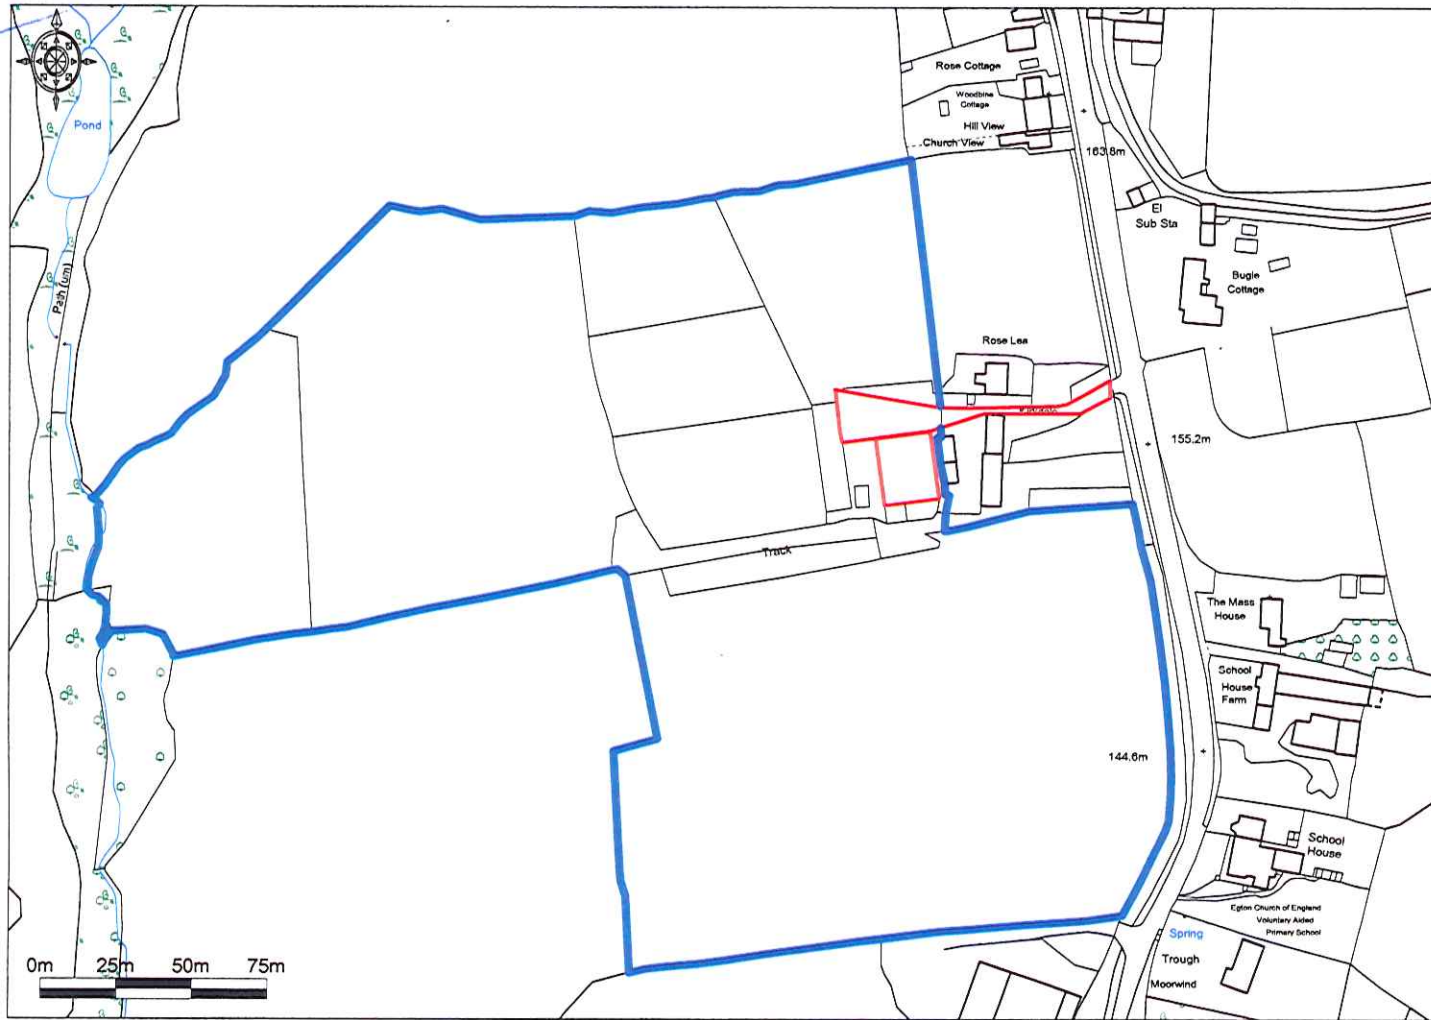

NYM/NPA
16 SEP 2014

J Hallam Joinery
Grange Head Farm, Egton Bridge, Whitby, North Yorkshire, YO22 5AZ

North York Moors National Park Ref: NYM/2014/0612/INVALI