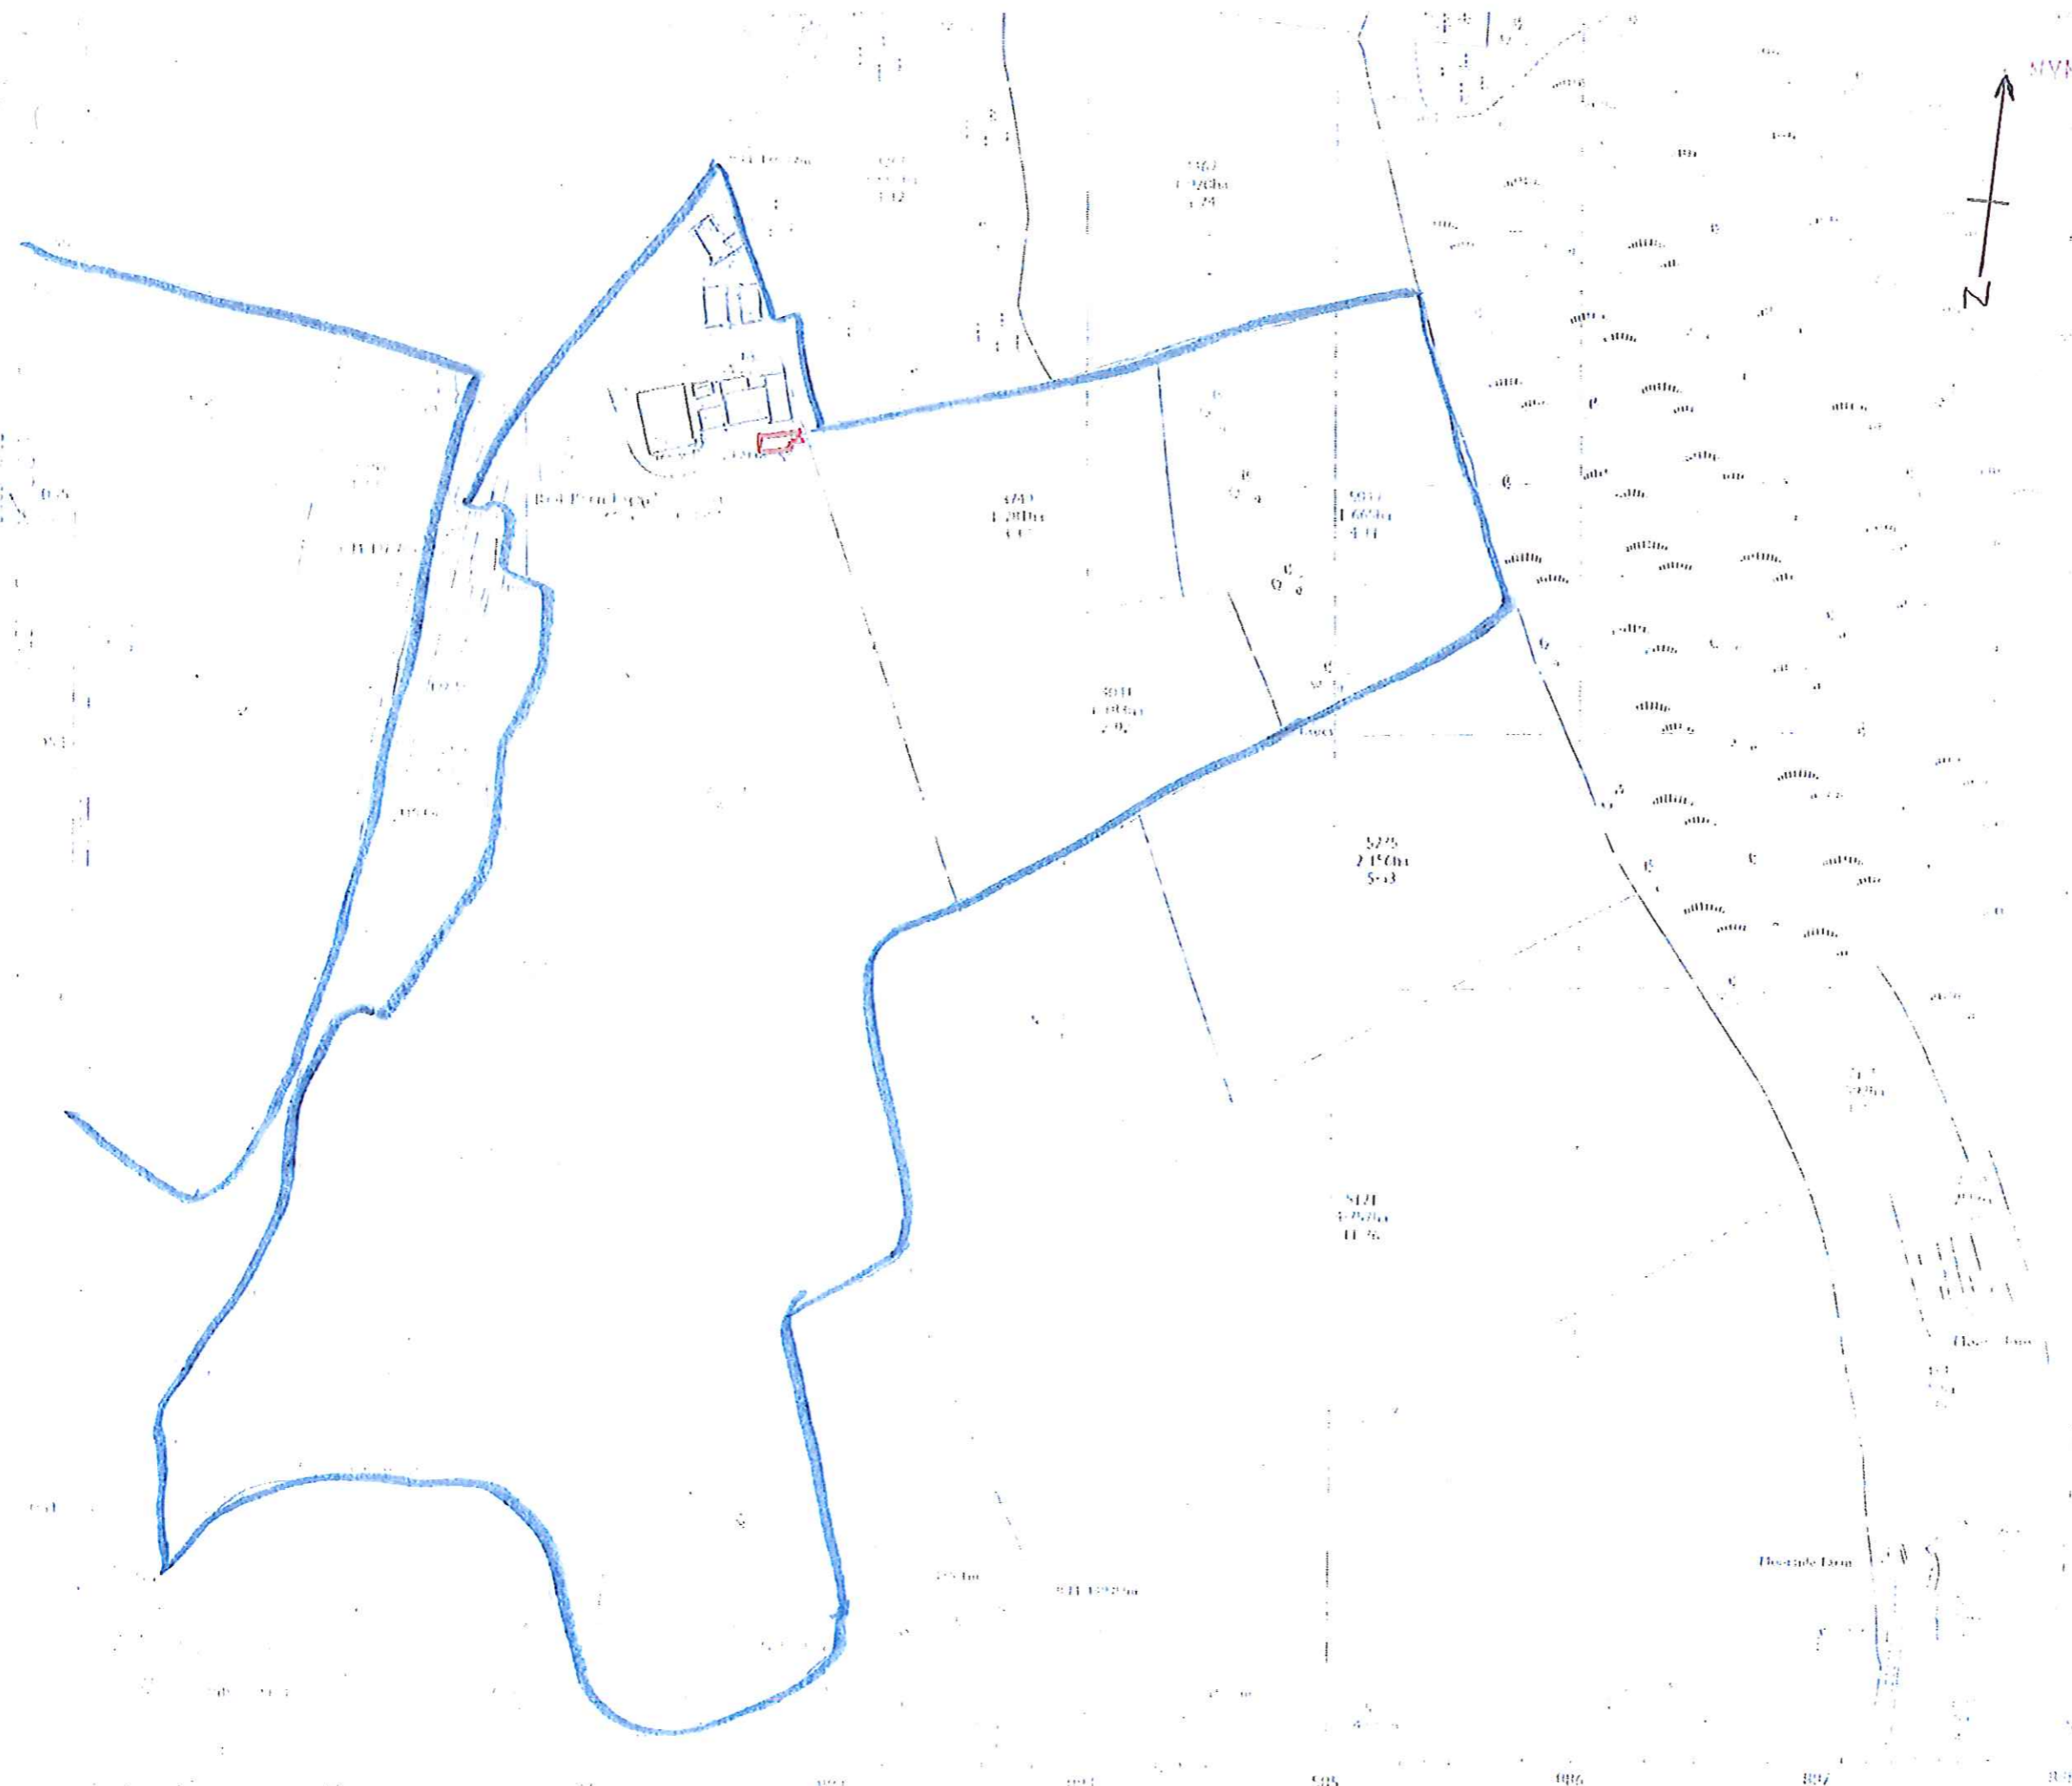

MYM / 2012 / 0 6 2 1 7

T. R. KAWN.
HOLLYBUSH FARM.
WITTEBIECK
WHITBY
YO22 5HY.

SCALE 1:2500
Geographical Floor

MYMNPA
31 AUG 2012