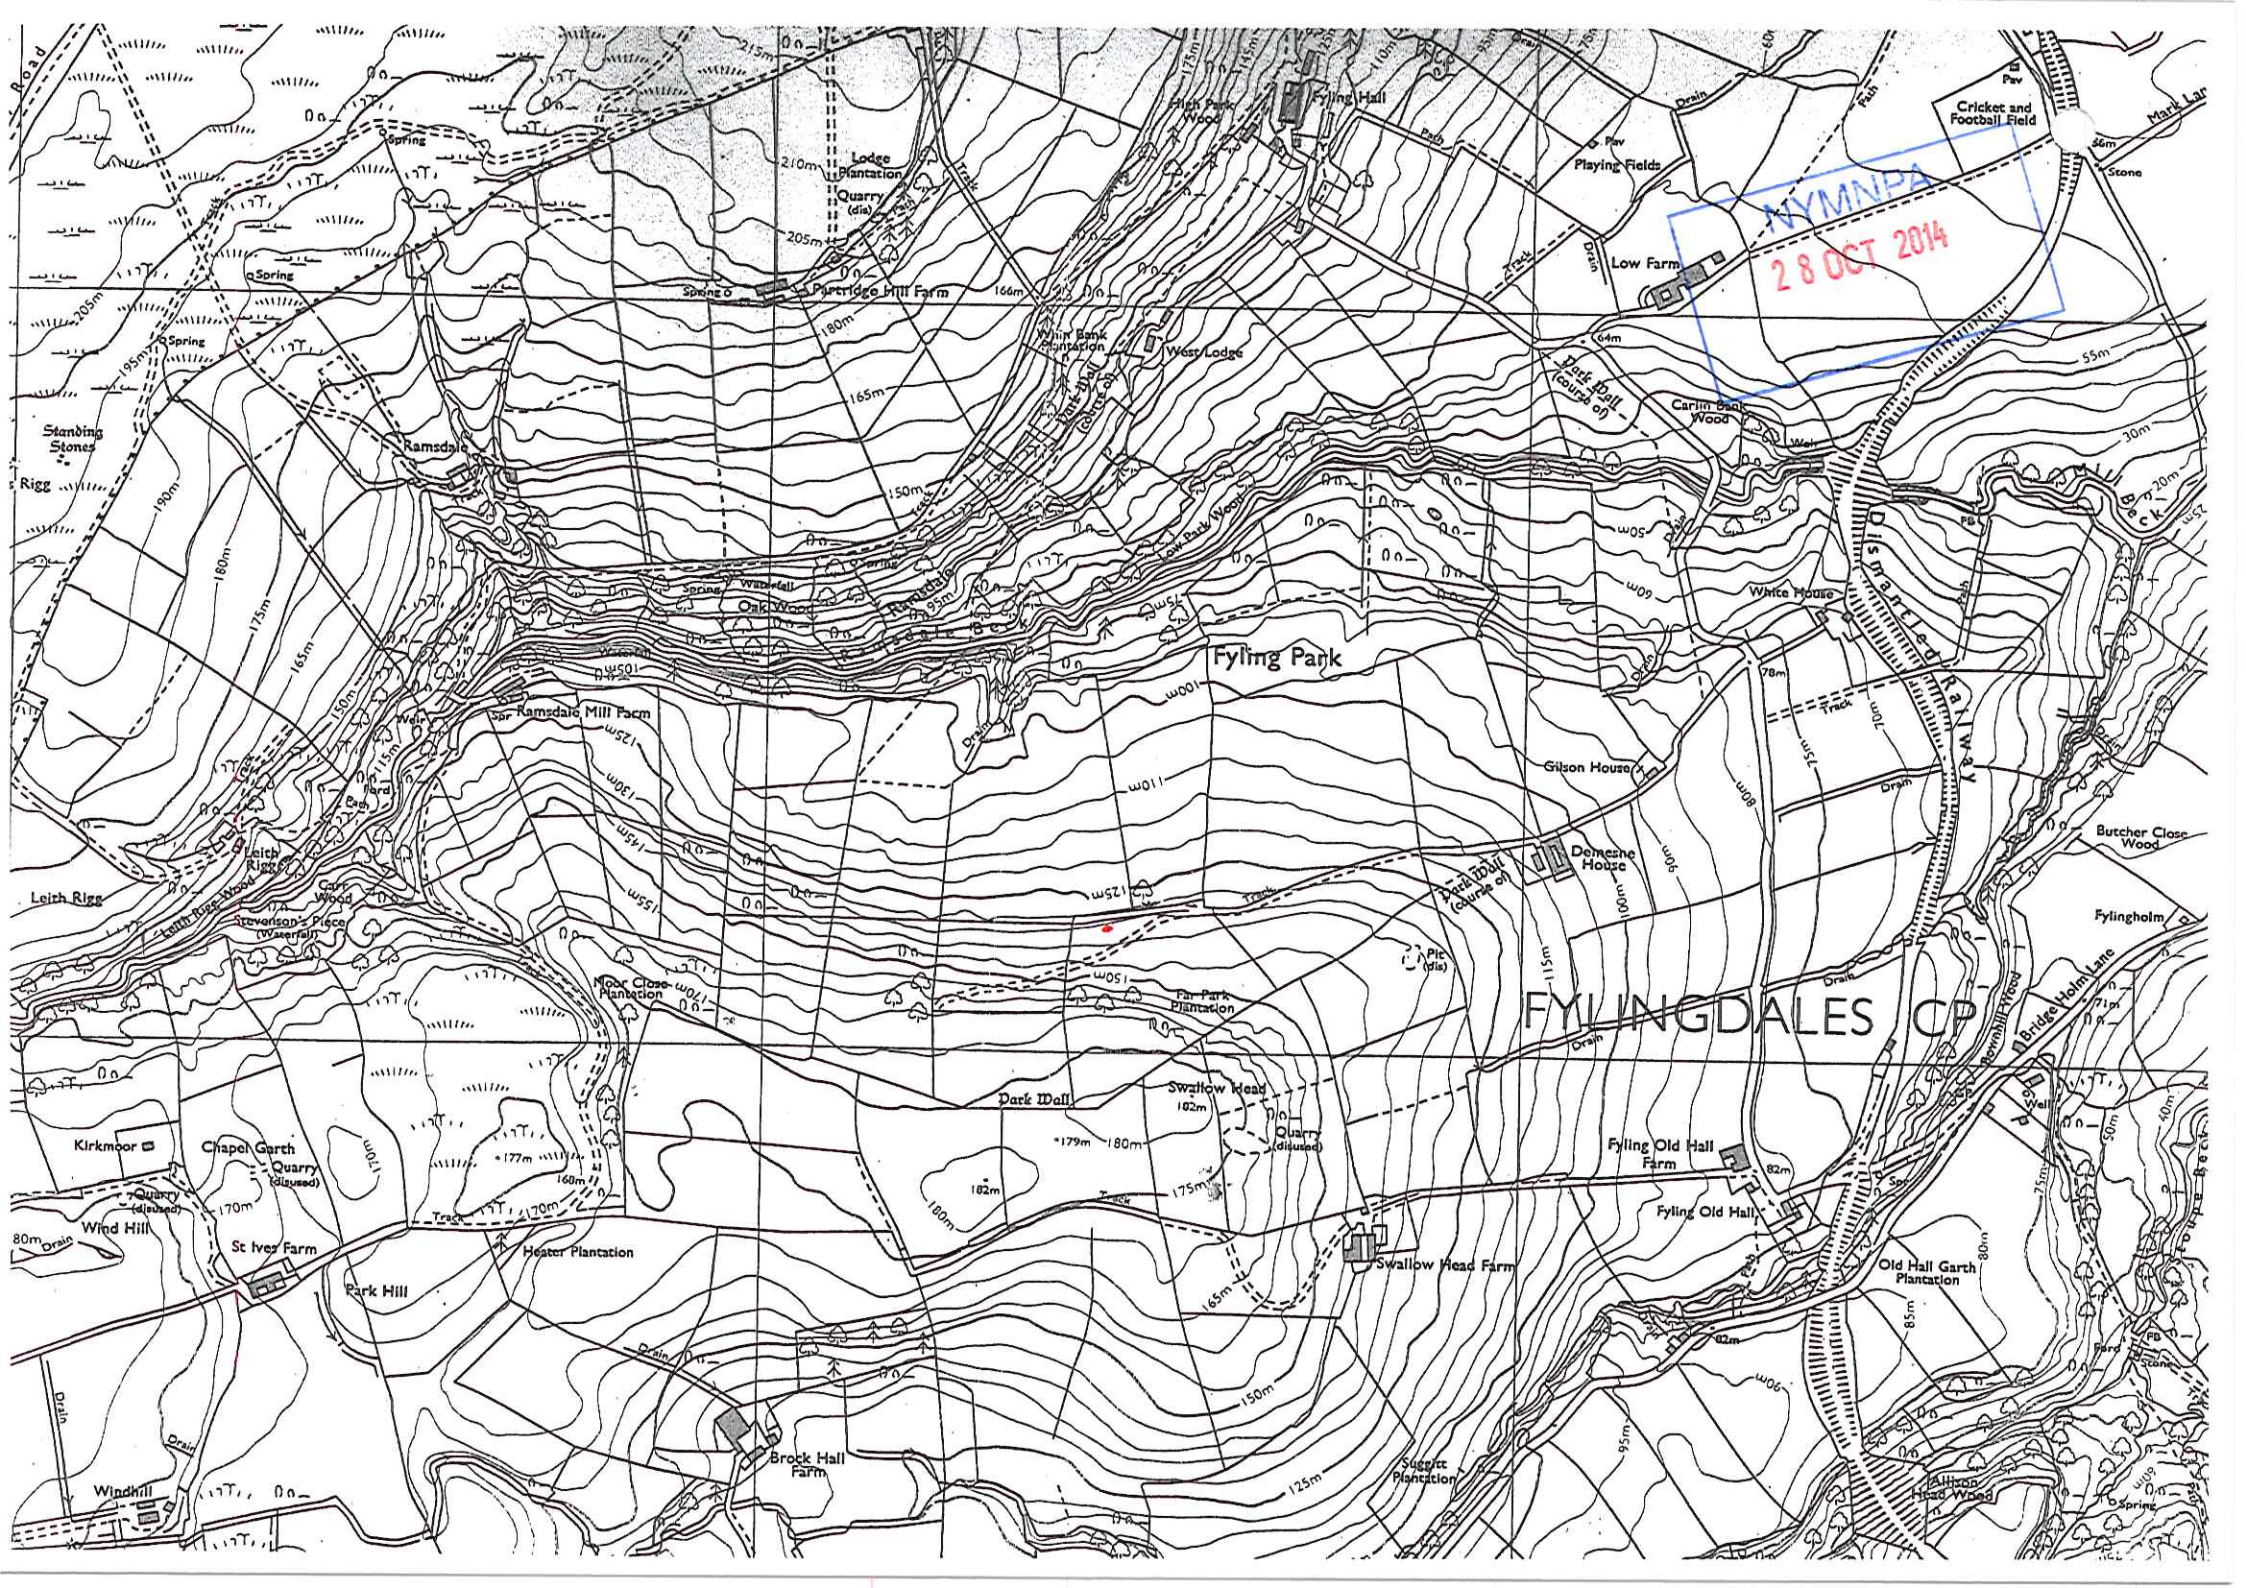

Please return this sheet to us if you want to make any changes to the parcels shown on it.

04

LAT 54° 25'

03

(a) Lands common to the Parishes of Fylingdales and Haxby-cum-Stans (Fylingdales Moor)