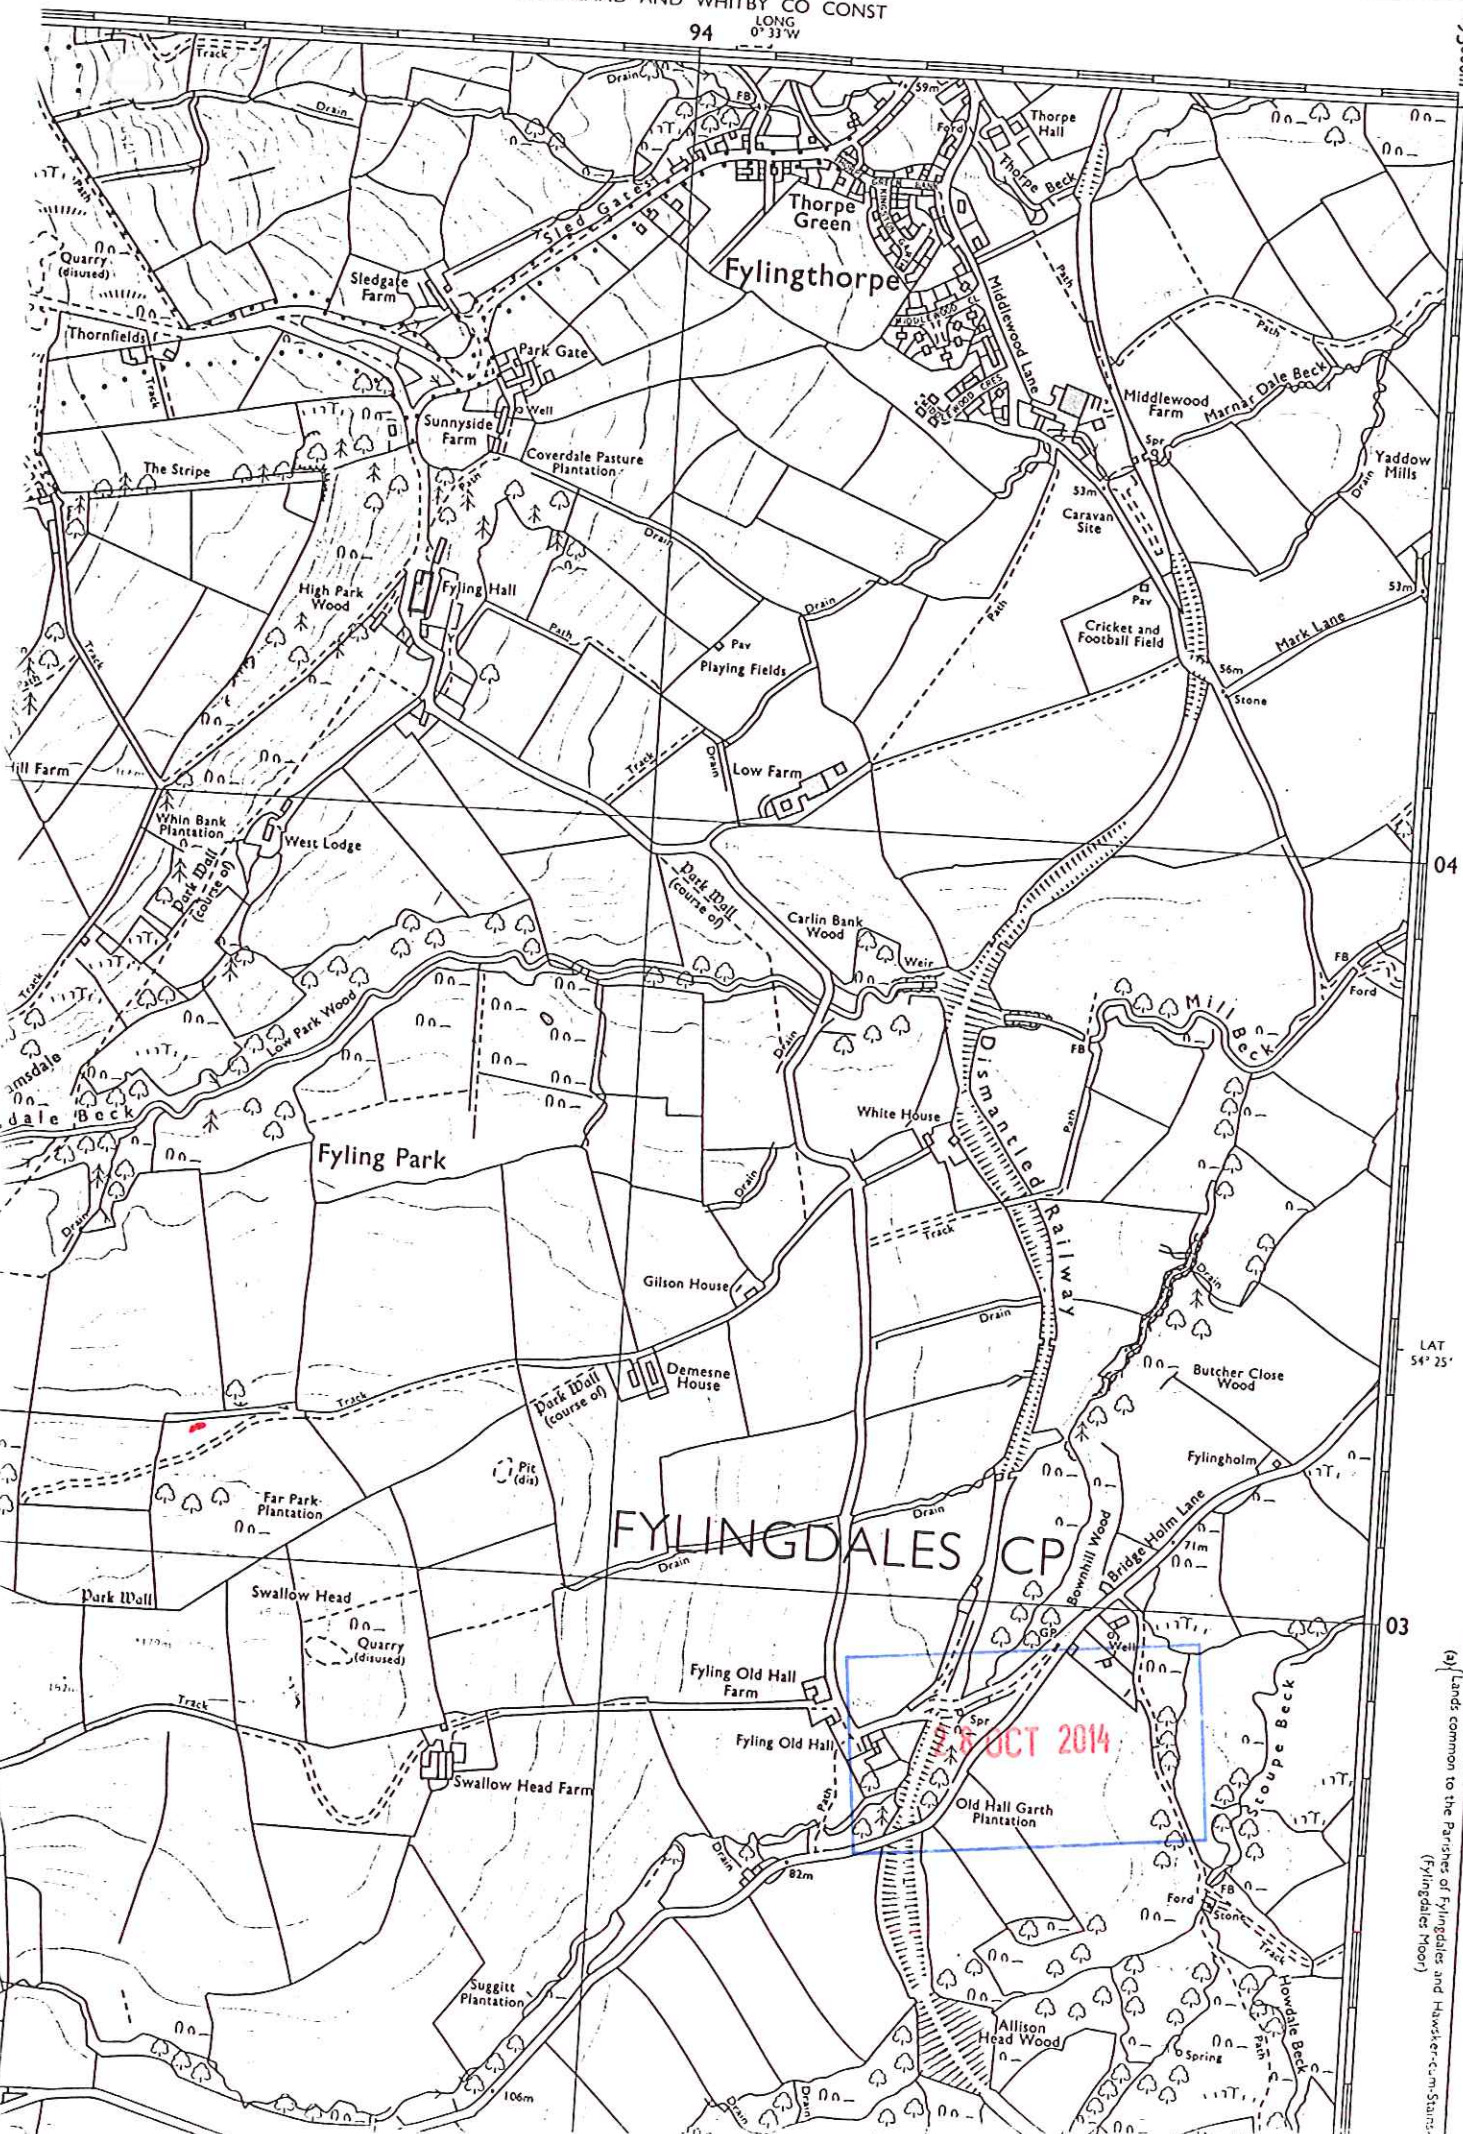

Please return this sheet to us if you want to make any changes to the parcels shown on it.

04

LAT 54° 25'

03

(a) Lands common to the Parishes of Fylingdales and Haxby-cum-Stans (Fylingdales Moor)