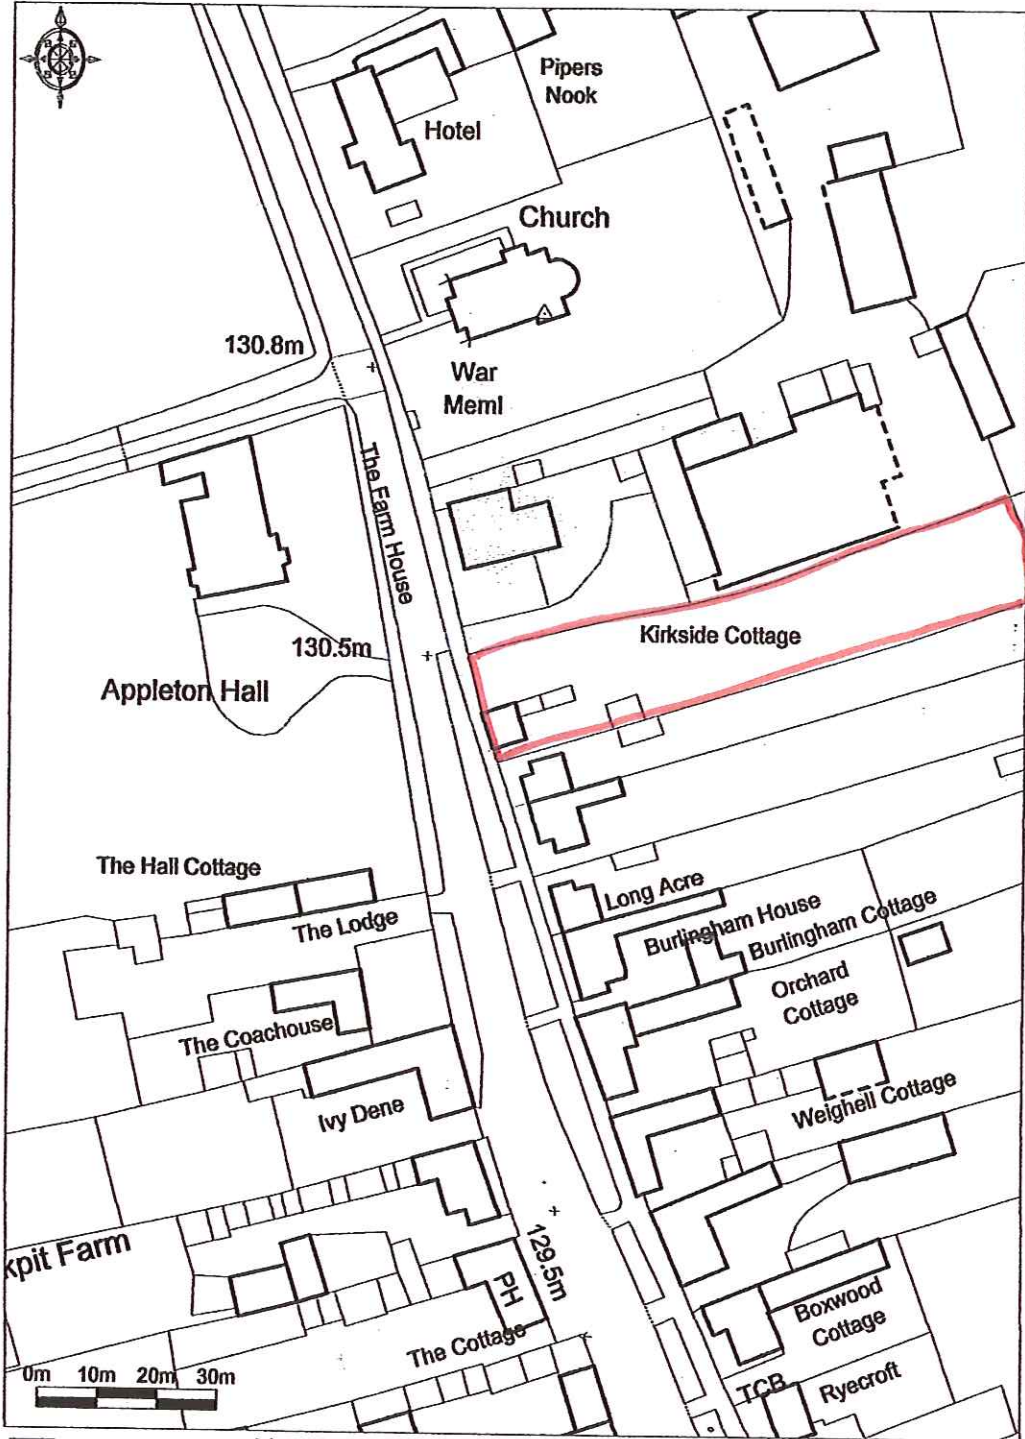

NYM / 2014 / 0801 / FL - 1

Kirkside Cottage
Appleton le Moors
YO62 6TE
1:1250 Location Plan

Promap

DESIGN 4 architecture

NYM/DA
27 NOV 2014