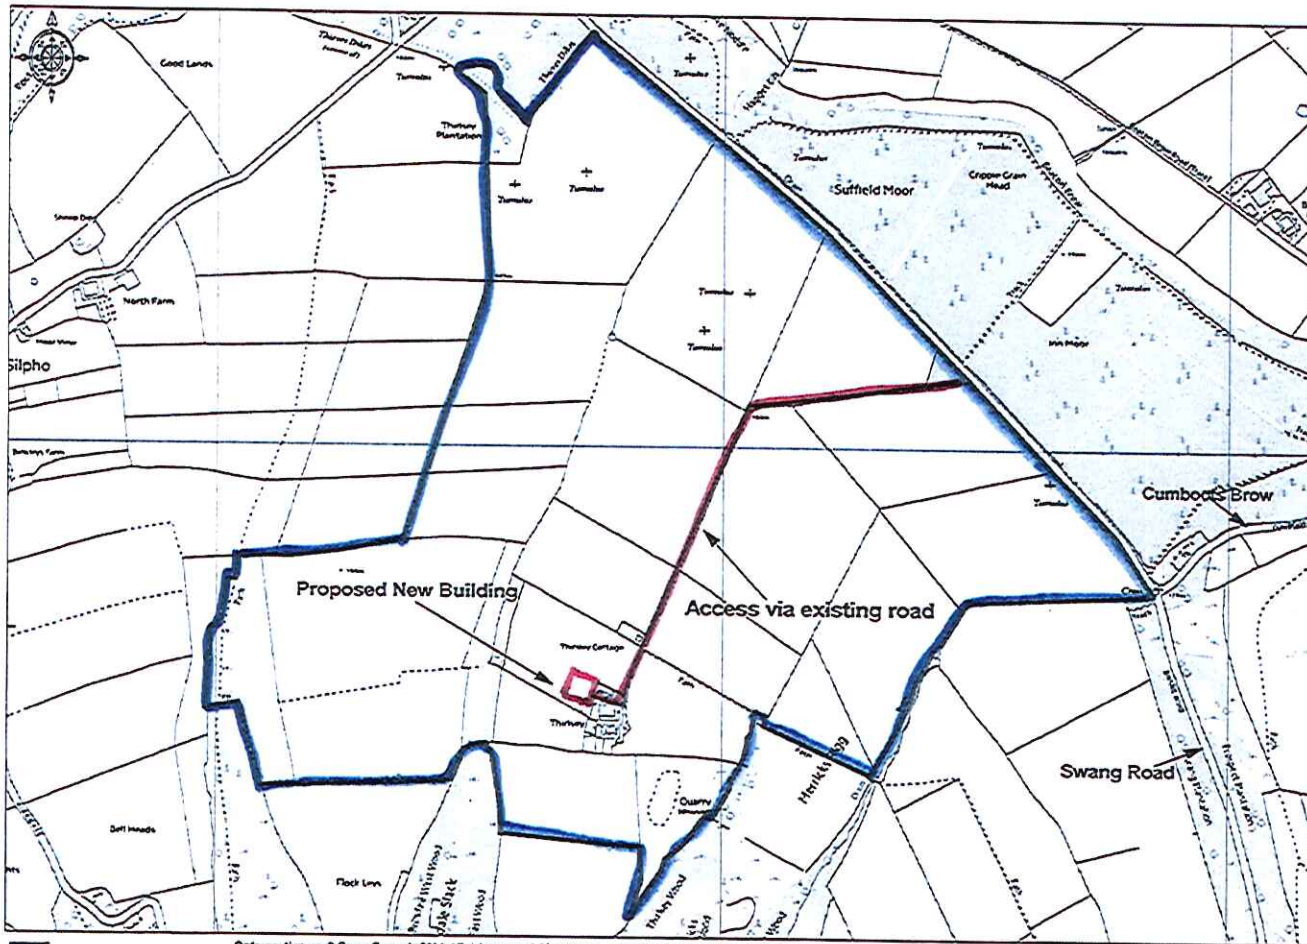

Thirsley farm, proposed agricultural building  
Site Location plan.

Promap

Ordnance Survey © Crown Copyright 2014. All rights reserved. Licence number 100022432. Printed Scale - 1:13718

11 DEC 2014

NYM / 2014 / 0806 / EIA

NYMNDPA  
28 NOV 2014

Promap

NYM / 2014 / 0806 / EIA

SCARBOROUGH

map