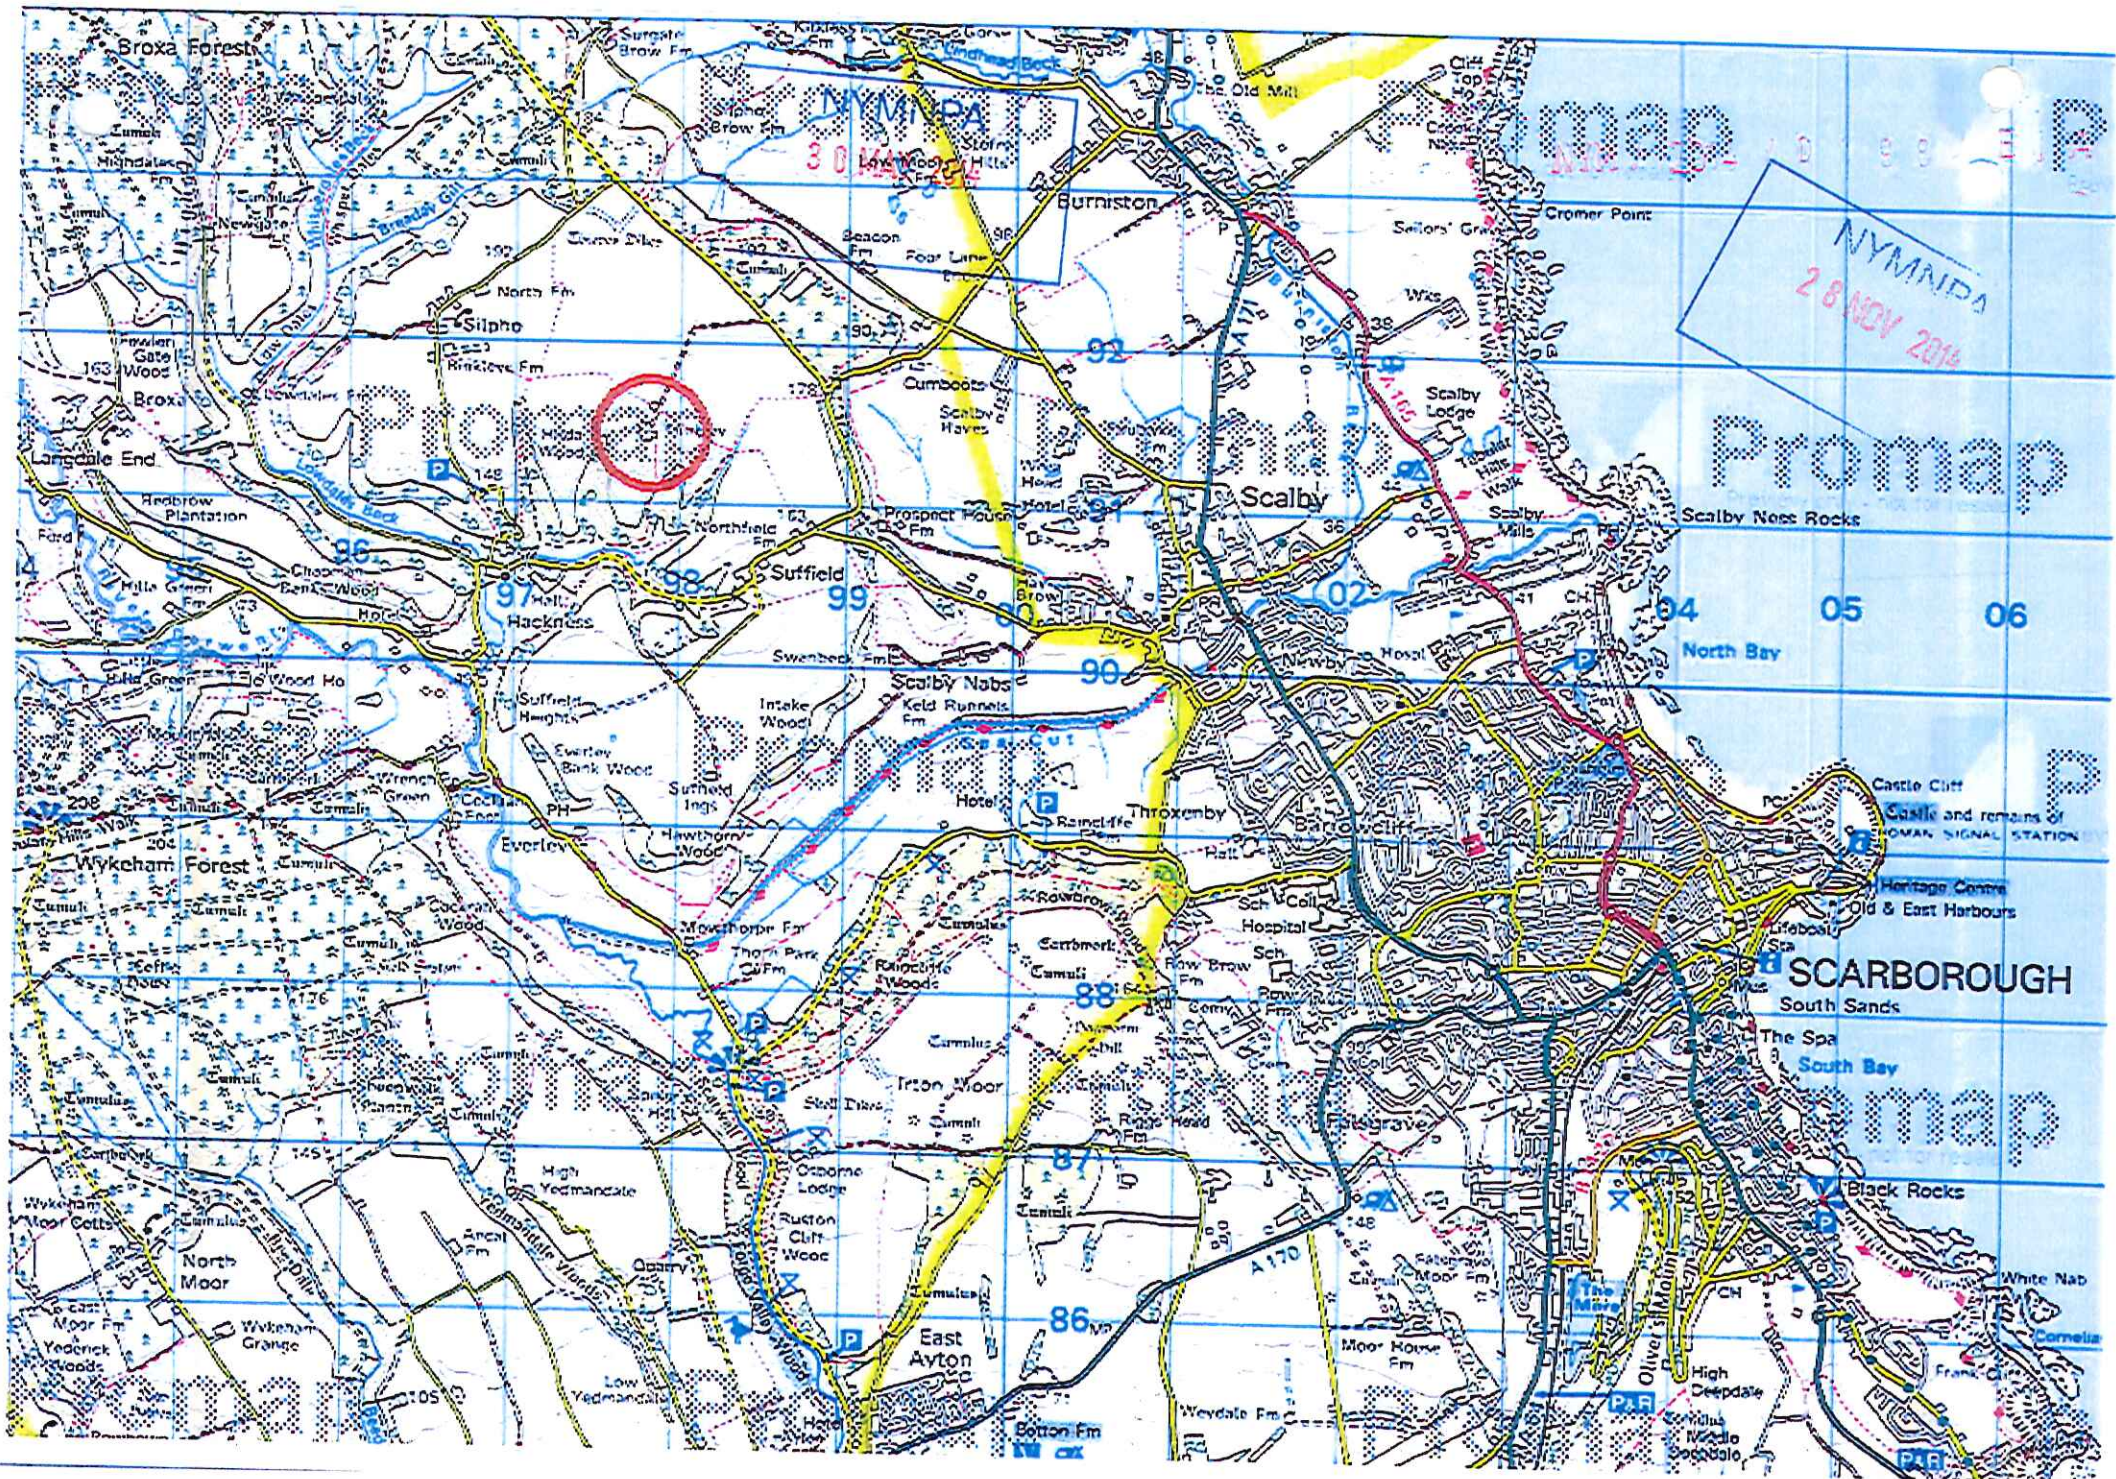

Thirsley farm, proposed agricultural building  
Site Location plan.

Promap

Ordnance Survey © Crown Copyright 2014. All rights reserved. Licence number 100022432. Printed Scale - 1:13718

11 DEC 2014

NYM / 2014 / 0806 / EIA

NYMNDPA  
28 NOV 2014

Promap

NYM / 2014 / 0806 / EIA

SCARBOROUGH

map