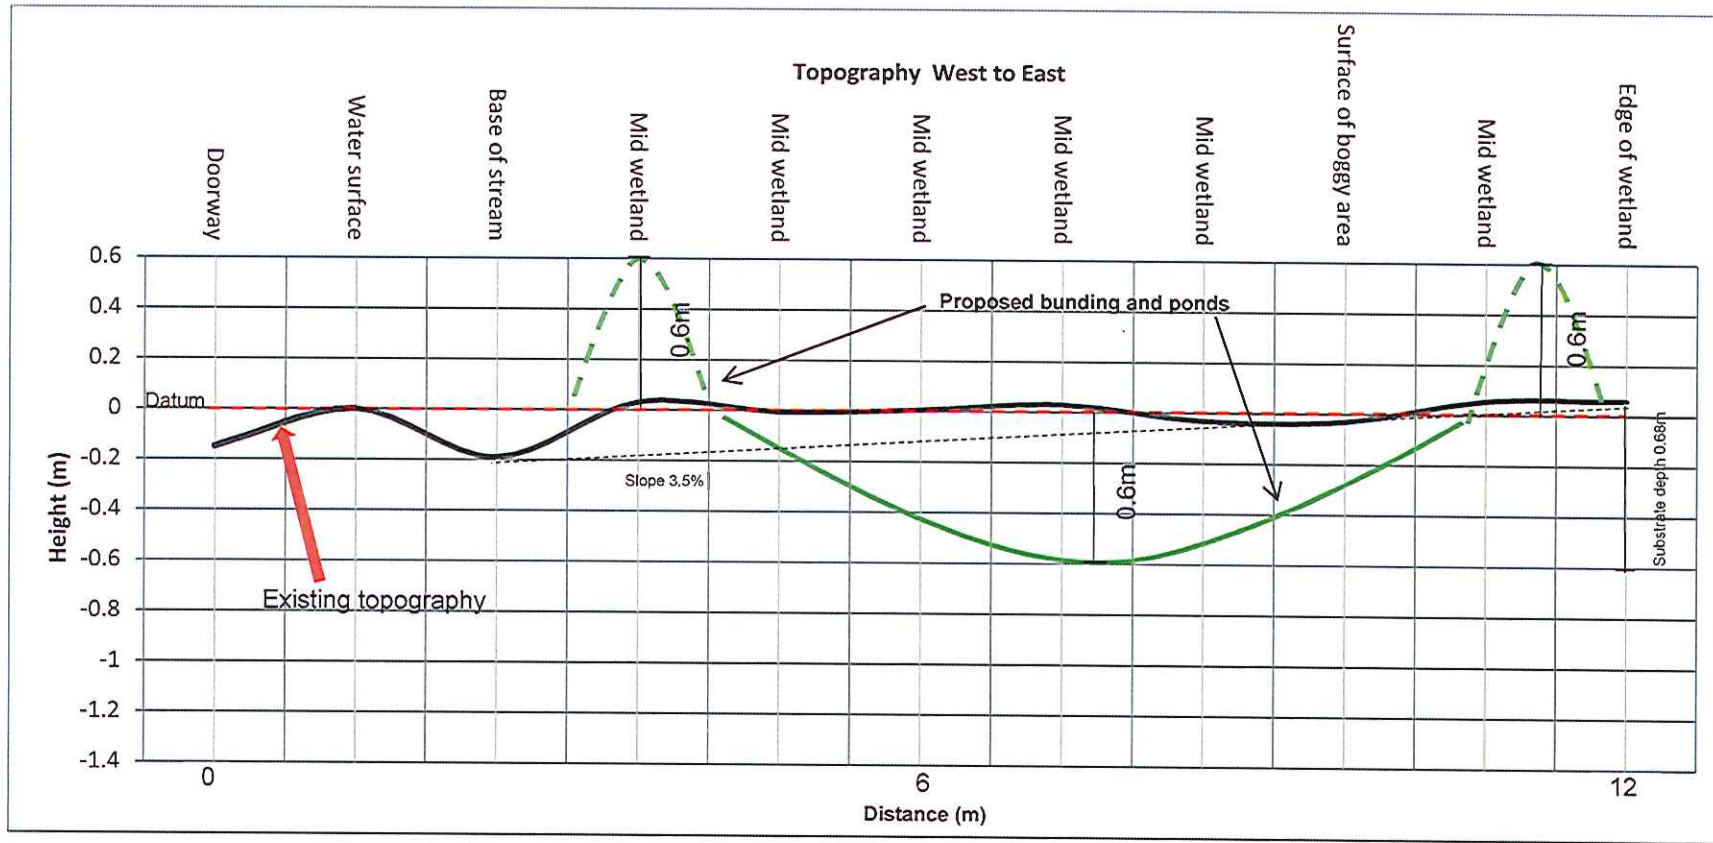

SILHOWE WHINSTONE MINE, PROPOSED WETLAND SITE, GOATHLAND, NORTH YORKSHIRE

19 DEC 2014

Figure 5

19 DEC 2014

SILHOWE WHINSTONE MINE, PROPOSED WETLAND SITE, GOATHLAND, NORTH YORKSHIRE

Figure 6