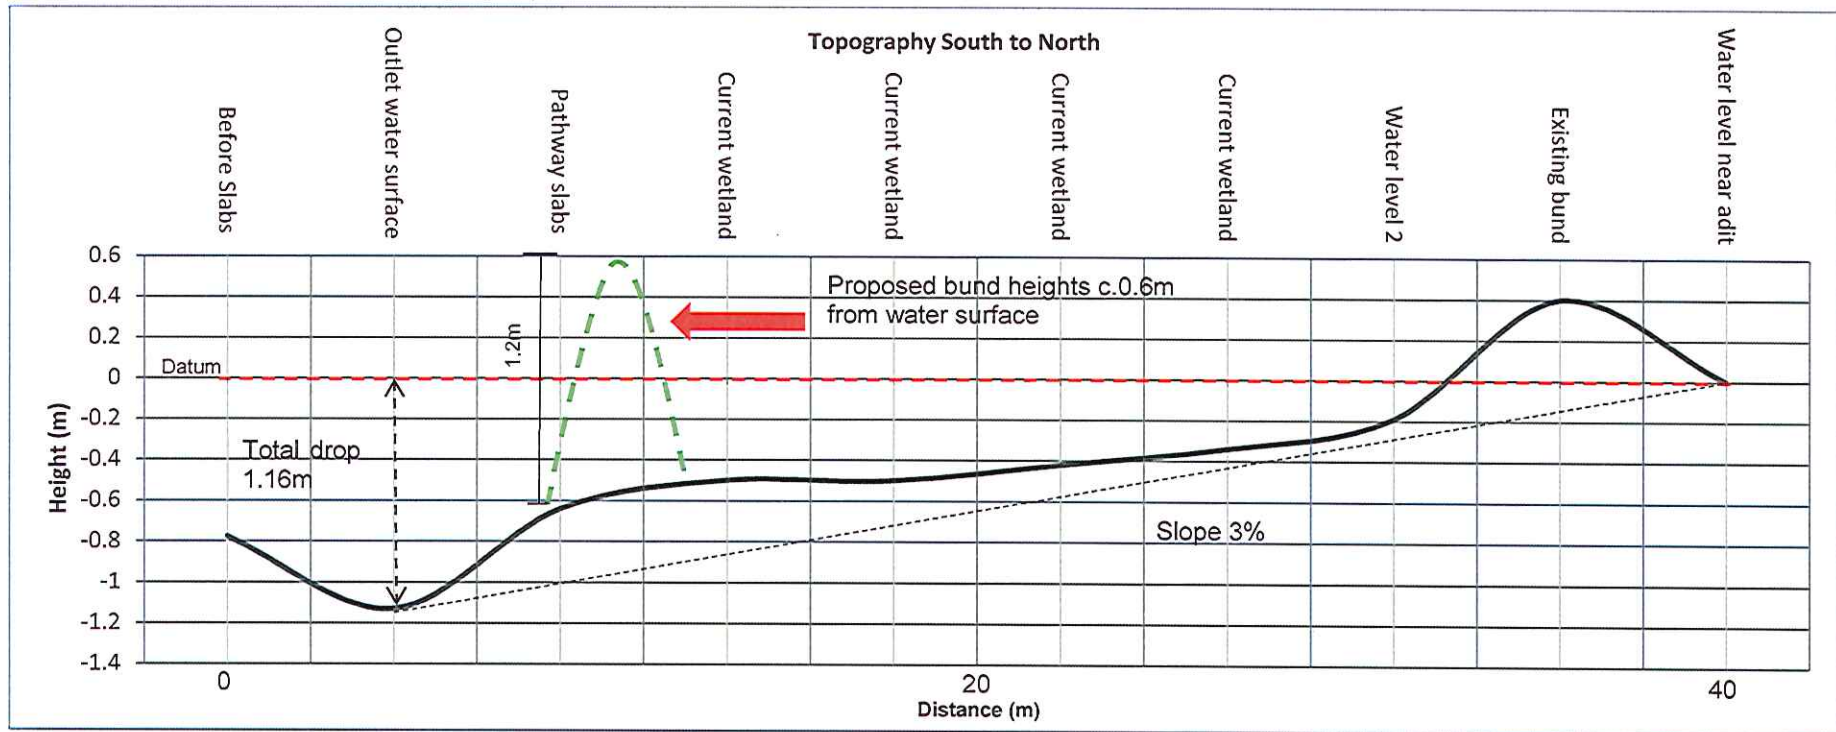

SILHOWE WHINSTONE MINE, PROPOSED WETLAND SITE, GOATHLAND, NORTH YORKSHIRE

19 DEC 2014

Figure 5

19 DEC 2014

SILHOWE WHINSTONE MINE, PROPOSED WETLAND SITE, GOATHLAND, NORTH YORKSHIRE

Figure 6