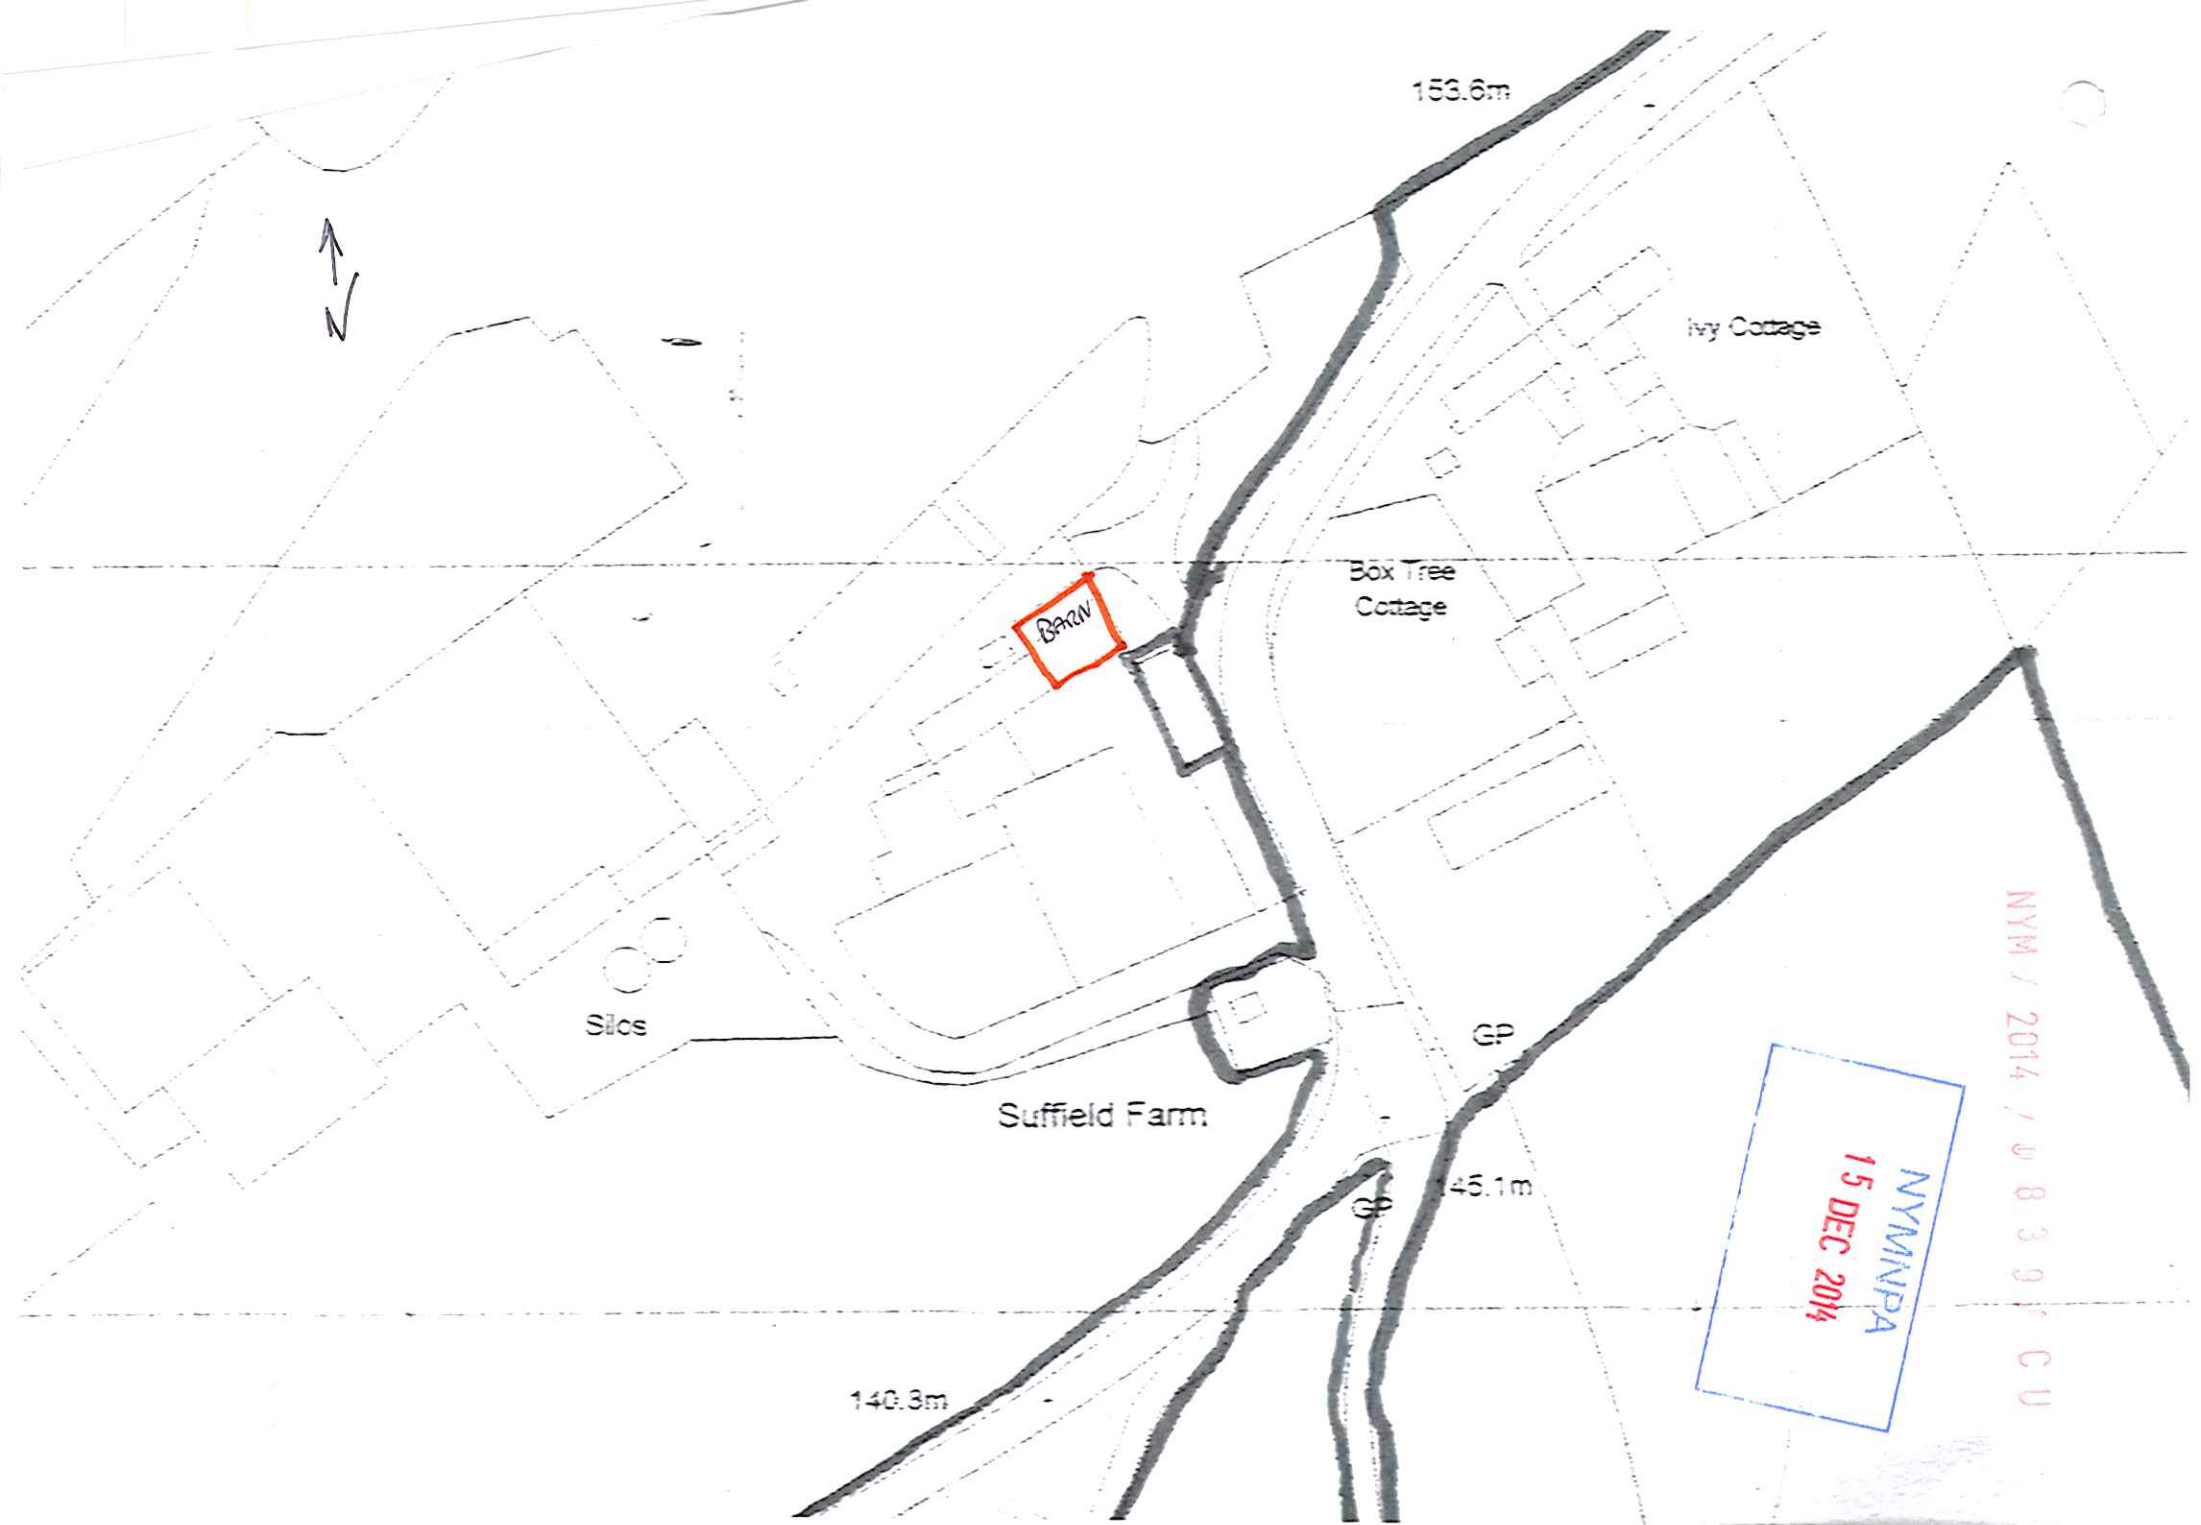

Suffield Farm LOCATION PLAN

NYM/NPA
15 DEC 2014

NYM / 2014 / N 8 3 9 / CU

Promap

Ordnance Survey © Crown Copyright 2013. All rights reserved. Licence number 100020449.
Getmapping plc 2013. Printed Scale - 1:2500

Barn

Ivy Cottage

Box Tree Cottage

Silos

Suffield Farm

153.6m

140.3m

45.1m