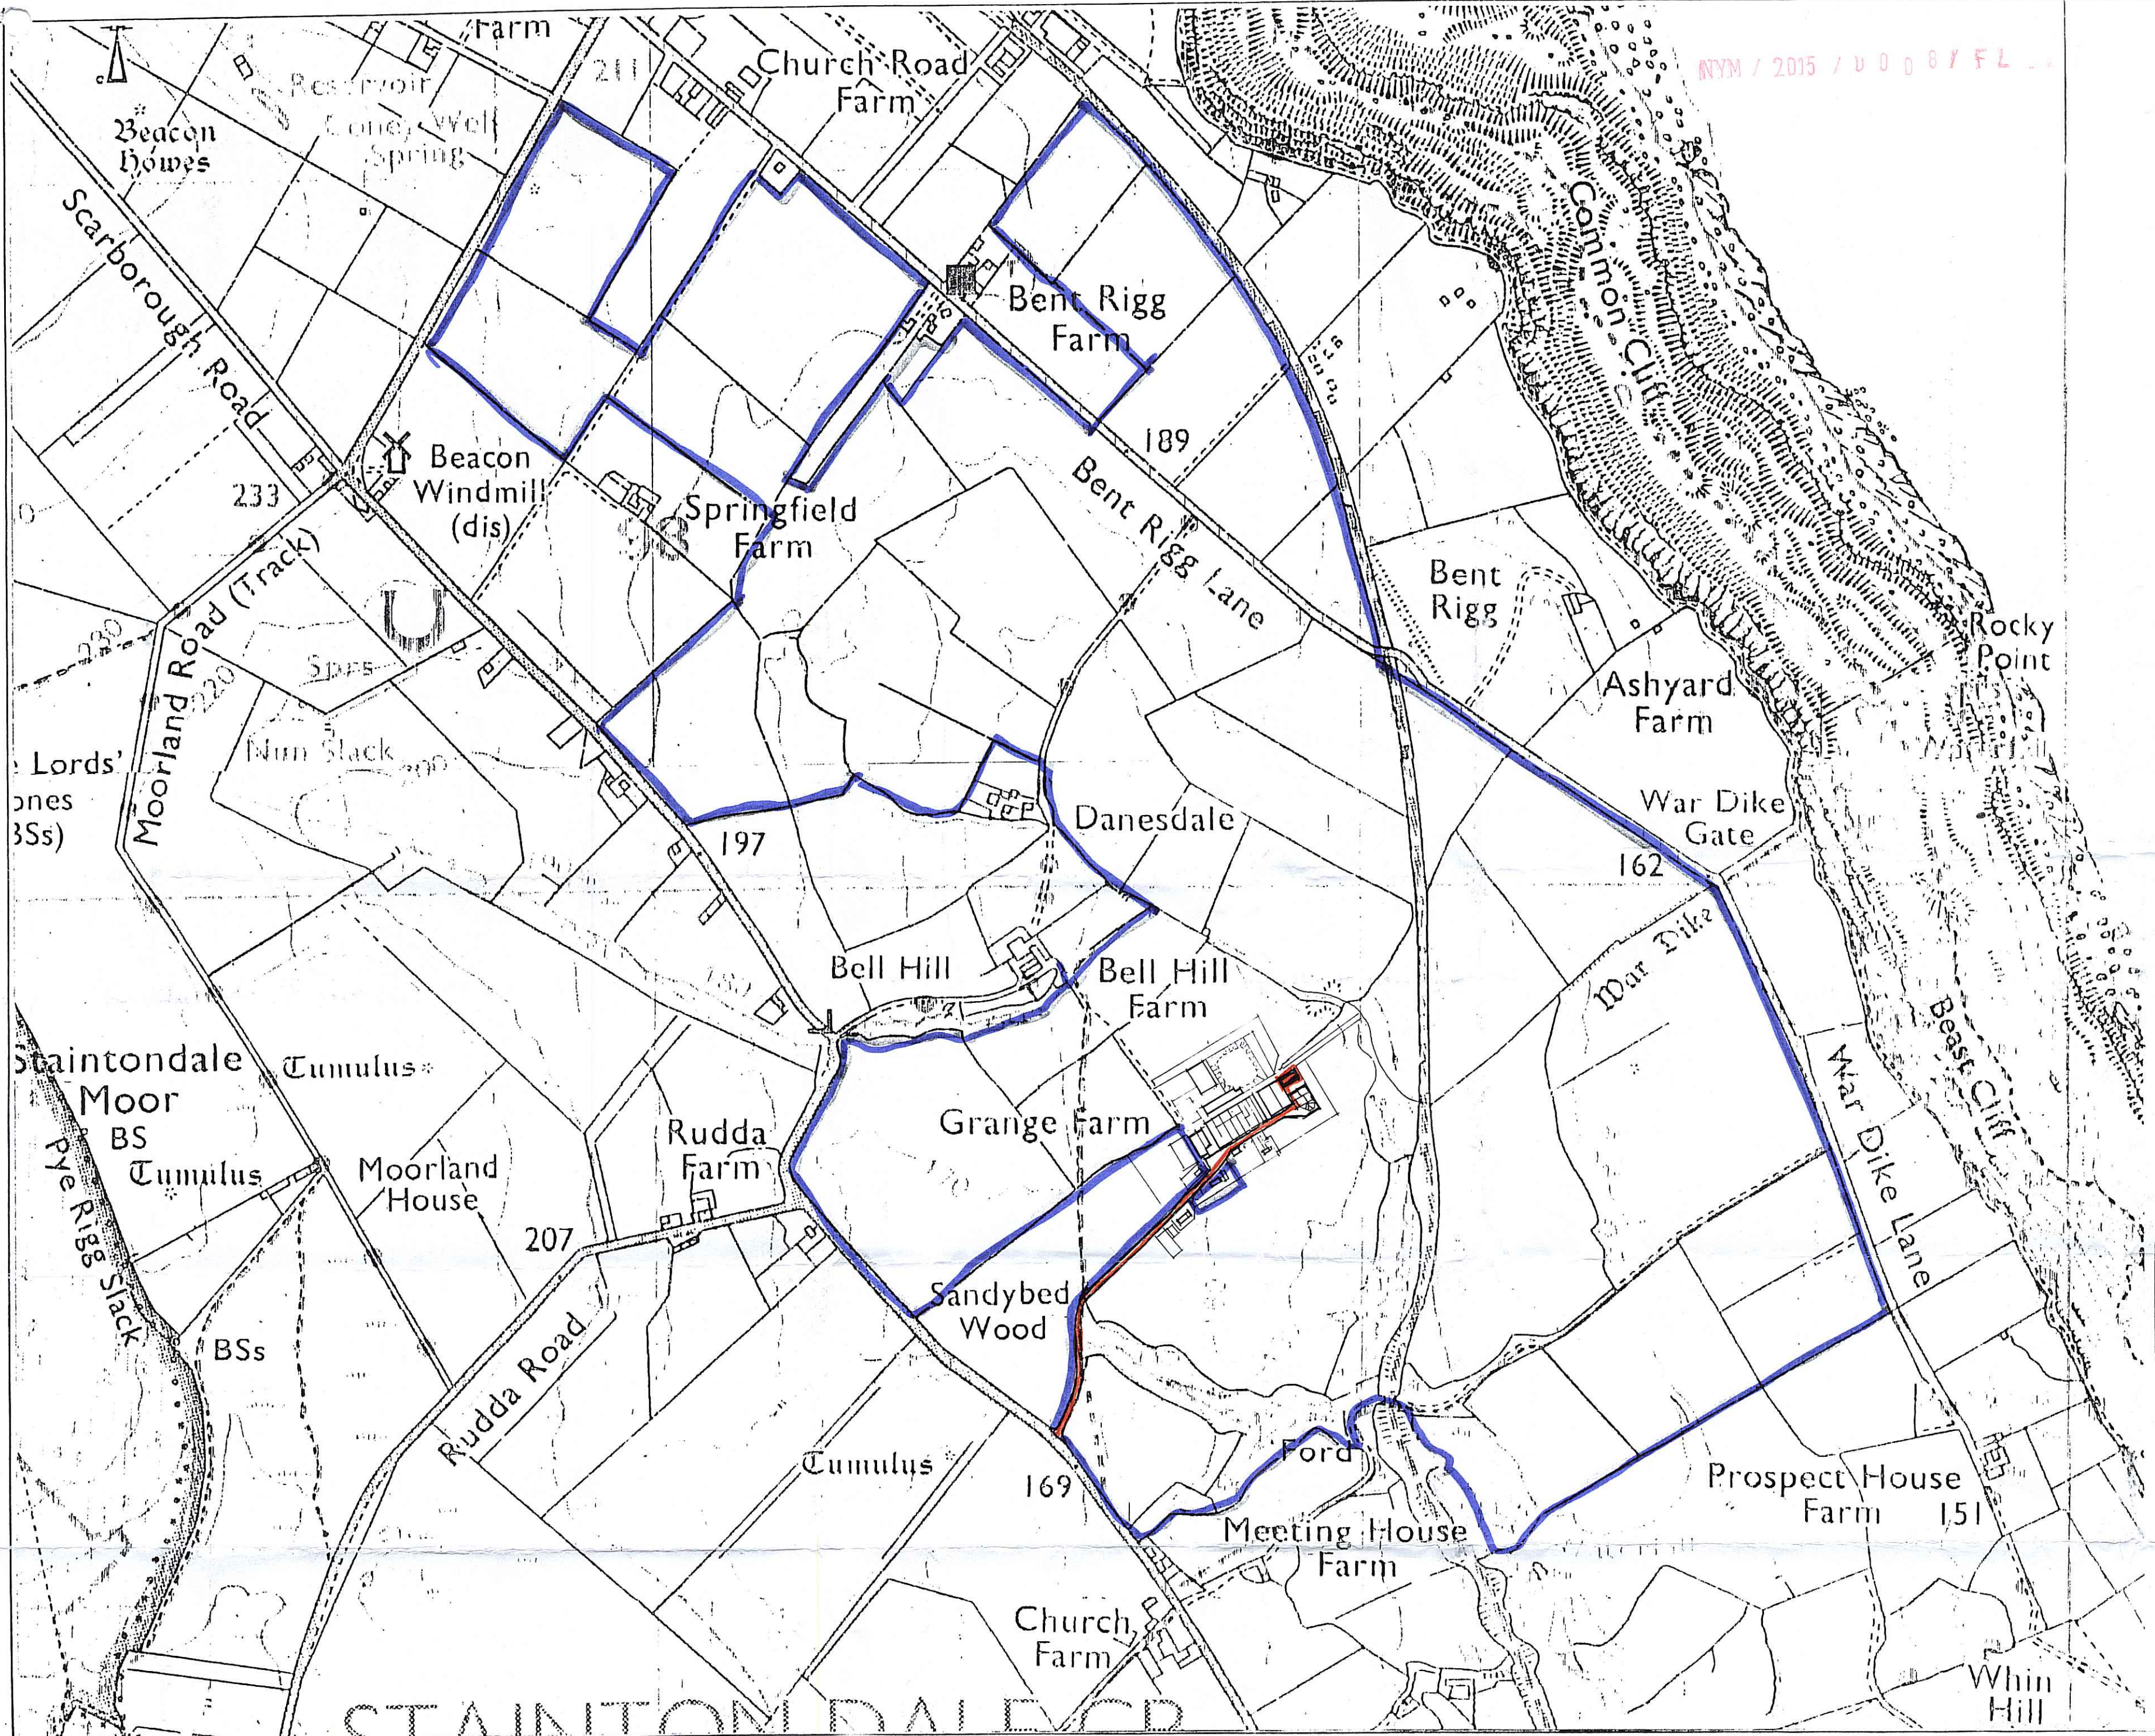

NYM / 2015 / 0008 / FL

KEY:

 AREA OF LAND OWNED BY MR. MATHEW ELSE.

 AREA OF LAND REFERRED TO.

NYMNPA  
- 6 JAN 2015

COLLECTING YARD

GRANGE FARM, STAINTONDALE,  
NORTH YORKSHIRE.  
YO13 0EN

FOR:  
MR. MATHEW ELSE.

LOCATION PLAN SHOWING  
LAND OWNERSHIP.

STAINTONDALE