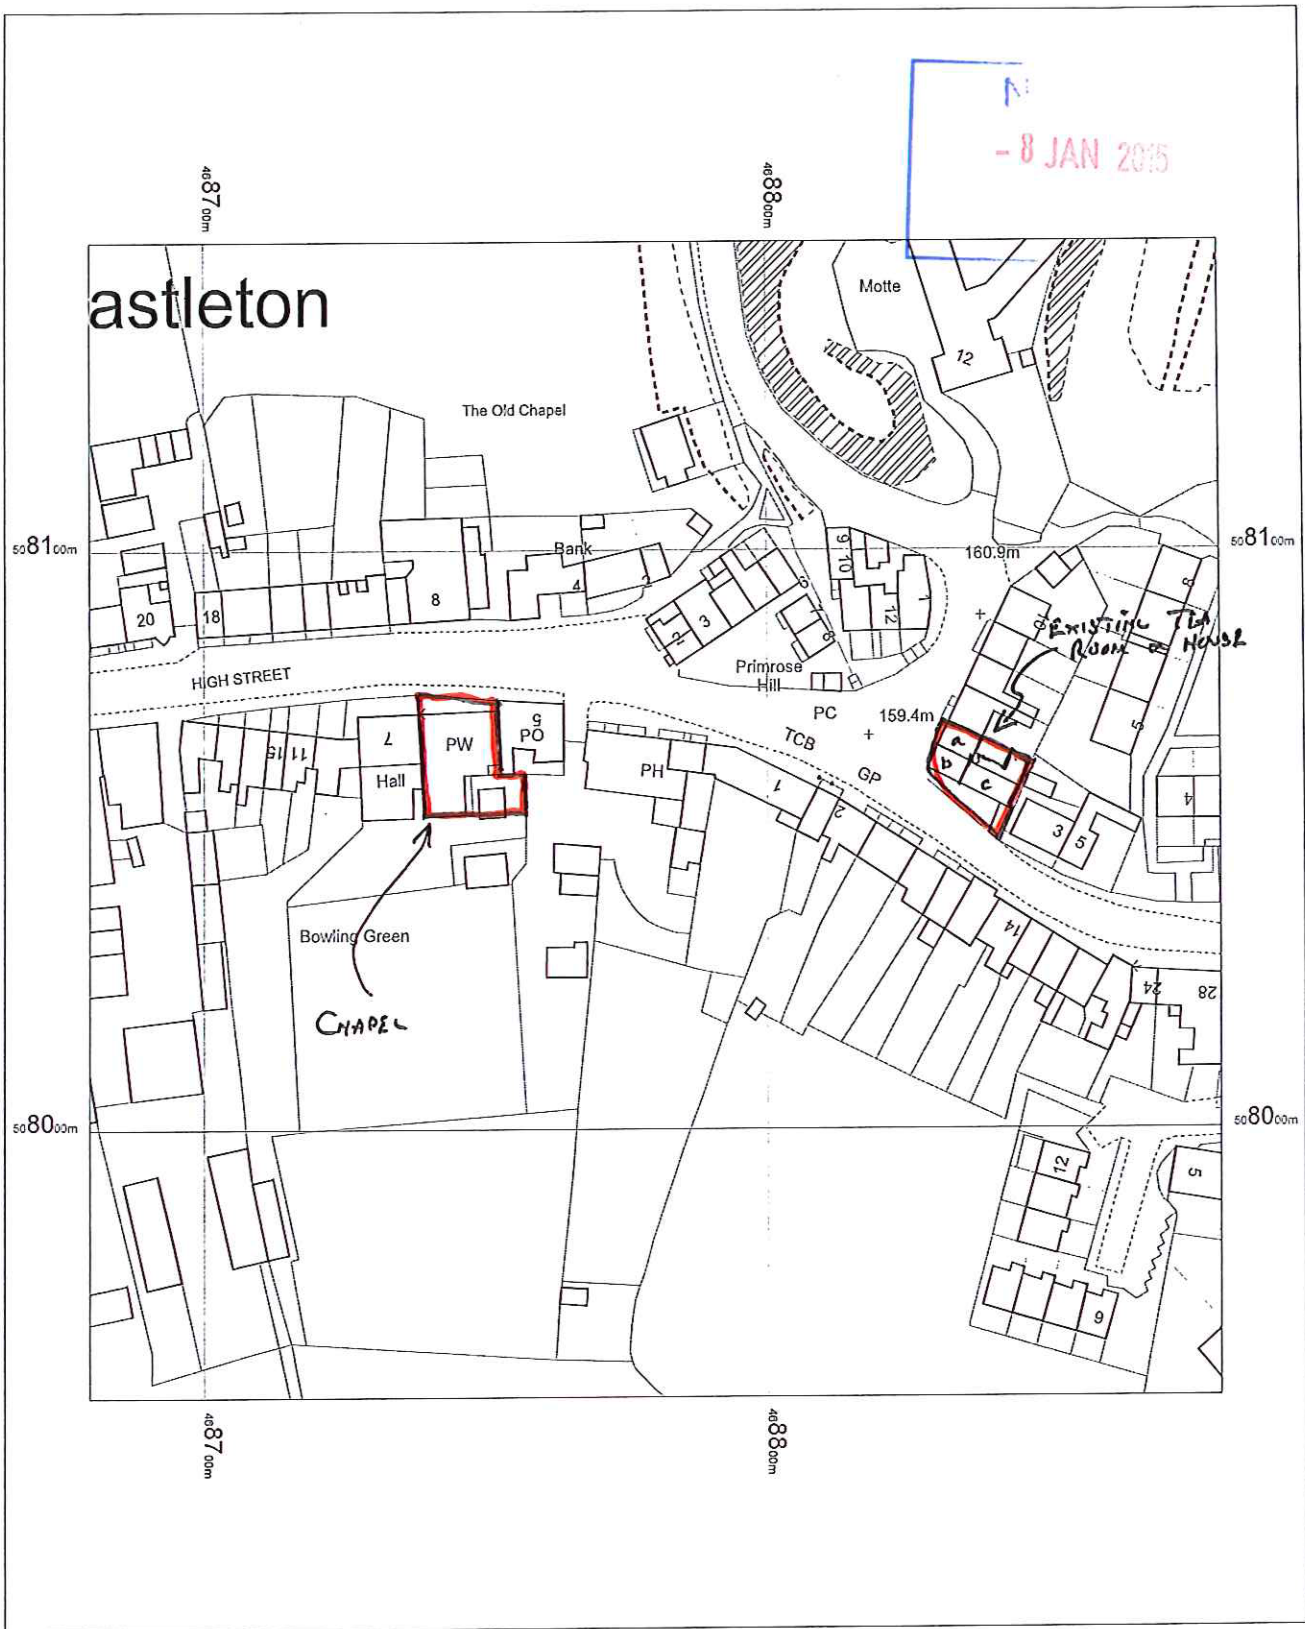

Methodist Church

David Bamford
Chartered Architects

OS Mastermap
04 June 2013, ID: BW1-00233977
maps.blackwell.co.uk
1:1250 scale print at A4, Centre: 468780 E, 508054 N
©Crown Copyright. Licence no. 100041040