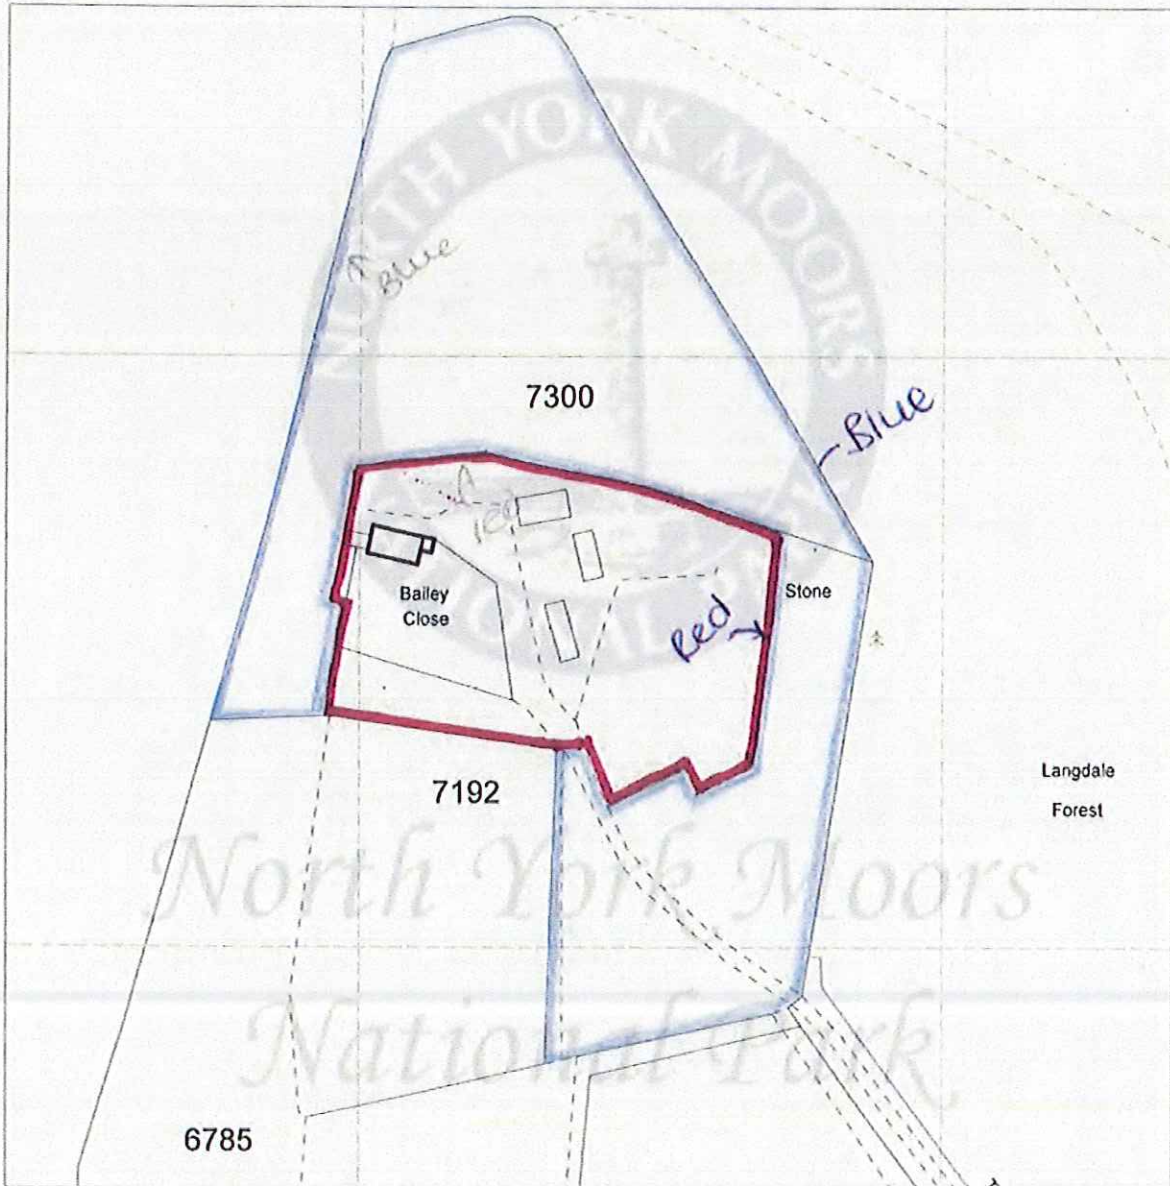

NYM/ 2007 / 0804 / FL

NYM / 2015 / 0109 / FL

Scale 1:1,250

map has been produced specifically for the
Ordnance Survey Map Return Scheme only
No further copies may be made

North York Moors National Park Authority
The Old Vicarage
Bondgate, Helmsley
YORK, YO62 5BP
01439 770557

This map is reproduced from Ordnance Survey material
with the permission of Ordnance Survey on behalf of the controller
of Her Majesty's Stationery Office

© Crown copyright

Unauthorised reproduction infringes Crown copyright
and may lead to prosecution or civil proceedings

North York Moors National Park Authority

Licence No 100021930 2007

100 metres

Scale 1:1,250

Total map Area = 4 hectares (40,000 sq metres)

This copy has been produced specifically for the map
return scheme purposes only.
No further copies may be made.
This map is reproduced from Ordnance Survey material
with the permission of Ordnance Survey on behalf of
the controller of Her Majesty's Stationery Office.
© Crown Copyright
Unauthorised reproduction infringes Crown copyright
and may lead to prosecution or civil proceedings.
North York Moors National Park Authority
Licence No. 100021930 2007