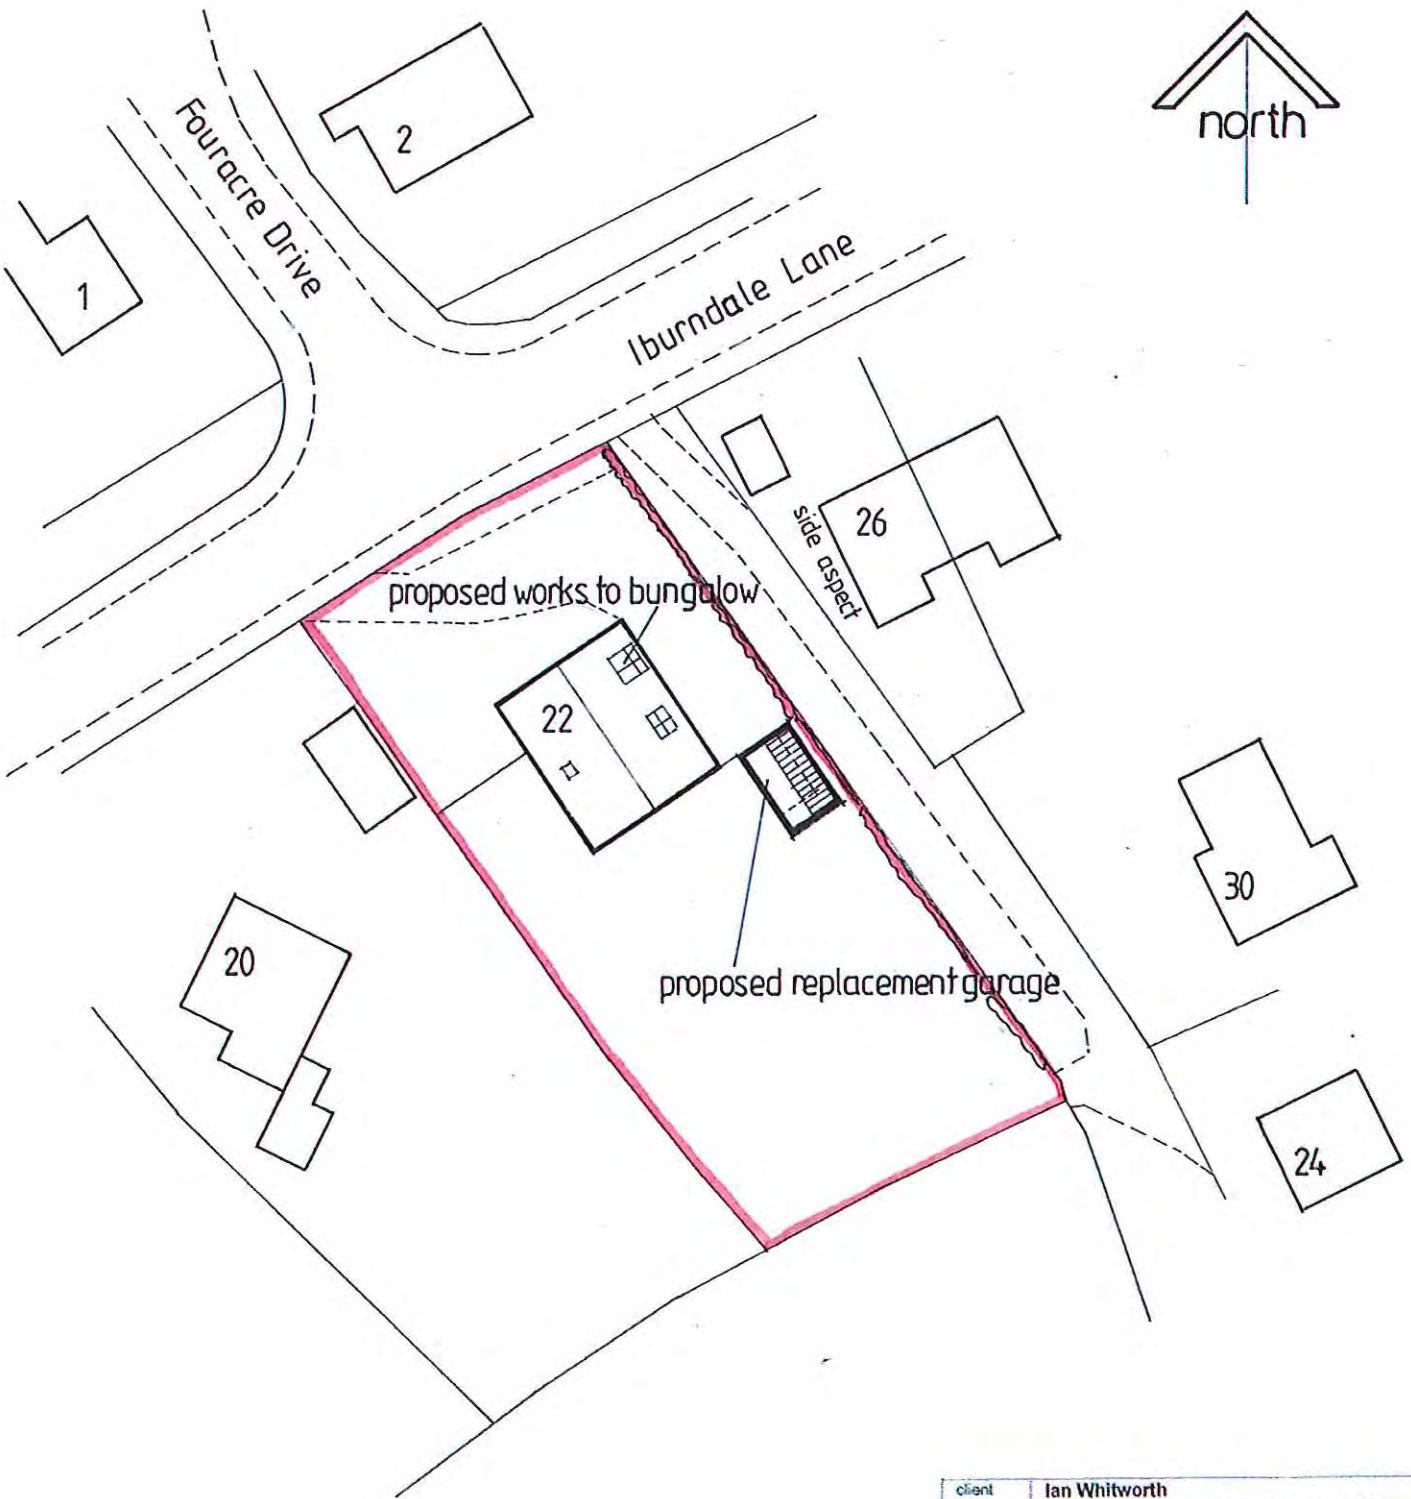

NYM / 2015 / 0116 / FL 01

NYM/1025  
17 FEB 2015

client	Ian Whitworth		
project	22 Iburndale Lane, Sleights, YO22 5DP		
title	Site Layout		
<b>A L Turner + Associates</b> CHERRY TREE HOUSE, LEVISHAM, NORTH YORKSHIRE, YO18 7NL			
date:	scale:	size:	drawn:
02 2015	1:500	A3	ALT
drawing no.		rev.	
2271:8			