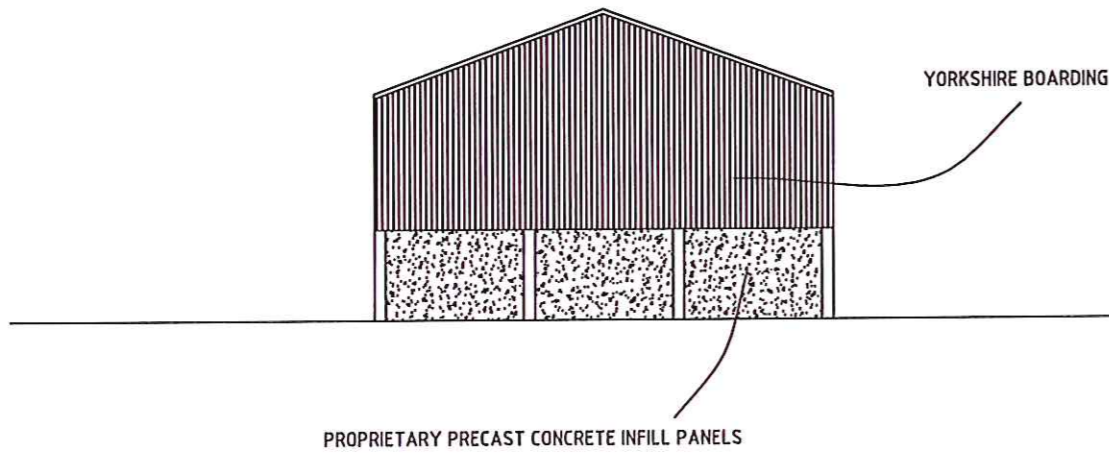

NORTH EASTERN ELEVATION

NORTH WESTERN ELEVATION

NYMNP  
26 FEB 2015

SOUTH EASTERN ELEVATION

SOUTH WESTERN ELEVATION

PROPOSED DUTCH BARN  
AT BEACON COTTAGE FARM

SCALE 1 : 200 (AT A3)

PROPRIETARY PRECAST CONCRETE INFILL PANELS

# PROPOSED DUTCH BARN AT BEACON COTTAGE FARM

SCALE 1 : 200 (AT A4)