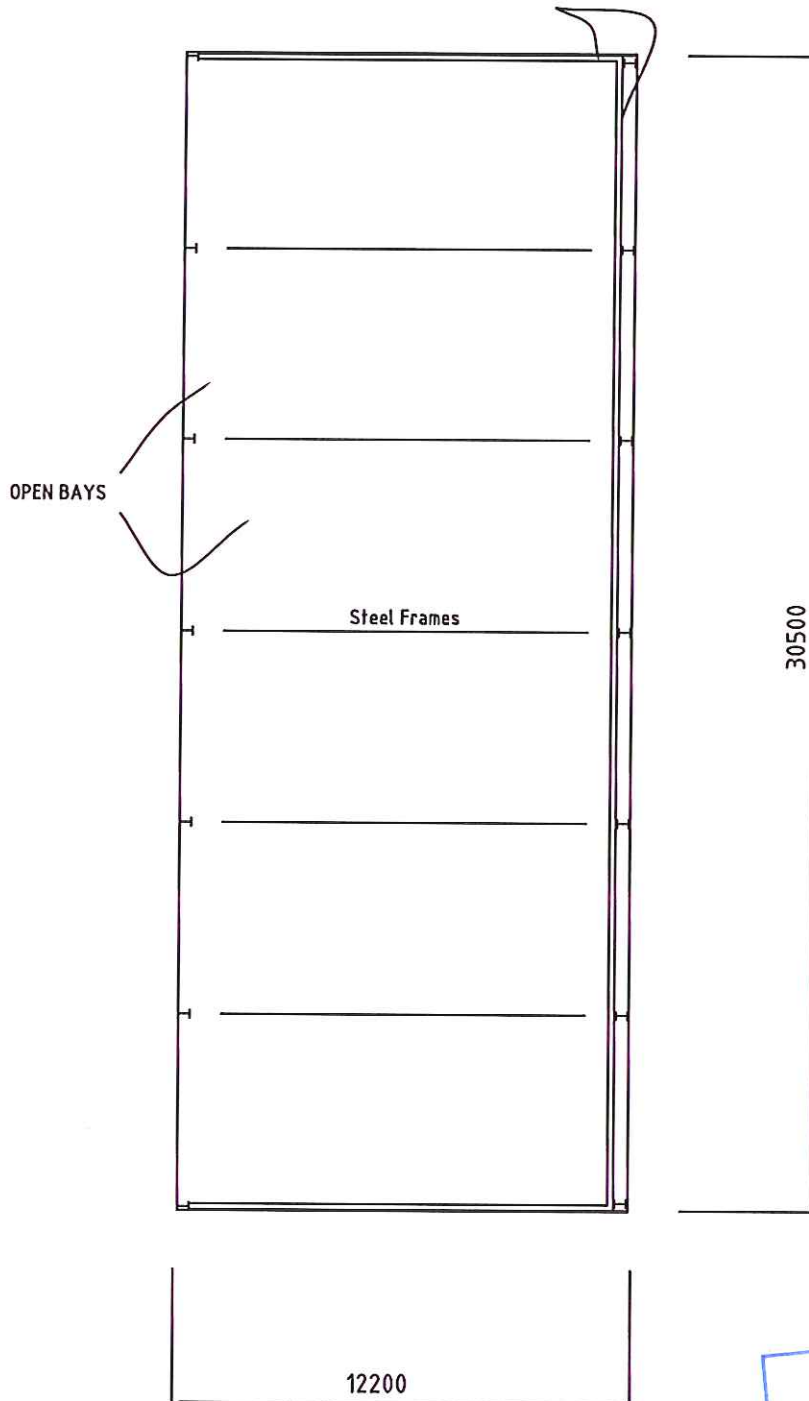

NORTH EASTERN ELEVATION

NORTH WESTERN ELEVATION

NYMNP  
26 FEB 2015

SOUTH EASTERN ELEVATION

SOUTH WESTERN ELEVATION

PROPOSED DUTCH BARN  
AT BEACON COTTAGE FARM

SCALE 1 : 200 (AT A3)

PROPRIETARY PRECAST CONCRETE INFILL PANELS

# PROPOSED DUTCH BARN AT BEACON COTTAGE FARM

SCALE 1 : 200 (AT A4)