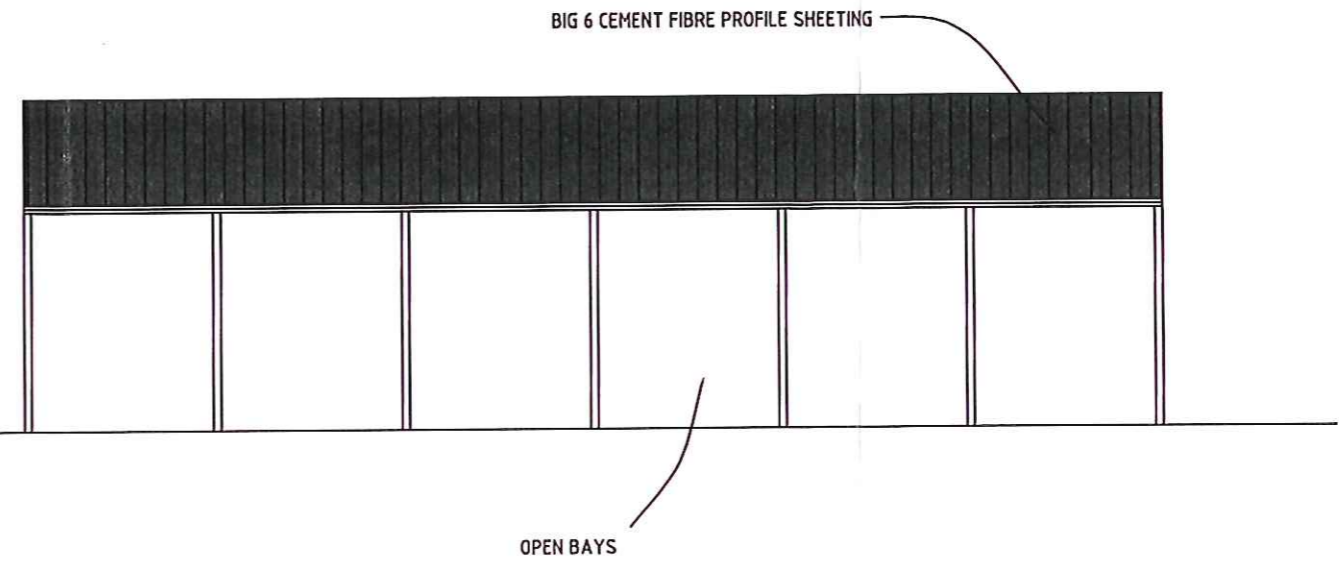

NORTH EASTERN ELEVATION

NORTH WESTERN ELEVATION

NYMNP  
26 FEB 2015

SOUTH EASTERN ELEVATION

SOUTH WESTERN ELEVATION

PROPOSED DUTCH BARN  
AT BEACON COTTAGE FARM

SCALE 1 : 200 (AT A3)

PROPRIETARY PRECAST CONCRETE INFILL PANELS

# PROPOSED DUTCH BARN AT BEACON COTTAGE FARM

SCALE 1 : 200 (AT A4)