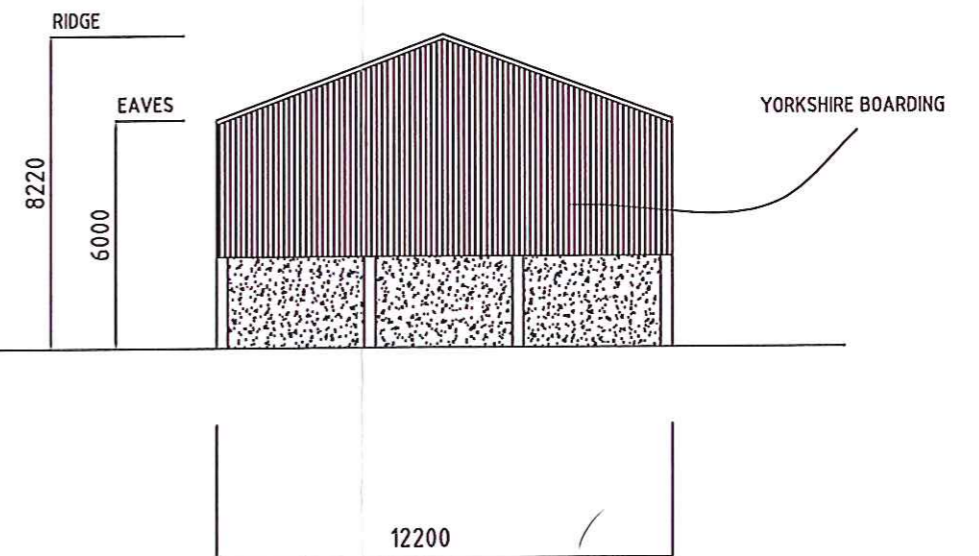

NORTH EASTERN ELEVATION

NORTH WESTERN ELEVATION

NYMNP  
26 FEB 2015

SOUTH EASTERN ELEVATION

SOUTH WESTERN ELEVATION

PROPOSED DUTCH BARN  
AT BEACON COTTAGE FARM

SCALE 1 : 200 (AT A3)

PROPRIETARY PRECAST CONCRETE INFILL PANELS

# PROPOSED DUTCH BARN AT BEACON COTTAGE FARM

SCALE 1 : 200 (AT A4)