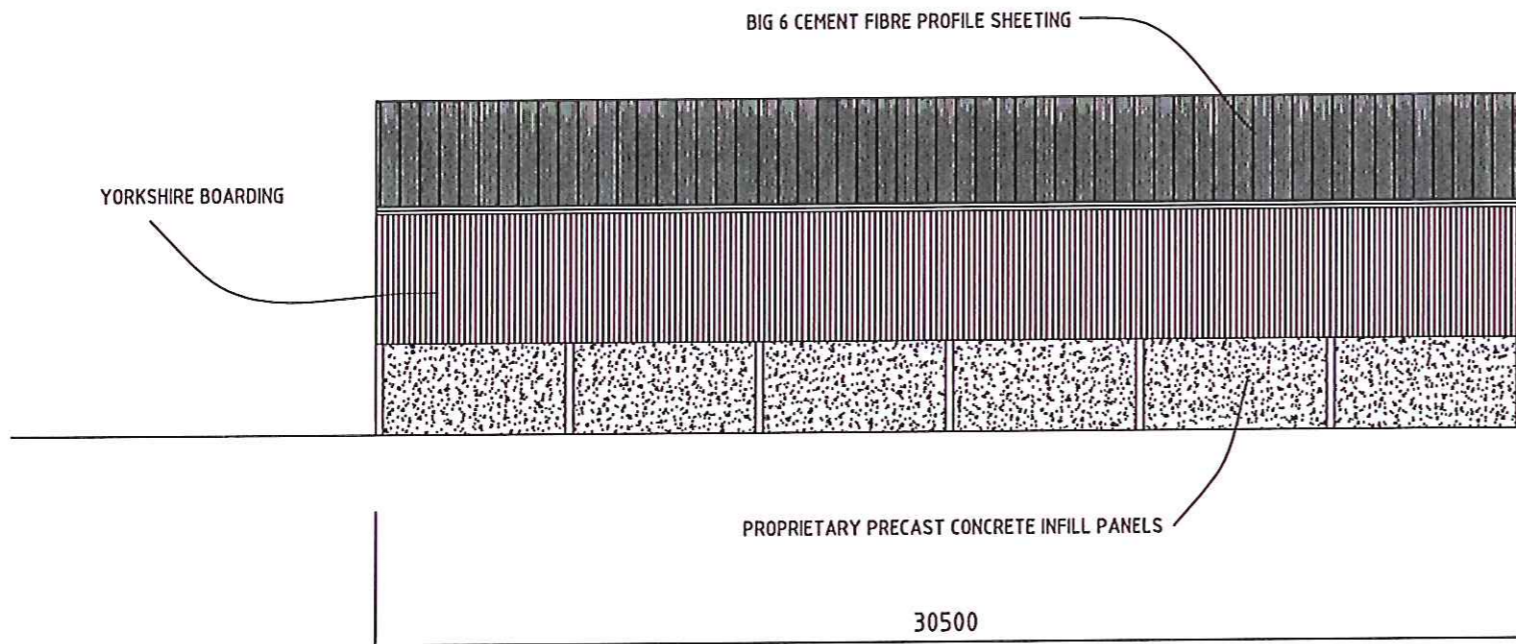

NORTH EASTERN ELEVATION

NORTH WESTERN ELEVATION

NYMNP  
26 FEB 2015

SOUTH EASTERN ELEVATION

SOUTH WESTERN ELEVATION

PROPOSED DUTCH BARN  
AT BEACON COTTAGE FARM

SCALE 1 : 200 (AT A3)

PROPRIETARY PRECAST CONCRETE INFILL PANELS

# PROPOSED DUTCH BARN AT BEACON COTTAGE FARM

SCALE 1 : 200 (AT A4)