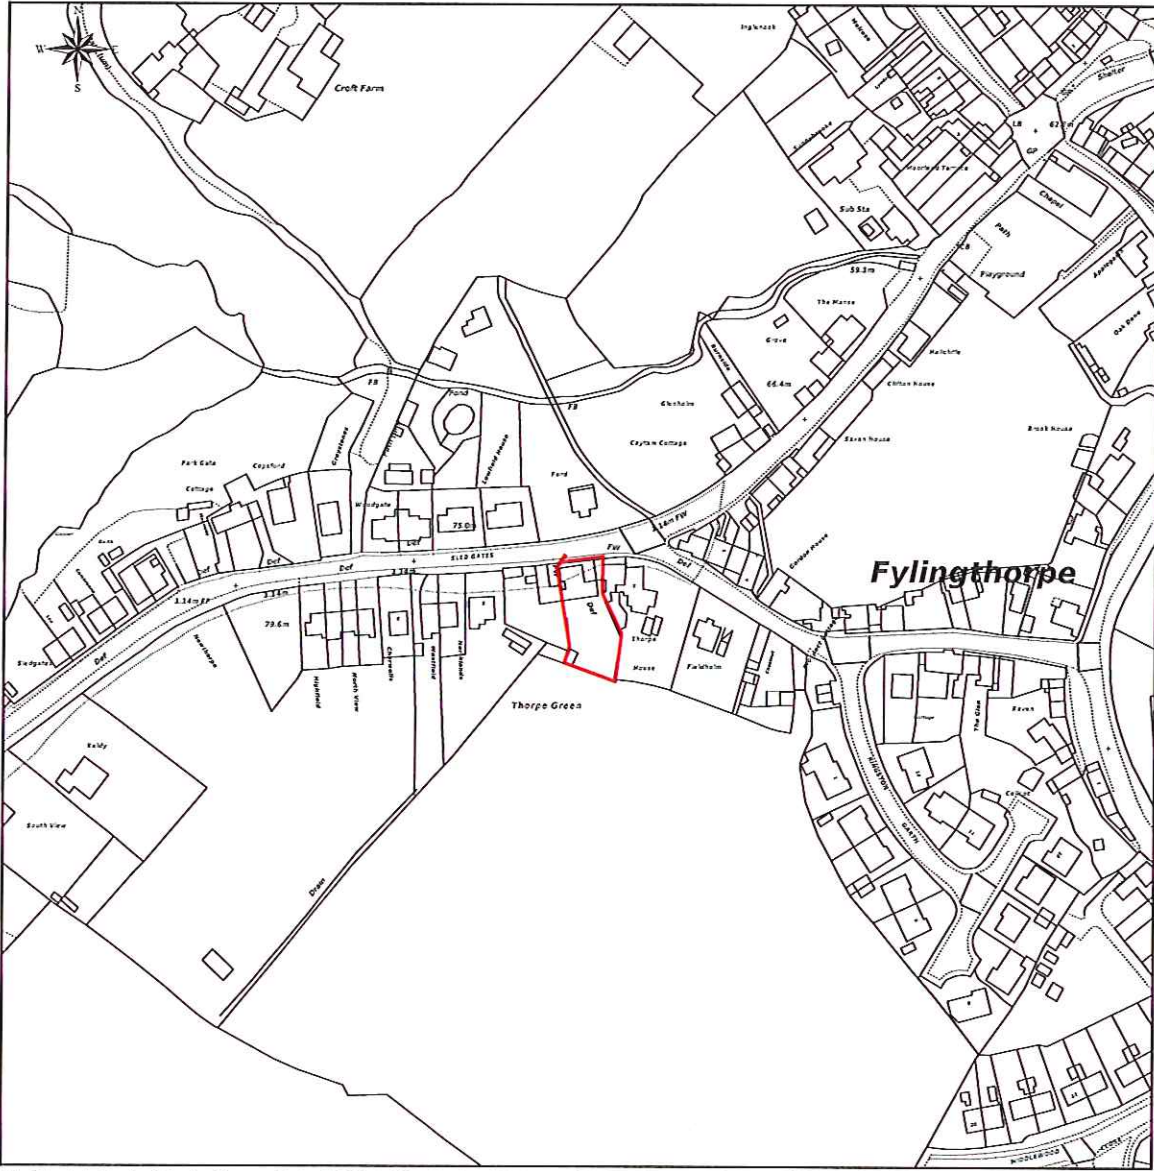

Site Plan of 3 Thorpe Green, Sledgates, Fylingthorpe, YO22 4TY

This Plan includes the following Licensed Data: OS MasterMap Black and White PDF Site Plan by the Ordnance Survey National Geographic Database and incorporating surveyed revision available at the date of production. Reproduction in whole or in part is prohibited without the prior permission of Ordnance Survey. The representation of a road, track or path is no evidence of a right of way. The representation of features, as lines is no evidence of a property boundary. © Crown copyright and database rights, 2014. Ordnance Survey 0100031673

0m 25m 50m 75m 100m 125m 150m 175m 200m

Scale: 1:2500, paper size: A4

1:2500
-6 MAR 2015