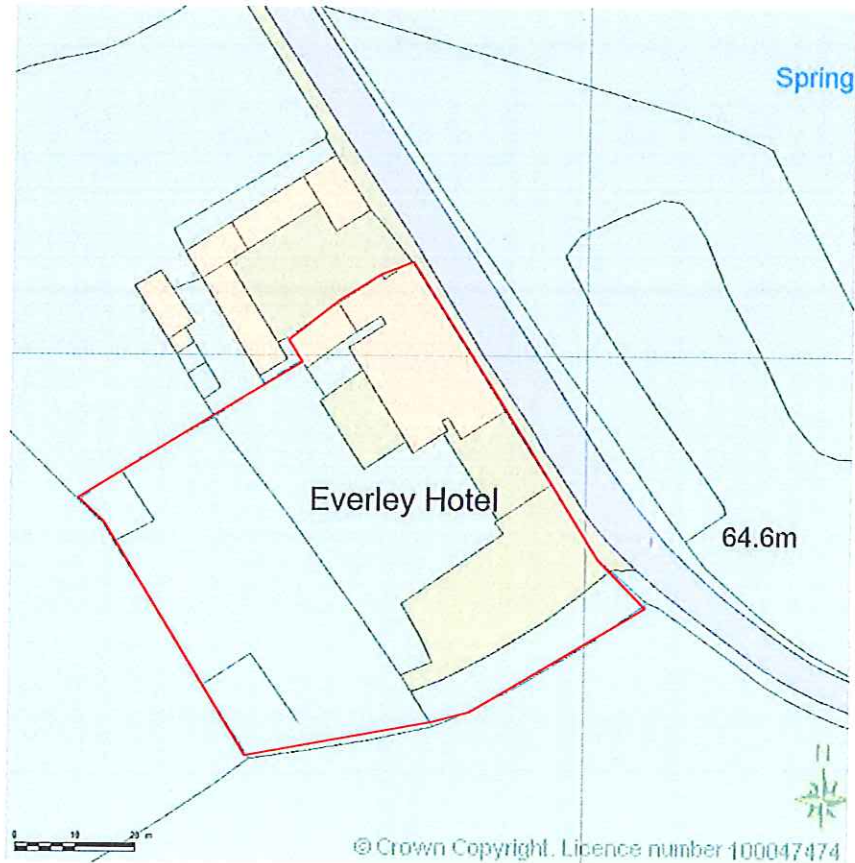

SITE LOCATION PLAN  
AREA 2 HA  
SCALE 1:1250 on A4  
CENTRE COORDINATES: 497174, 488987

Supplied by Streetwise Maps Ltd  
[www.streetwise.net](http://www.streetwise.net)  
Licence No: 100047474  
16/03/2015 12:44