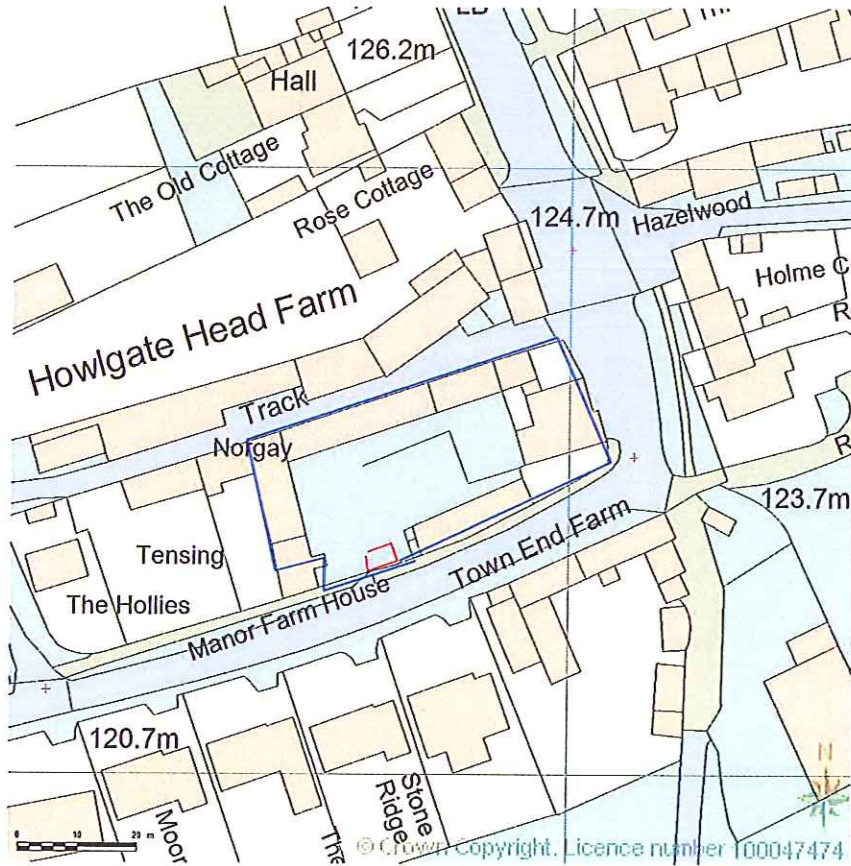

SITE LOCATION PLAN
AREA 2 HA
SCALE 1:1250 on A4
CENTRE COORDINATES: 473577, 487656

Supplied by Streetwise Maps Ltd
www.streetwise.net
Licence No: 100047474
17/03/2015 13:32

17 MAR 2015