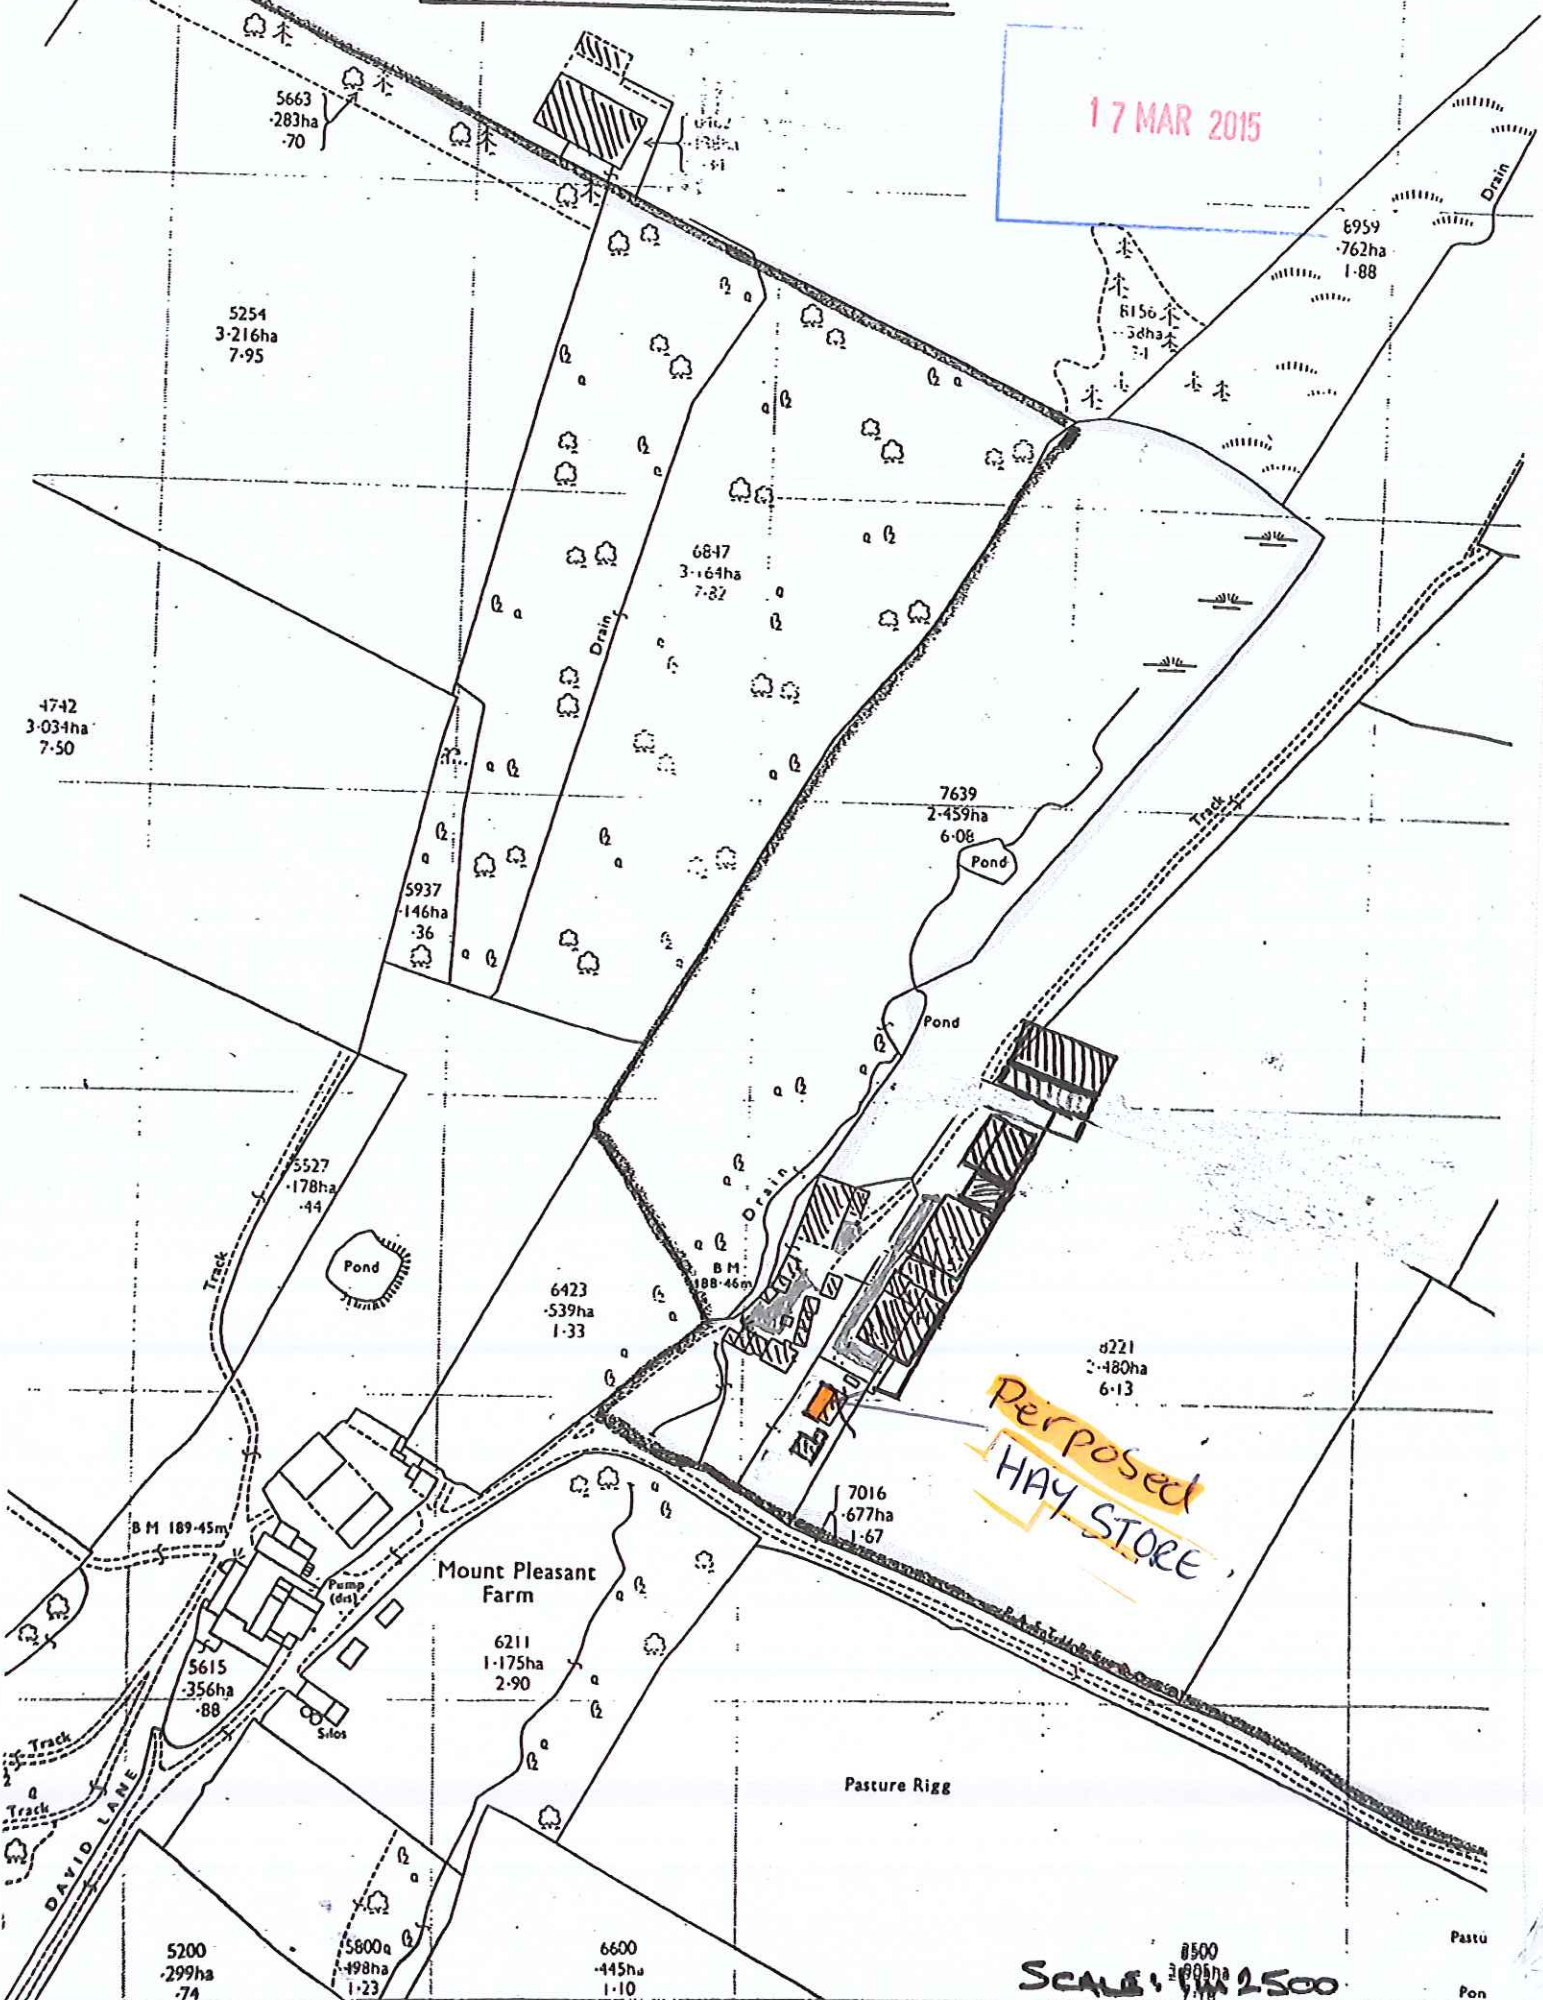

F.M. & J.A. MEDDON, HIGH HOUSE FARM, ROCKTON
SITE LOCATION PLAN

17 MAR 2015

N. 1:100
Scale.
↑

16.5 m.

Proposed
HAY STORE

13.6 m.

House

17 MAR 2015

1.100

17 MAR 2015

13.6m side elevation west side.

End elevation
perposed HAY STORE