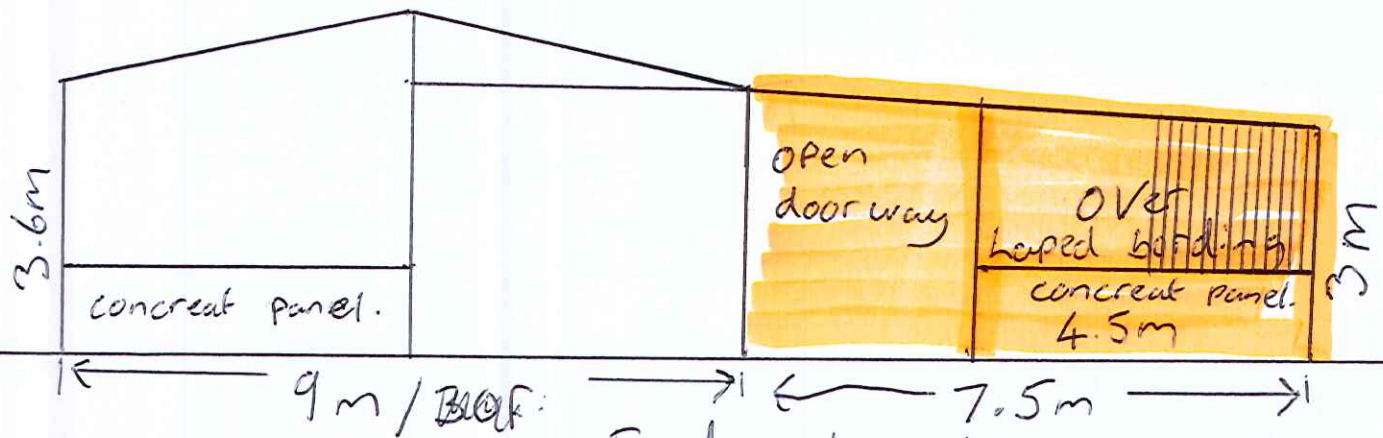

F.M. & J.A. MEDDON, HIGH HOUSE FARM, ROCKTON
SITE LOCATION PLAN

17 MAR 2015

N. 1:100
Scale.
↑

16.5 m.

Proposed
HAY STORE

13.6 m.

House

17 MAR 2015

1.100

17 MAR 2015

13.6m side elevation west side.

End elevation
perposed HAY STORE