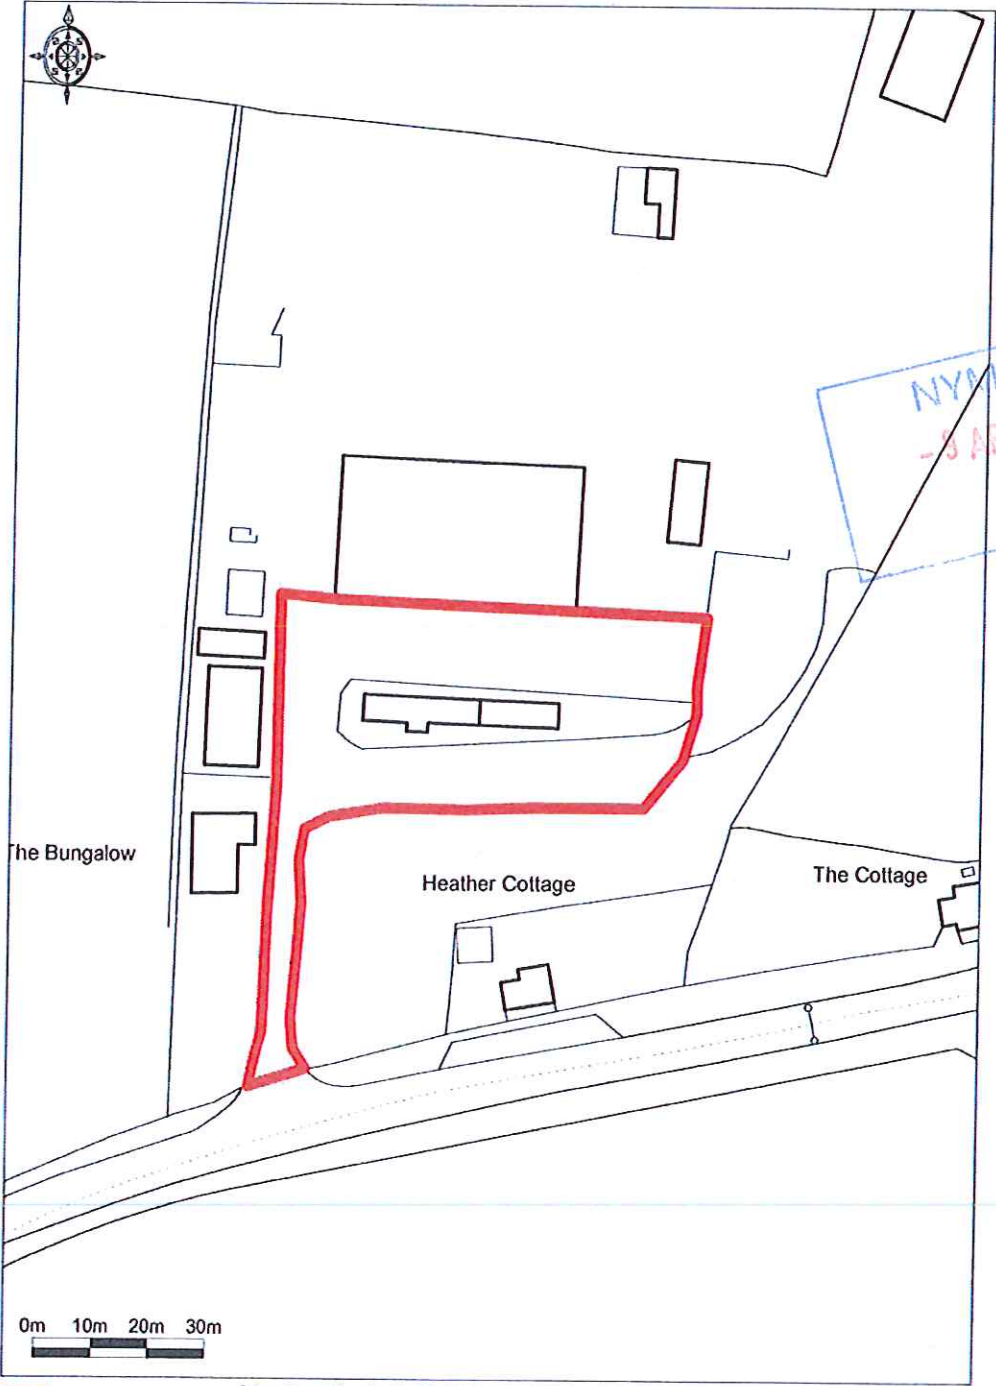

Site Location Plan

Dog Grooming & Day Care Use, Millbry Hill,
Guisborough Road, Whitby