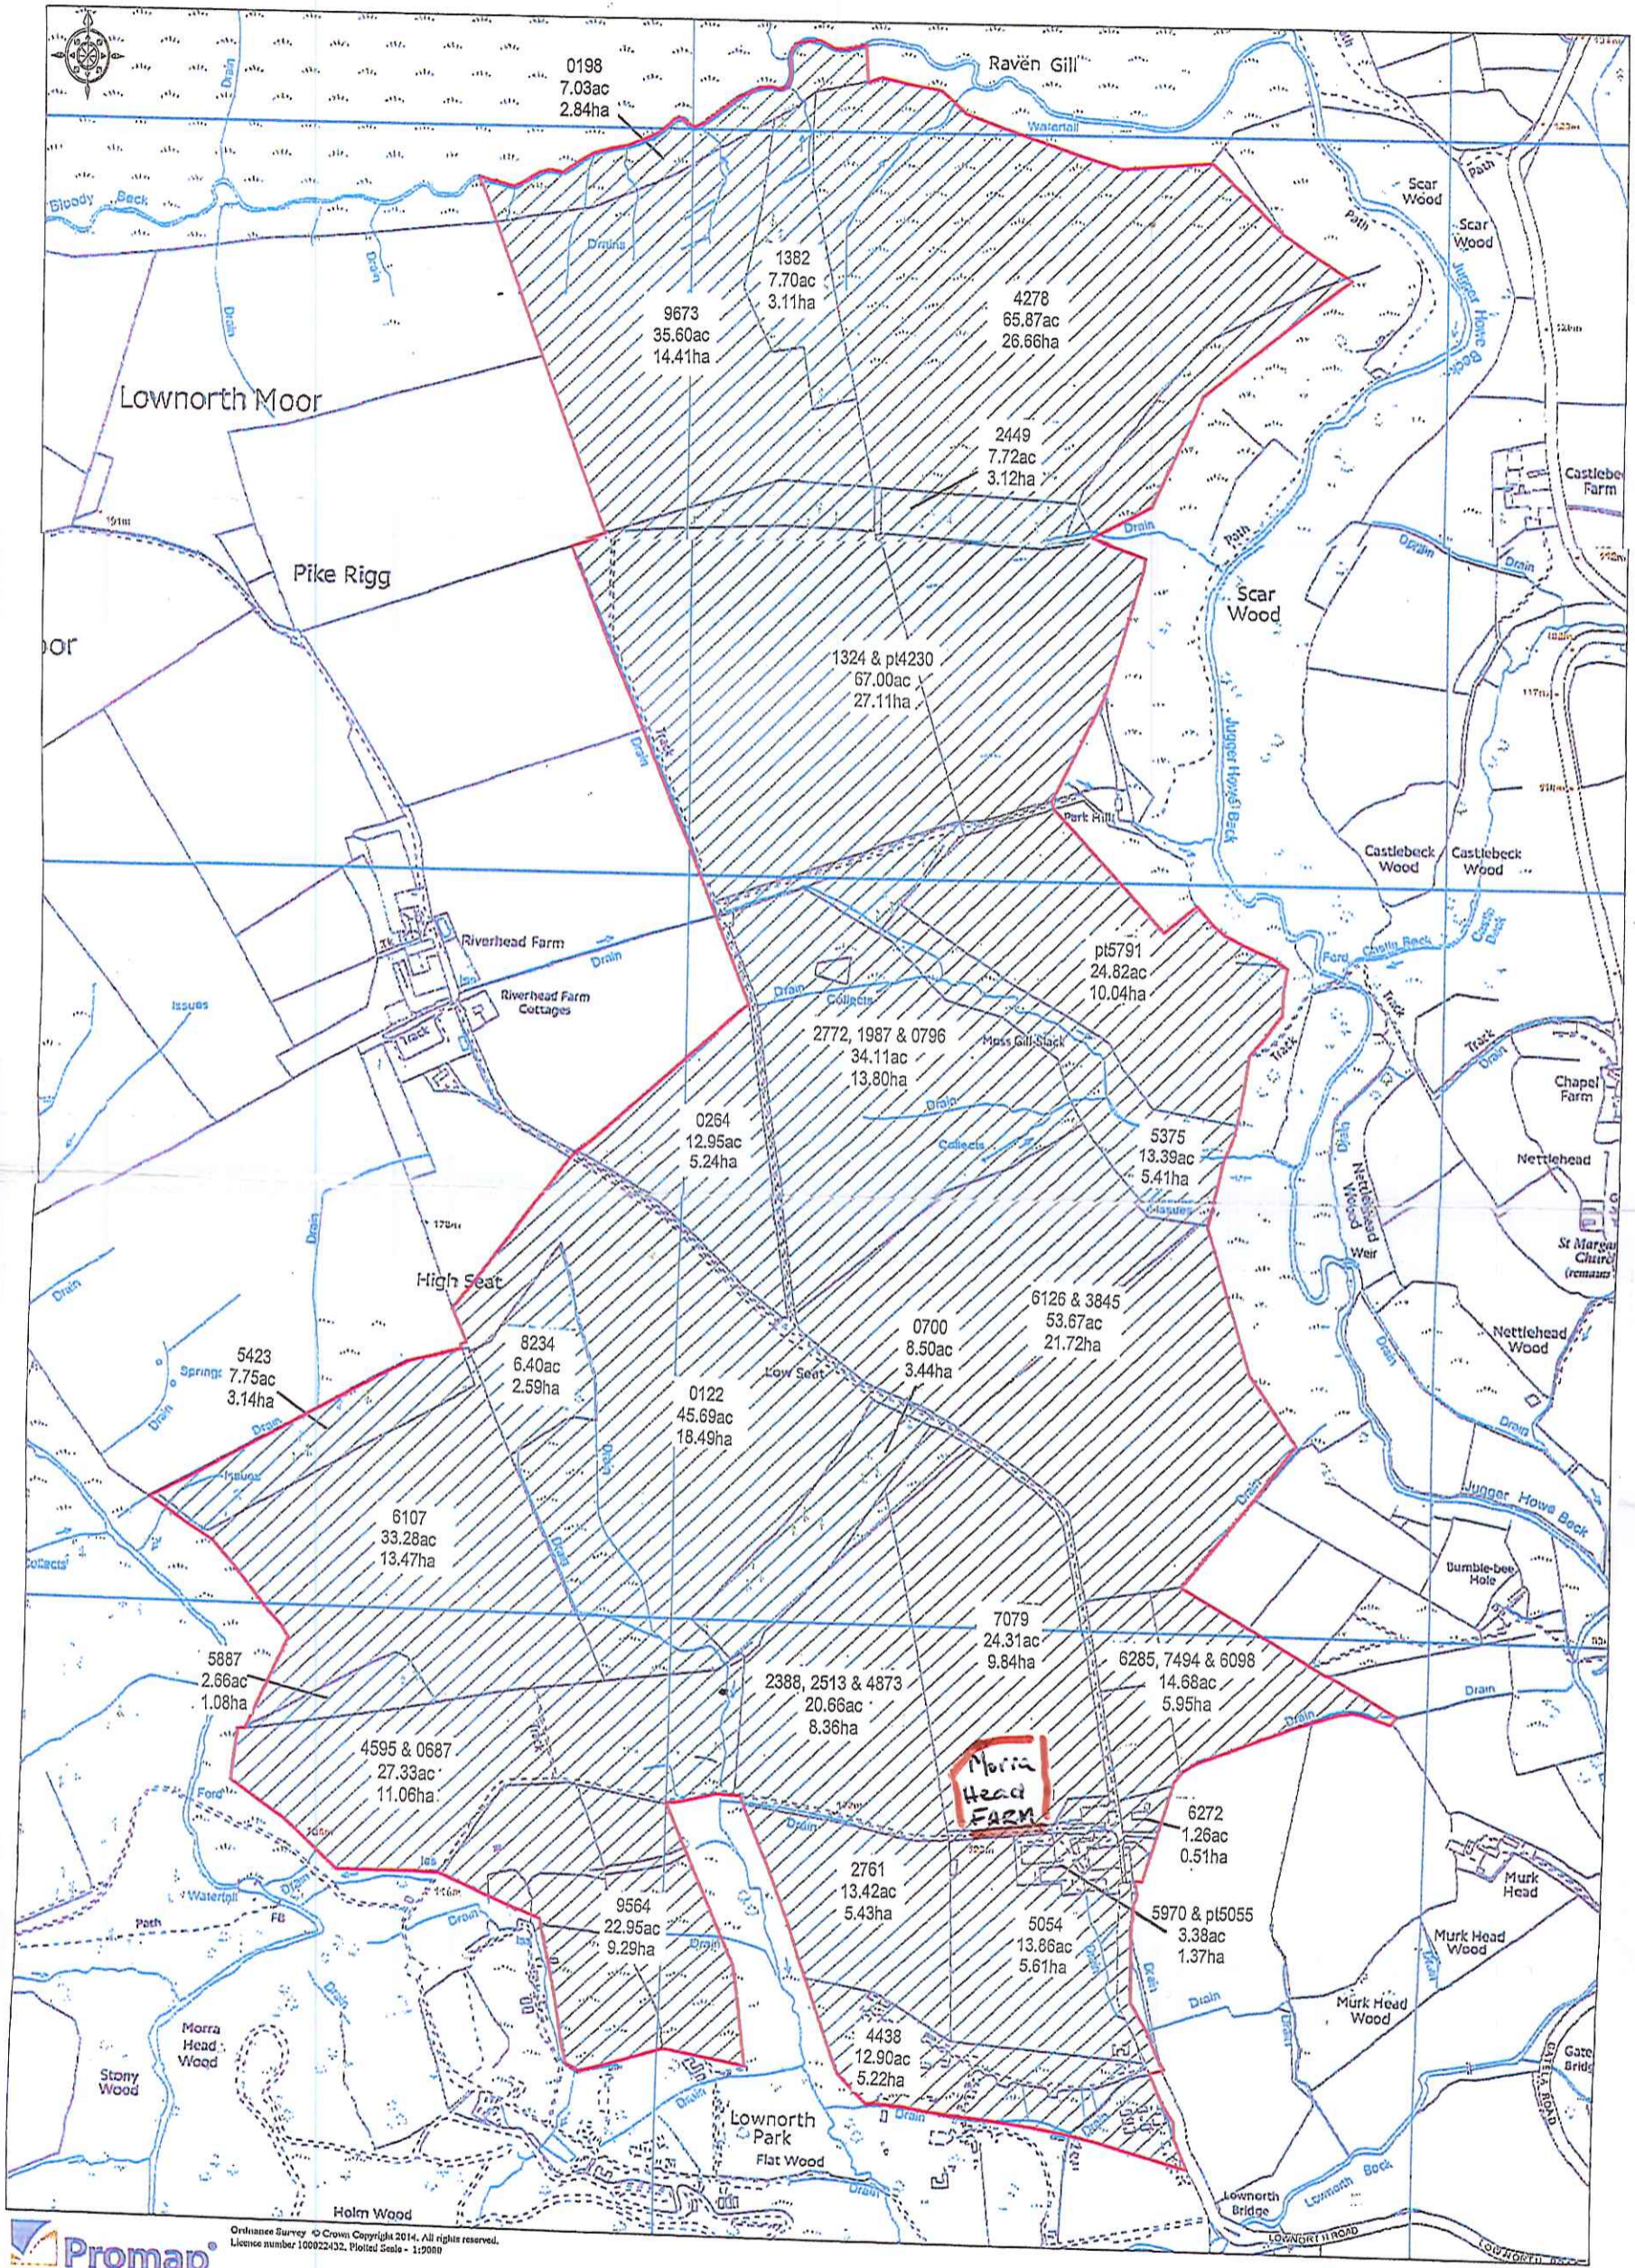

# LOCATION PLAN.

Promap  
 Ordnance Survey © Crown Copyright 2014. All rights reserved.  
 License number 100022432. Plotted Scale - 1:2000

NYMNP  
 29 APR 2015