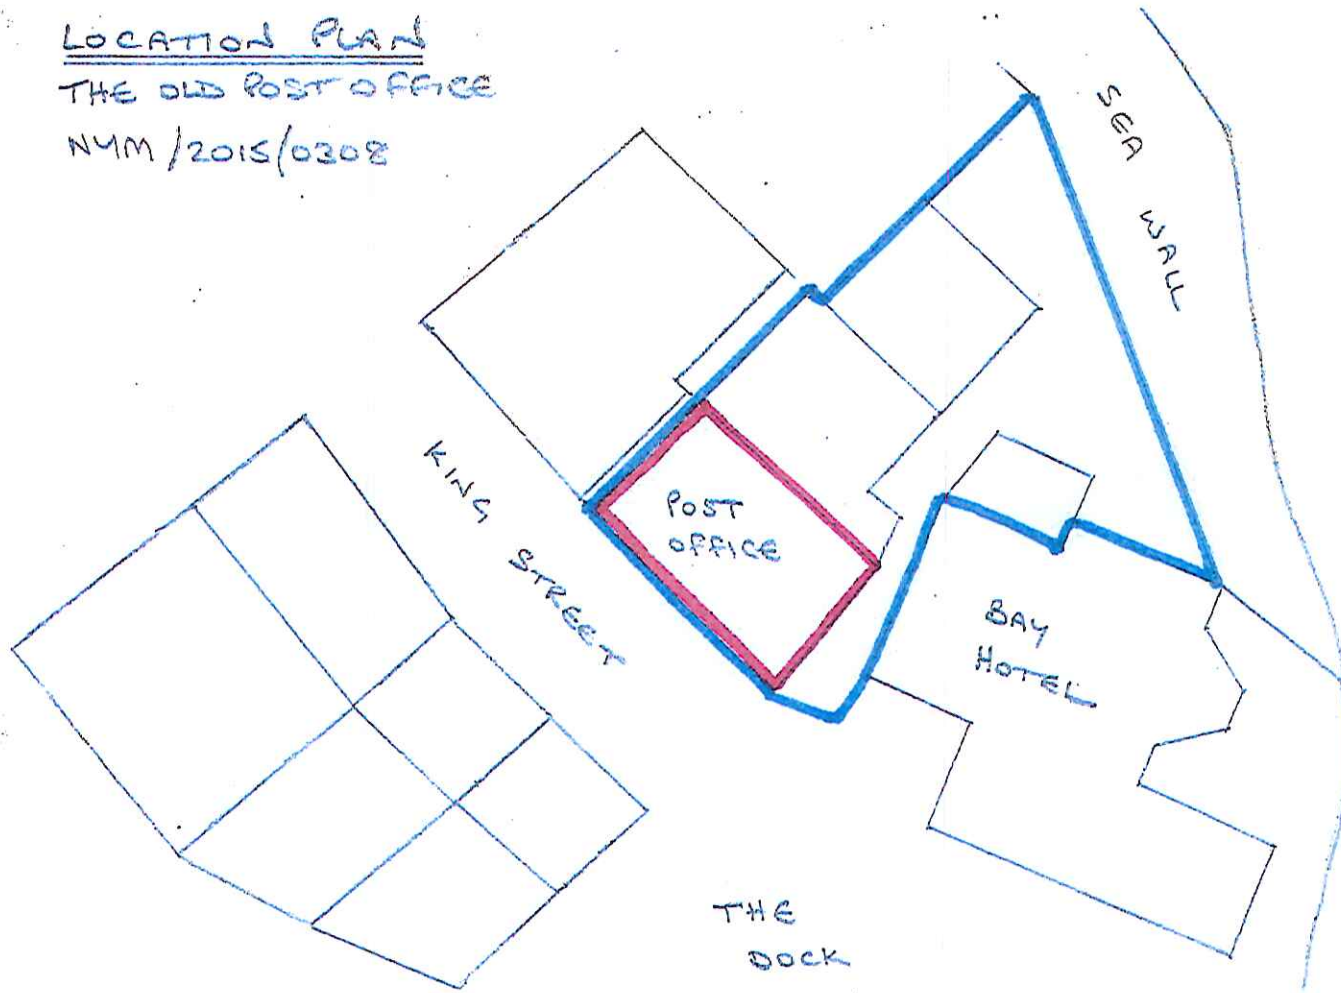

LOCATION PLAN
THE OLD POST OFFICE
NYM/2015/0308

SCALE
1:200

NYM/NPA
12 MAY 2015