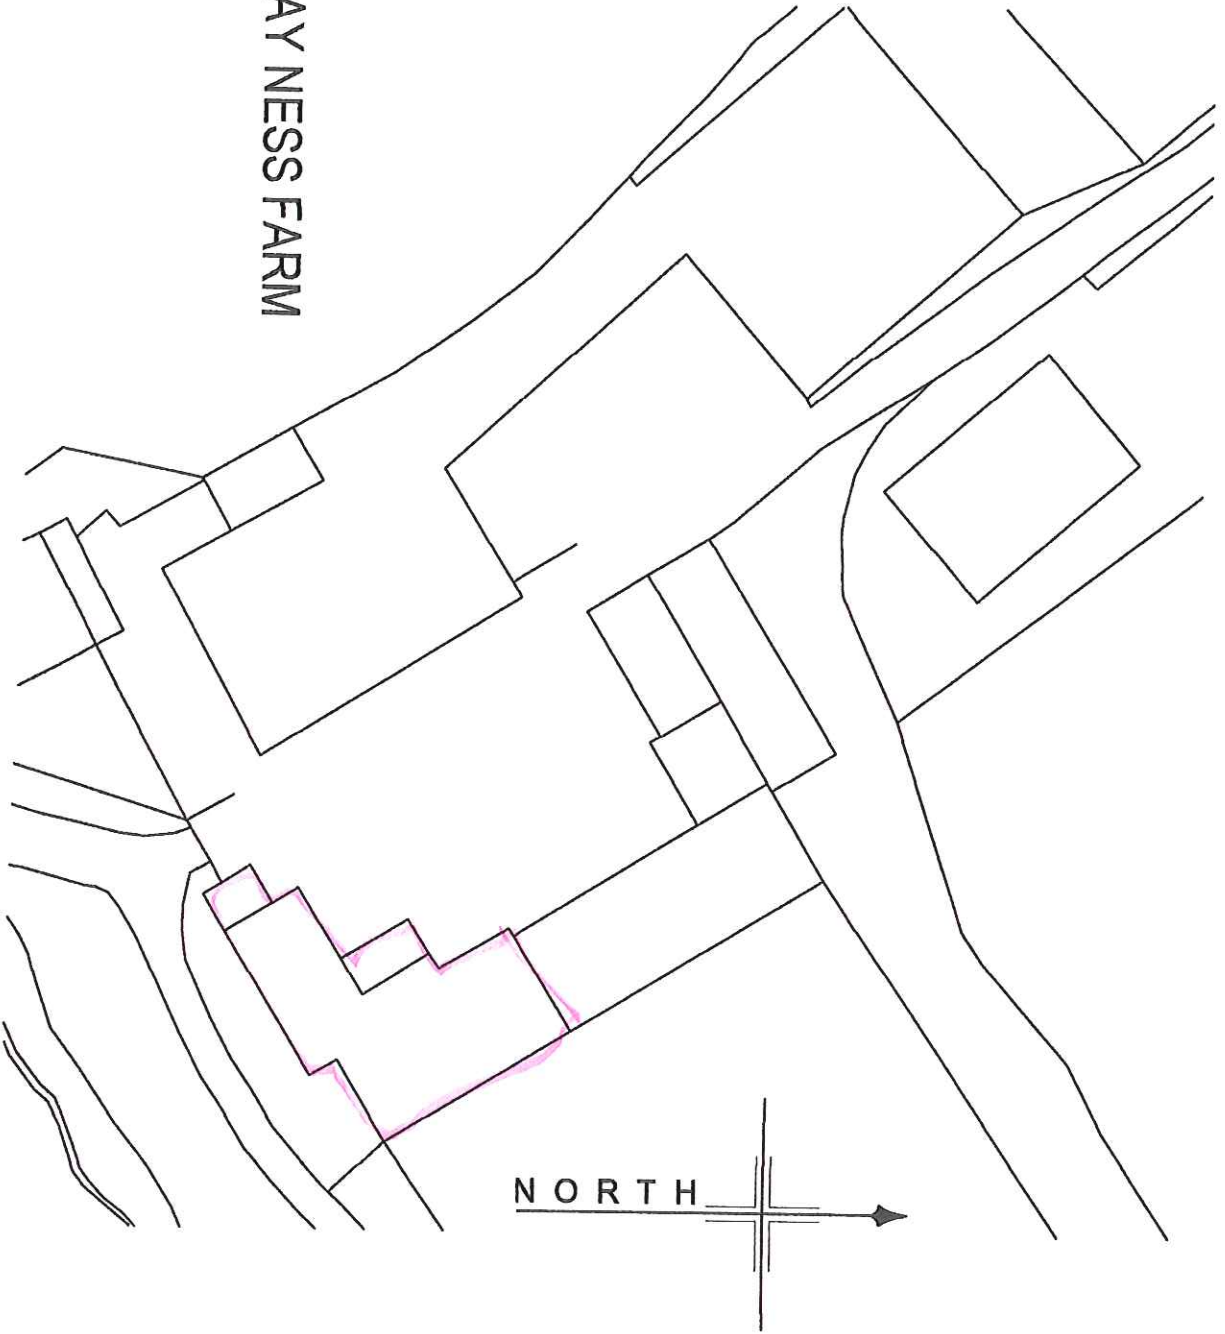

# BAY NESS FARM

NORTH

NYMNPA  
13 OCT 2011

REV.	DATE	DESCRIPTION
		Proposed <i>2007</i>
		<del>PROPOSED DORMER WINDOW</del>

Address  
BAY NESS FARM,  
ROBIN HOODS BAY, WHITBY.

Client  
Mr. & Mrs. Mike Thomas.

Drawing  
**EXISTING SITE LAYOUT PLAN**

Scale	Date	Drawn by	Dwg no.
1:500	June '10	J.P.	MCT02/a