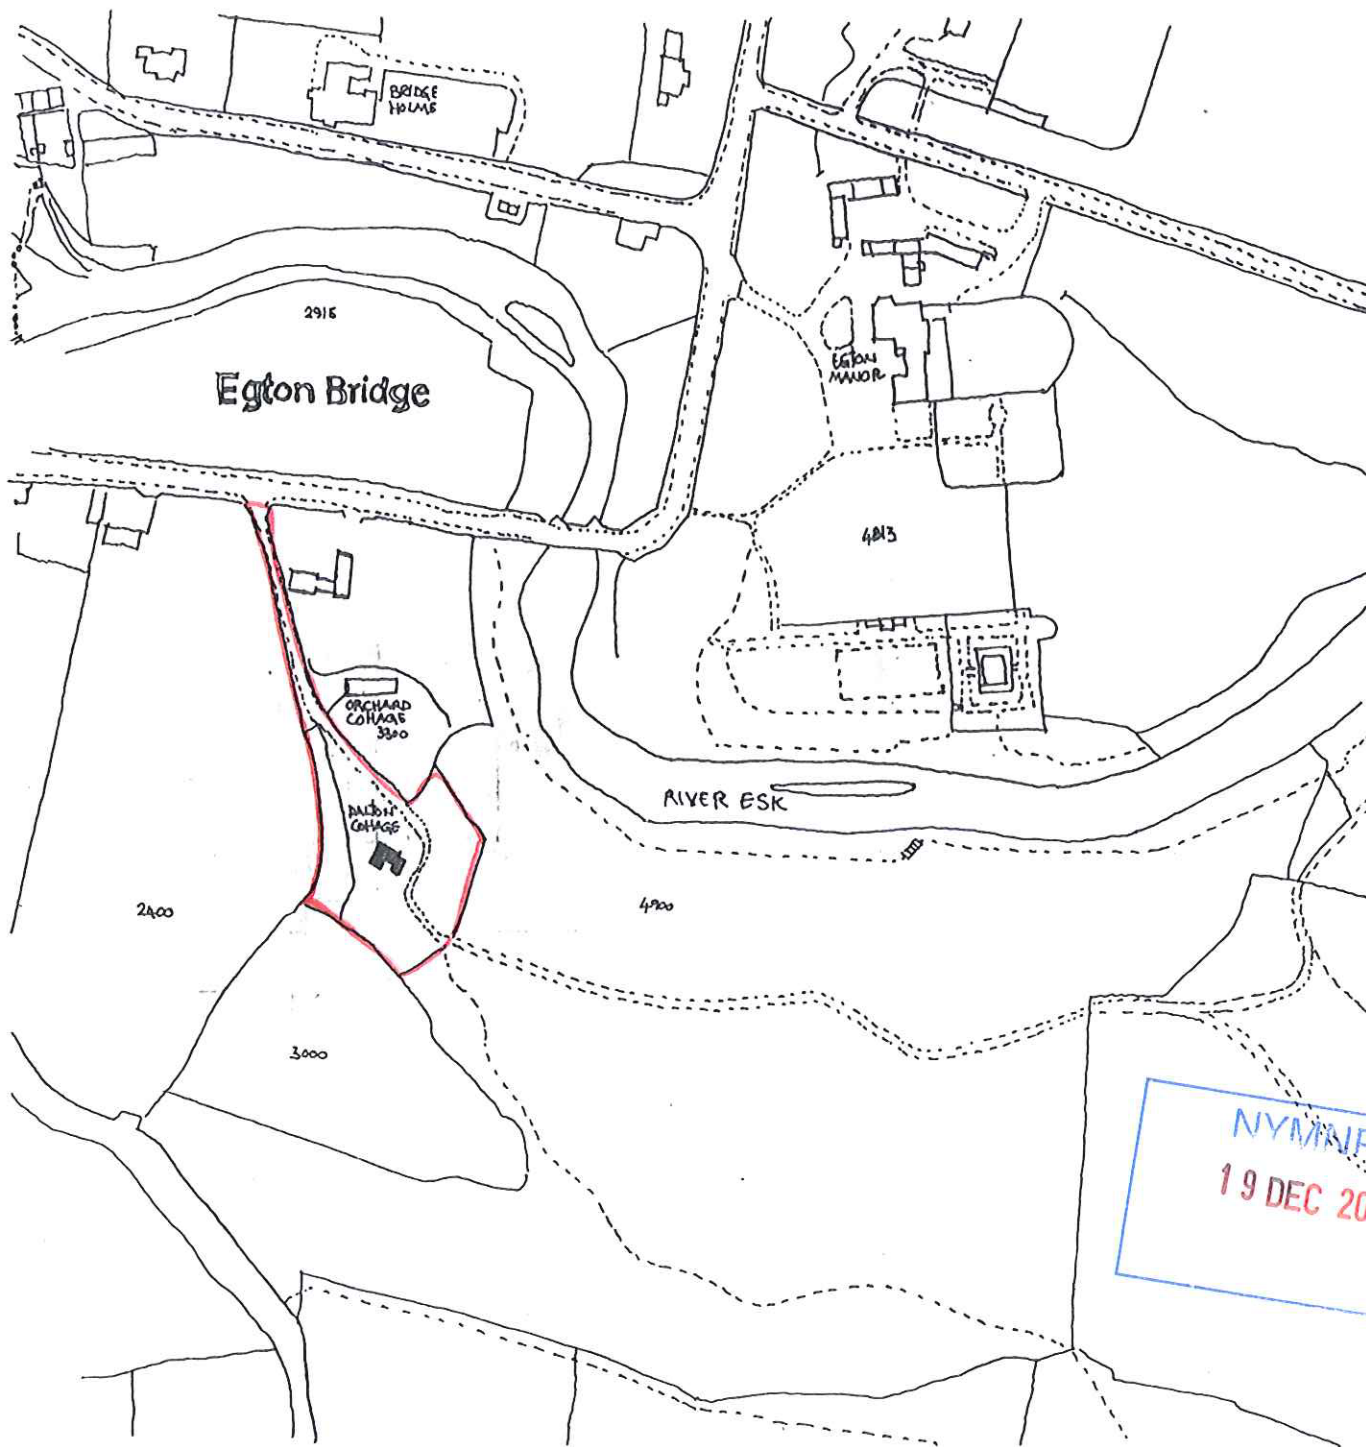

LOCATION PLAN

NYM/NPA  
19 DEC 2011

DALTON COTTAGE  
EGTON BRIDGE  
GRID REF: NZ 803 450  
SCALE: 1:2500