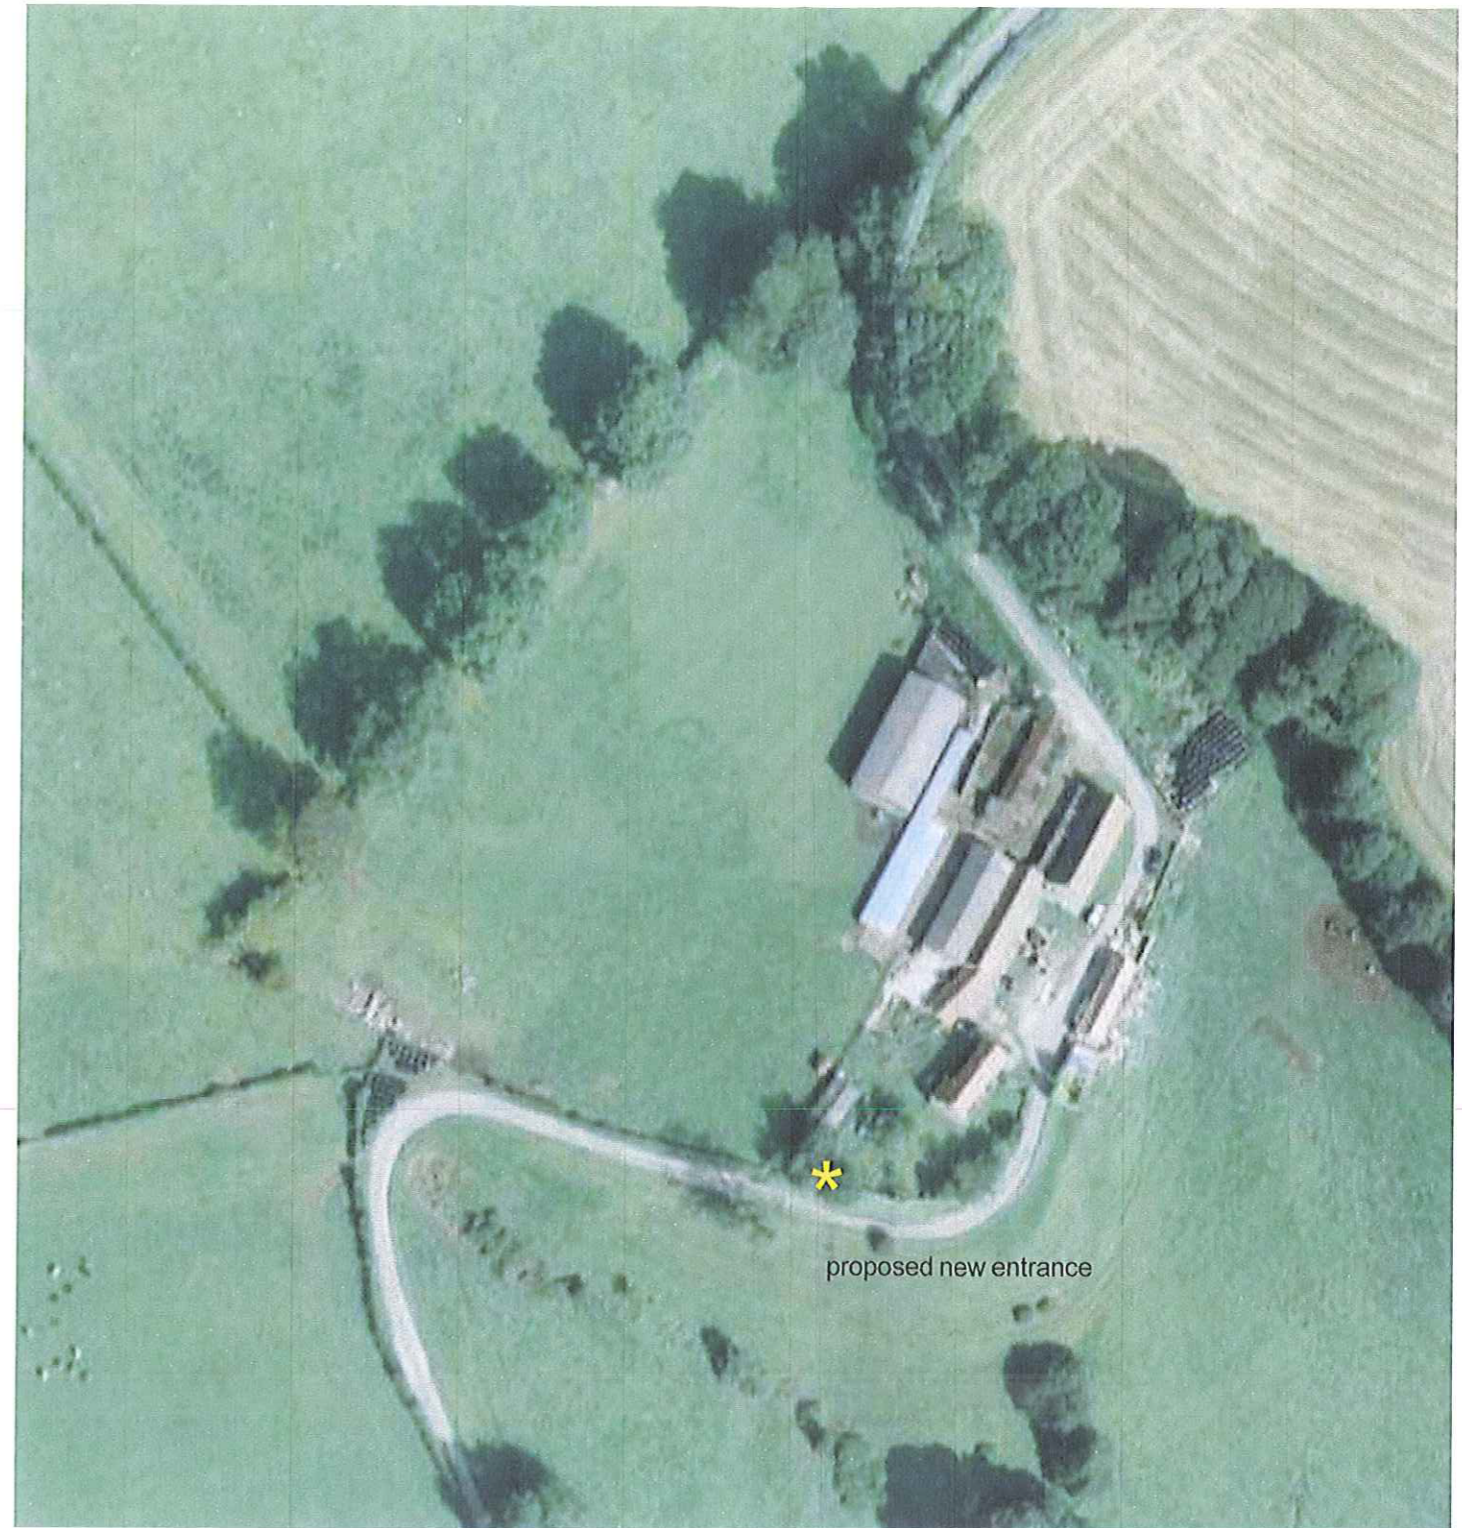

Proposed new Entrance at Manor House Farm Troutdale, Scarborough For: John Guthrie

Location Plan

Location Plan & Aerial View

scale 1:2500
date May '12
Ref. 1344/01

Aerial View

NYMIPA
29 JUN 2012