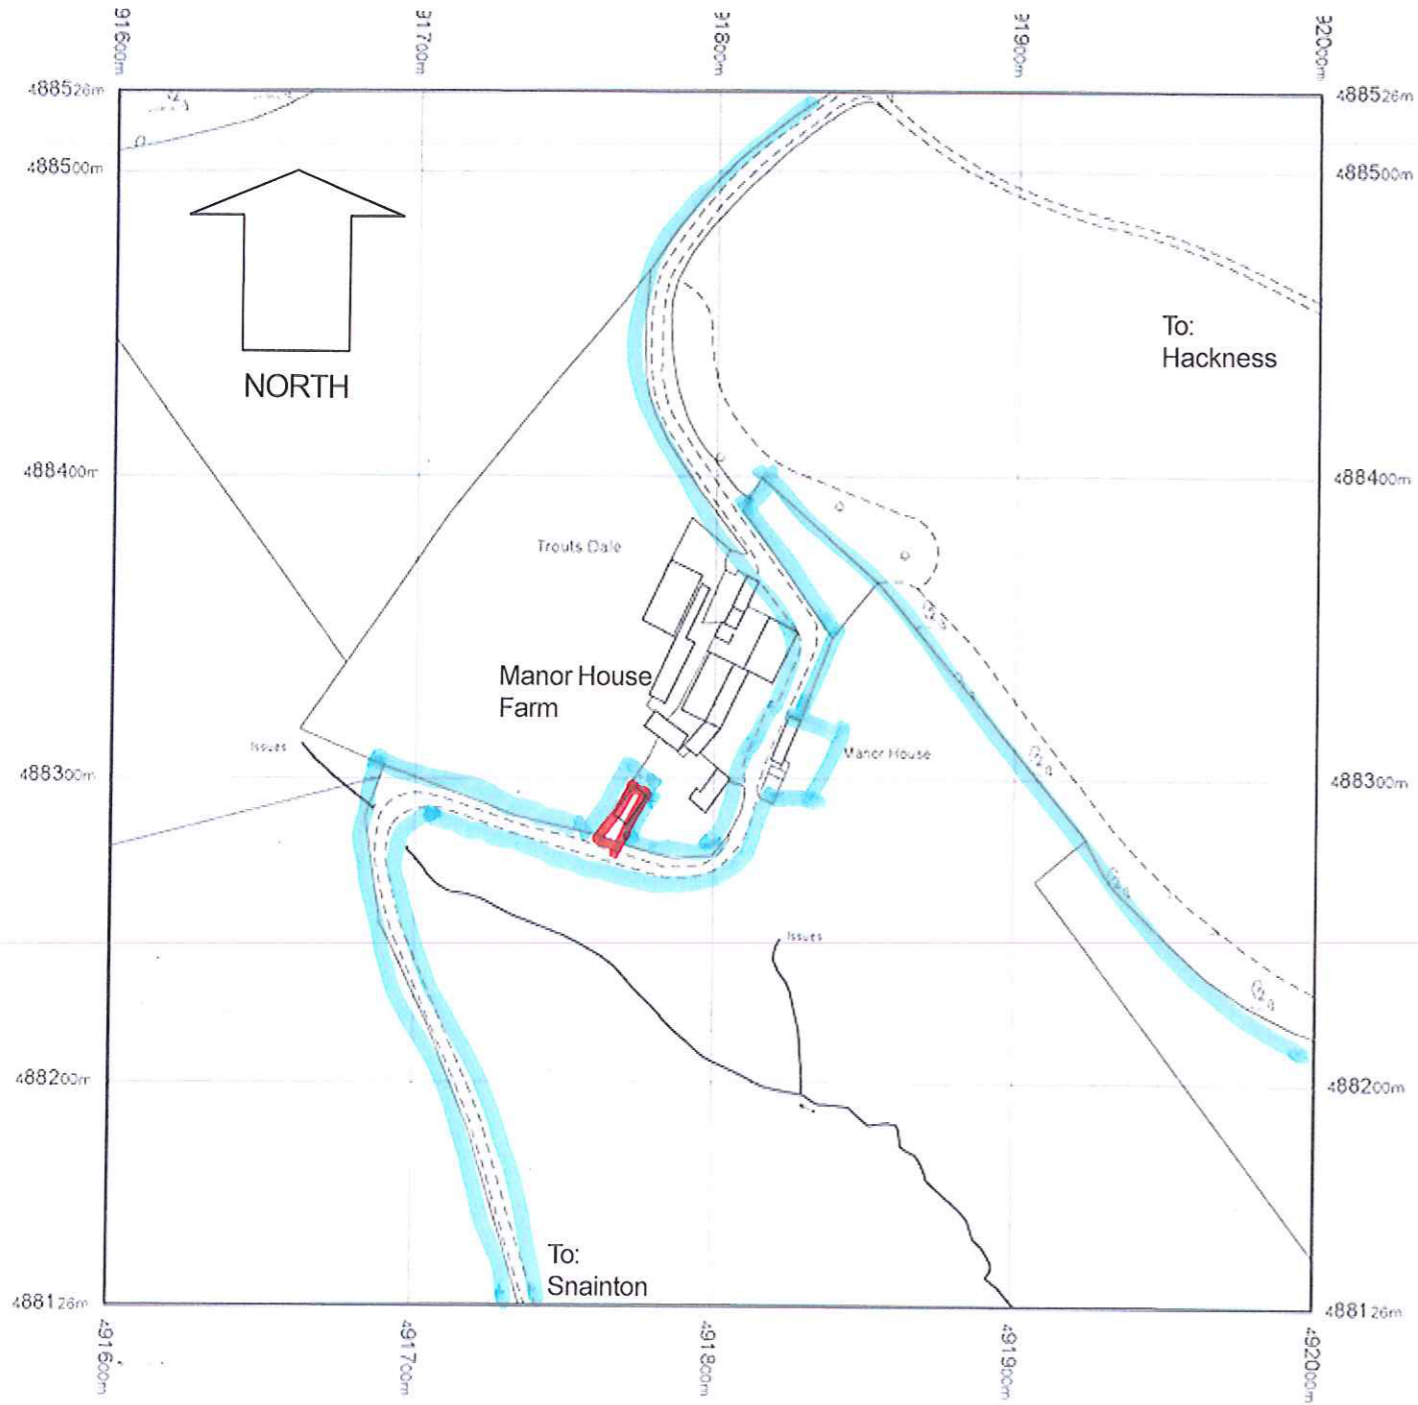

Proposed new Entrance at Manor House Farm Troutdale, Scarborough For: John Guthrie

Location Plan

Location Plan & Aerial View

scale 1:2500
date May '12
Ref. 1344/01

Aerial View

NYMIPA
29 JUN 2012