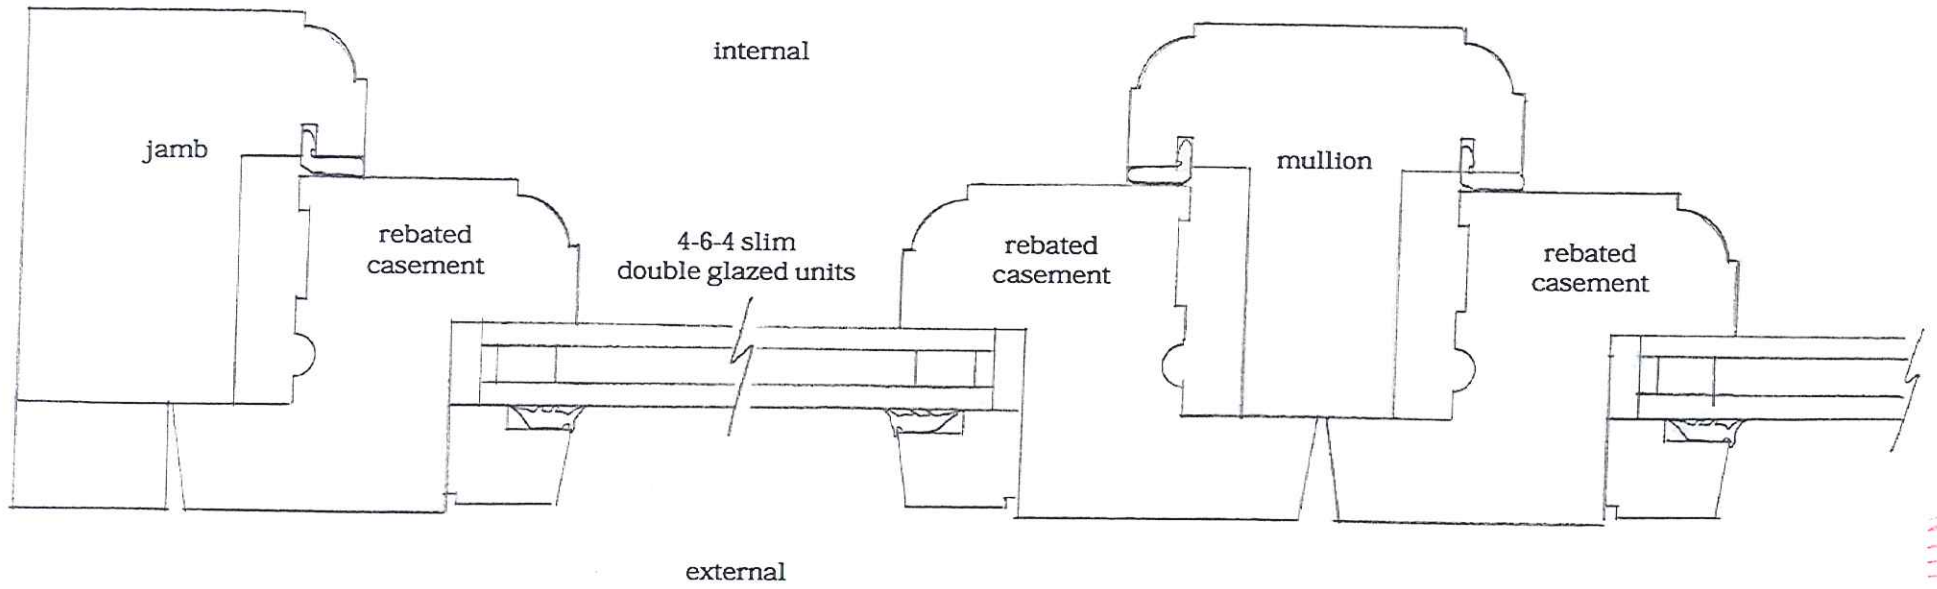

Horizontal Section

NYMADA
13 FEB 2012

NYMADA / 2012 / 0094 / FL 4