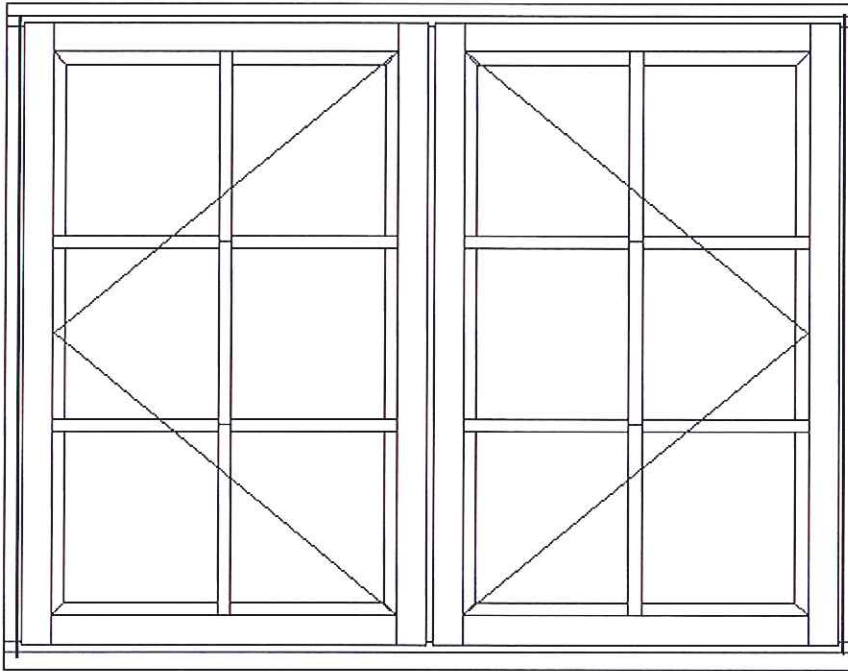

Ref: SH/004

Description: Drawings of casement windows

Front View

Mr & Mrs Squires-Parkin

Sherwood House, The Square, Robin Hood's Bay

Proposed timber rebated casement windows to dormers

Vertical Section

NYM/PA
13 FEB 2012