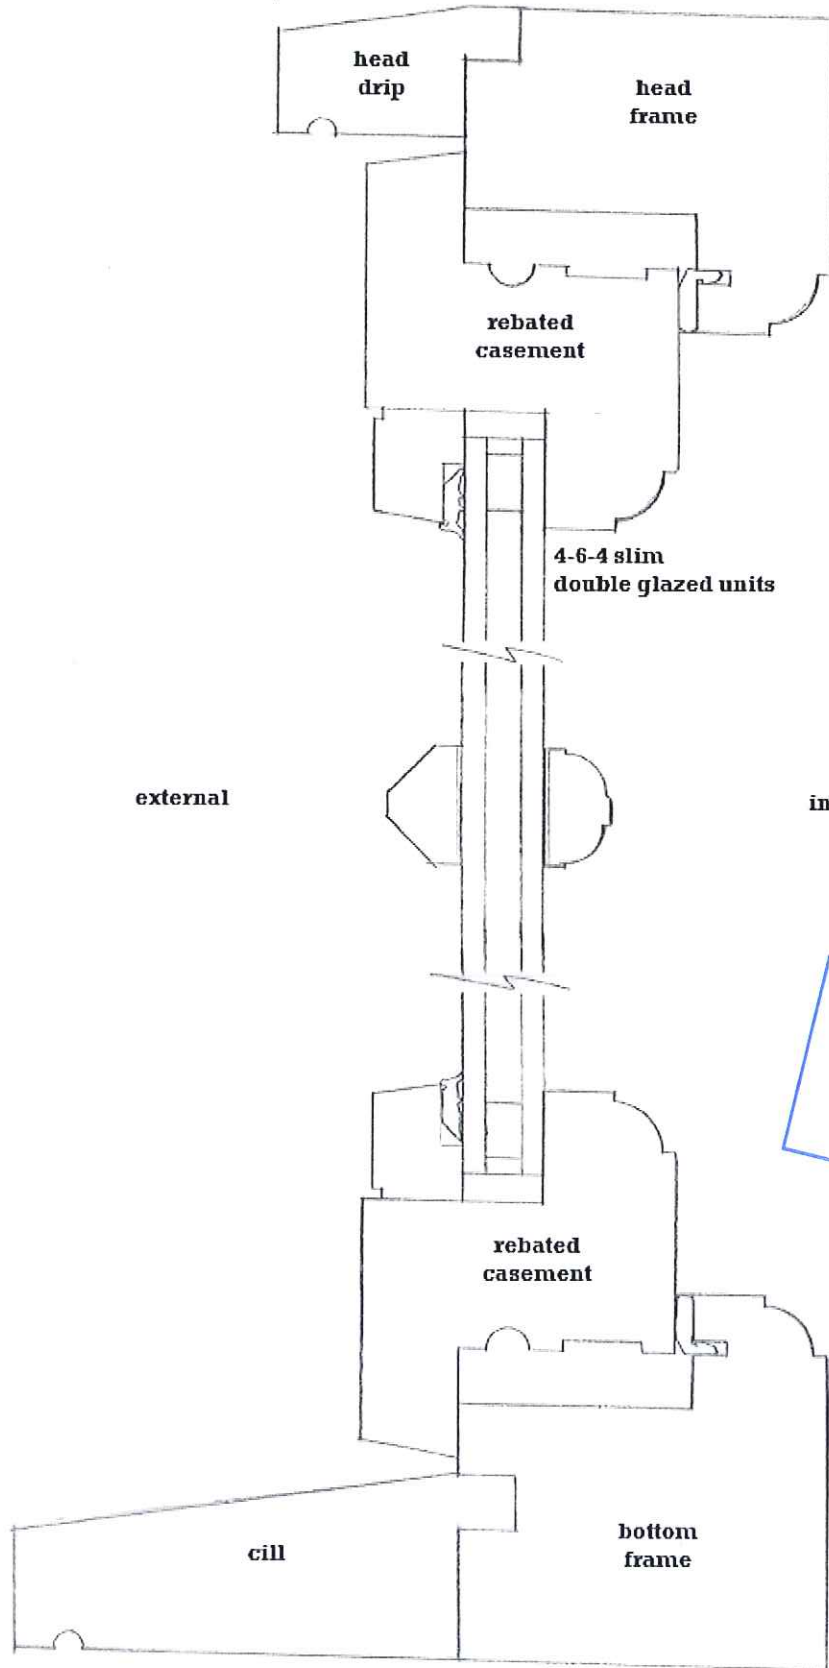

Ref: SH/004

Description: Drawings of casement windows

Front View

Mr & Mrs Squires-Parkin

Sherwood House, The Square, Robin Hood's Bay

Proposed timber rebated casement windows to dormers

Vertical Section

NYM/PA
13 FEB 2012