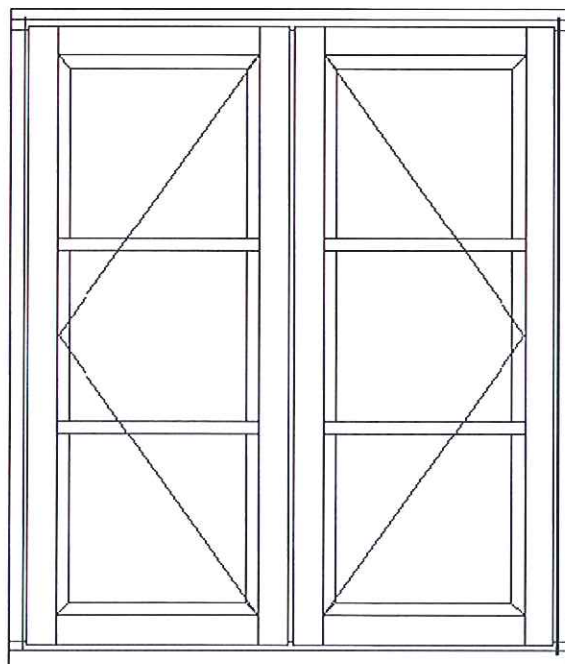

Ref: SH/004

Description: Drawings of casement windows

Front View

Mr & Mrs Squires-Parkin

Sherwood House, The Square, Robin Hood's Bay

Proposed timber rebated casement windows to dormers

Vertical Section

NYM/PA
13 FEB 2012