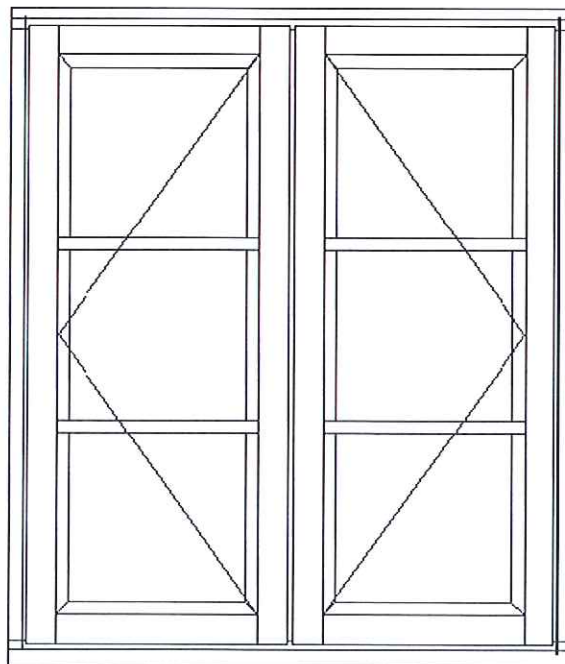

Ref: SH/004

Description: Drawings of casement windows

## Front View

**Mr & Mrs Squires-Parkin**

Sherwood House, The Square, Robin Hood's Bay

Proposed timber rebated casement windows to dormers