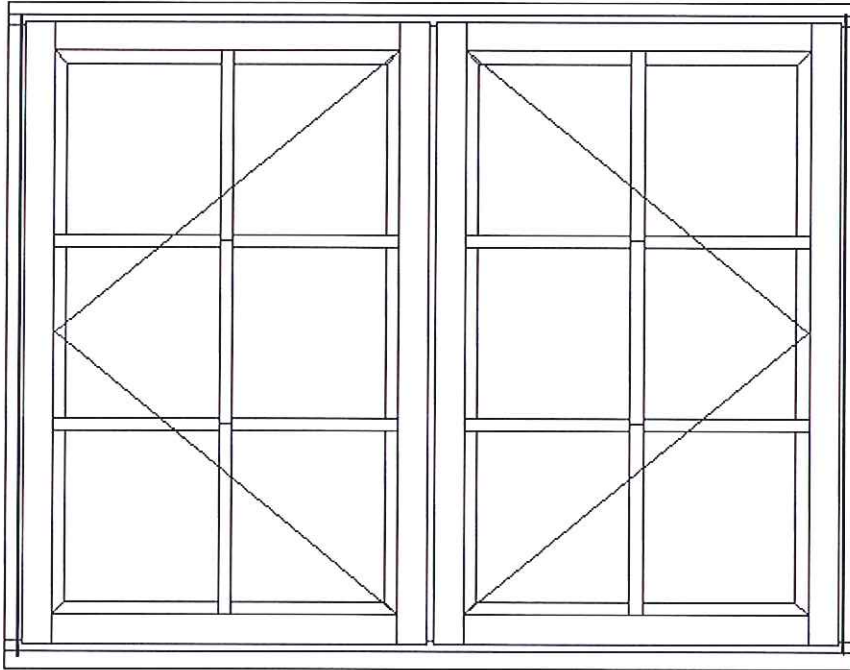

Ref: SH/004

Description: Drawings of casement windows

## Front View

**Mr & Mrs Squires-Parkin**

Sherwood House, The Square, Robin Hood's Bay

Proposed timber rebated casement windows to dormers