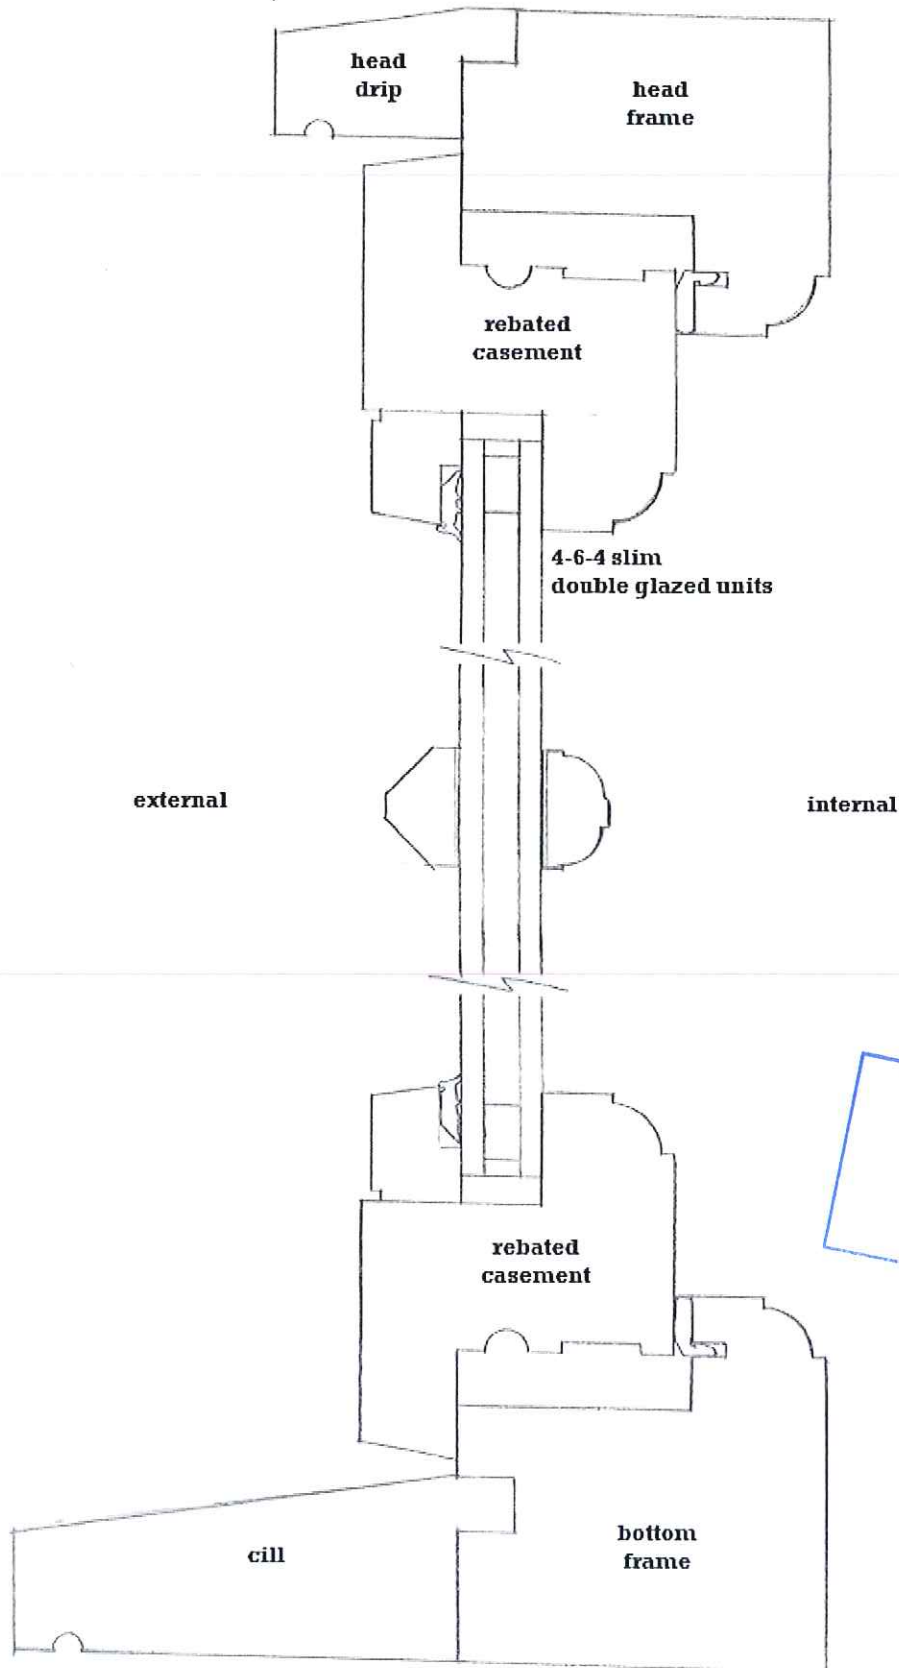

Vertical Section

NYMNDP
13 FEB 2012