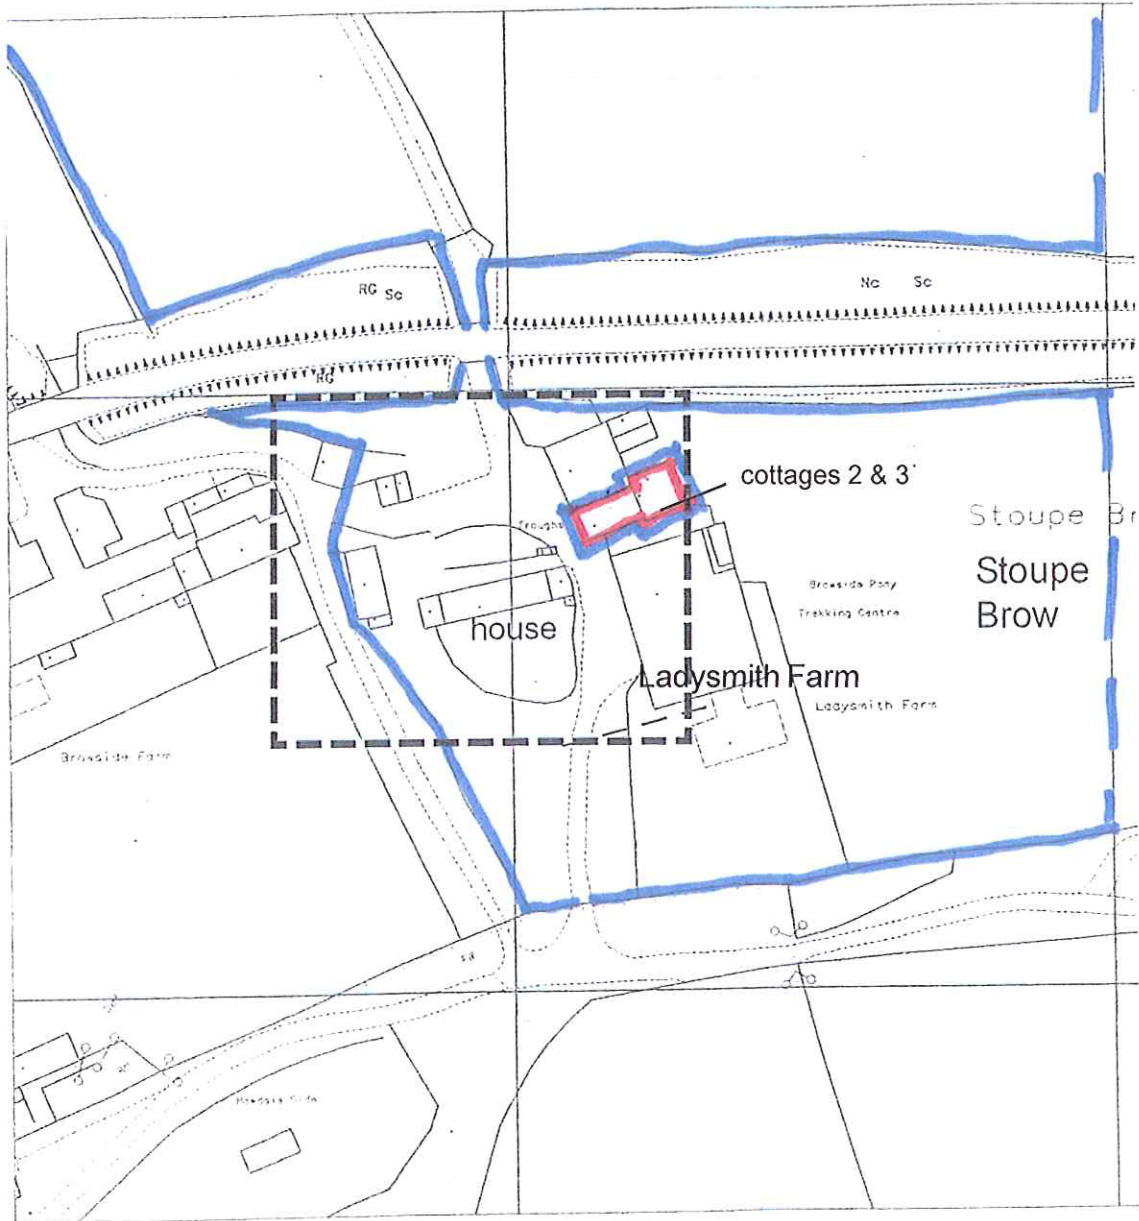

Proposed Conversion of Existing Outbuildings  
to Form Guest Accommodation  
At Ladysmith Farm, Stoupe Brow, Ravenscar  
For. Mr. T. Jones

Location Plan

Cottages 2 and 3 - Amendments

scale 1:1250  
date - Feb '12  
ref. 1243/61