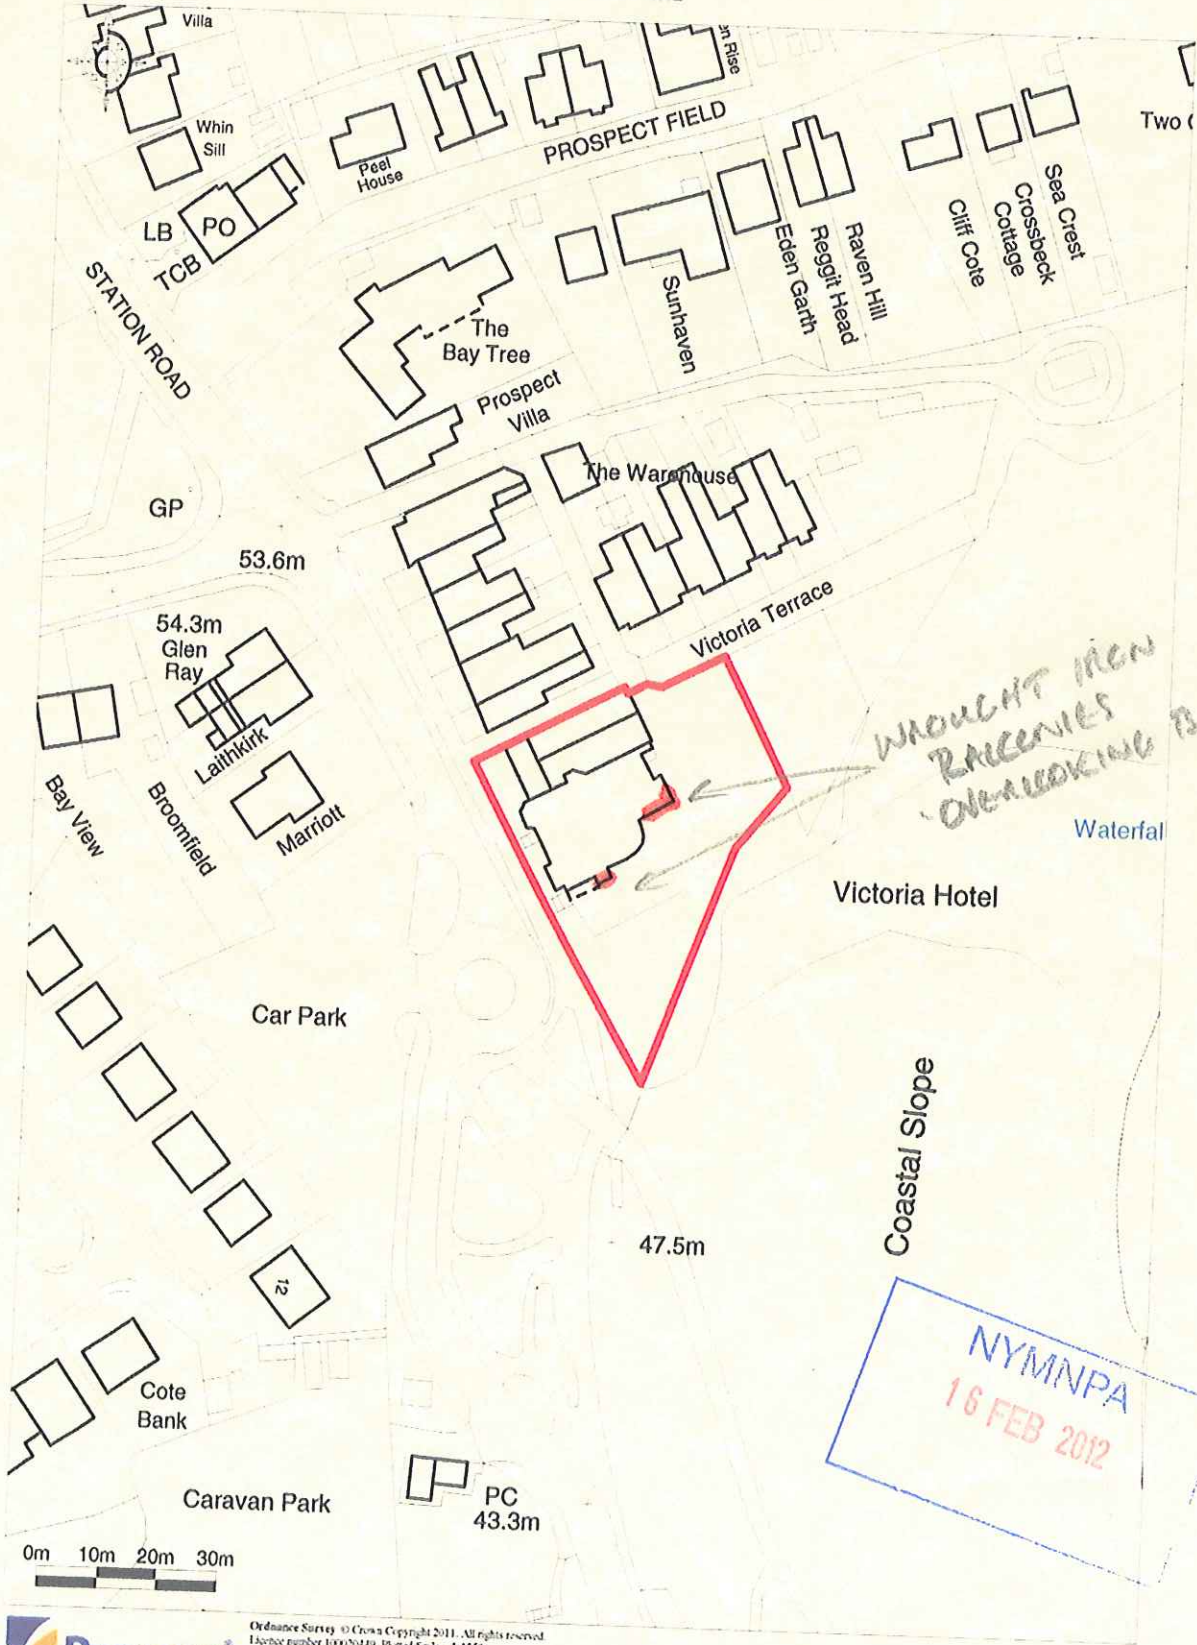

NYM / 2012 / 0109 / FL

Victoria Hotel
Station Road
Robin Hood's Bay
Whitby
YO22 4RL

WROUGHT IRON
RAILINGS
'OVERLOOKING BAY'

NYMNP
16 FEB 2012

Ordnance Survey © Crown Copyright 2011. All rights reserved.
Licence number 100020449. Printed Scale - 1:1250