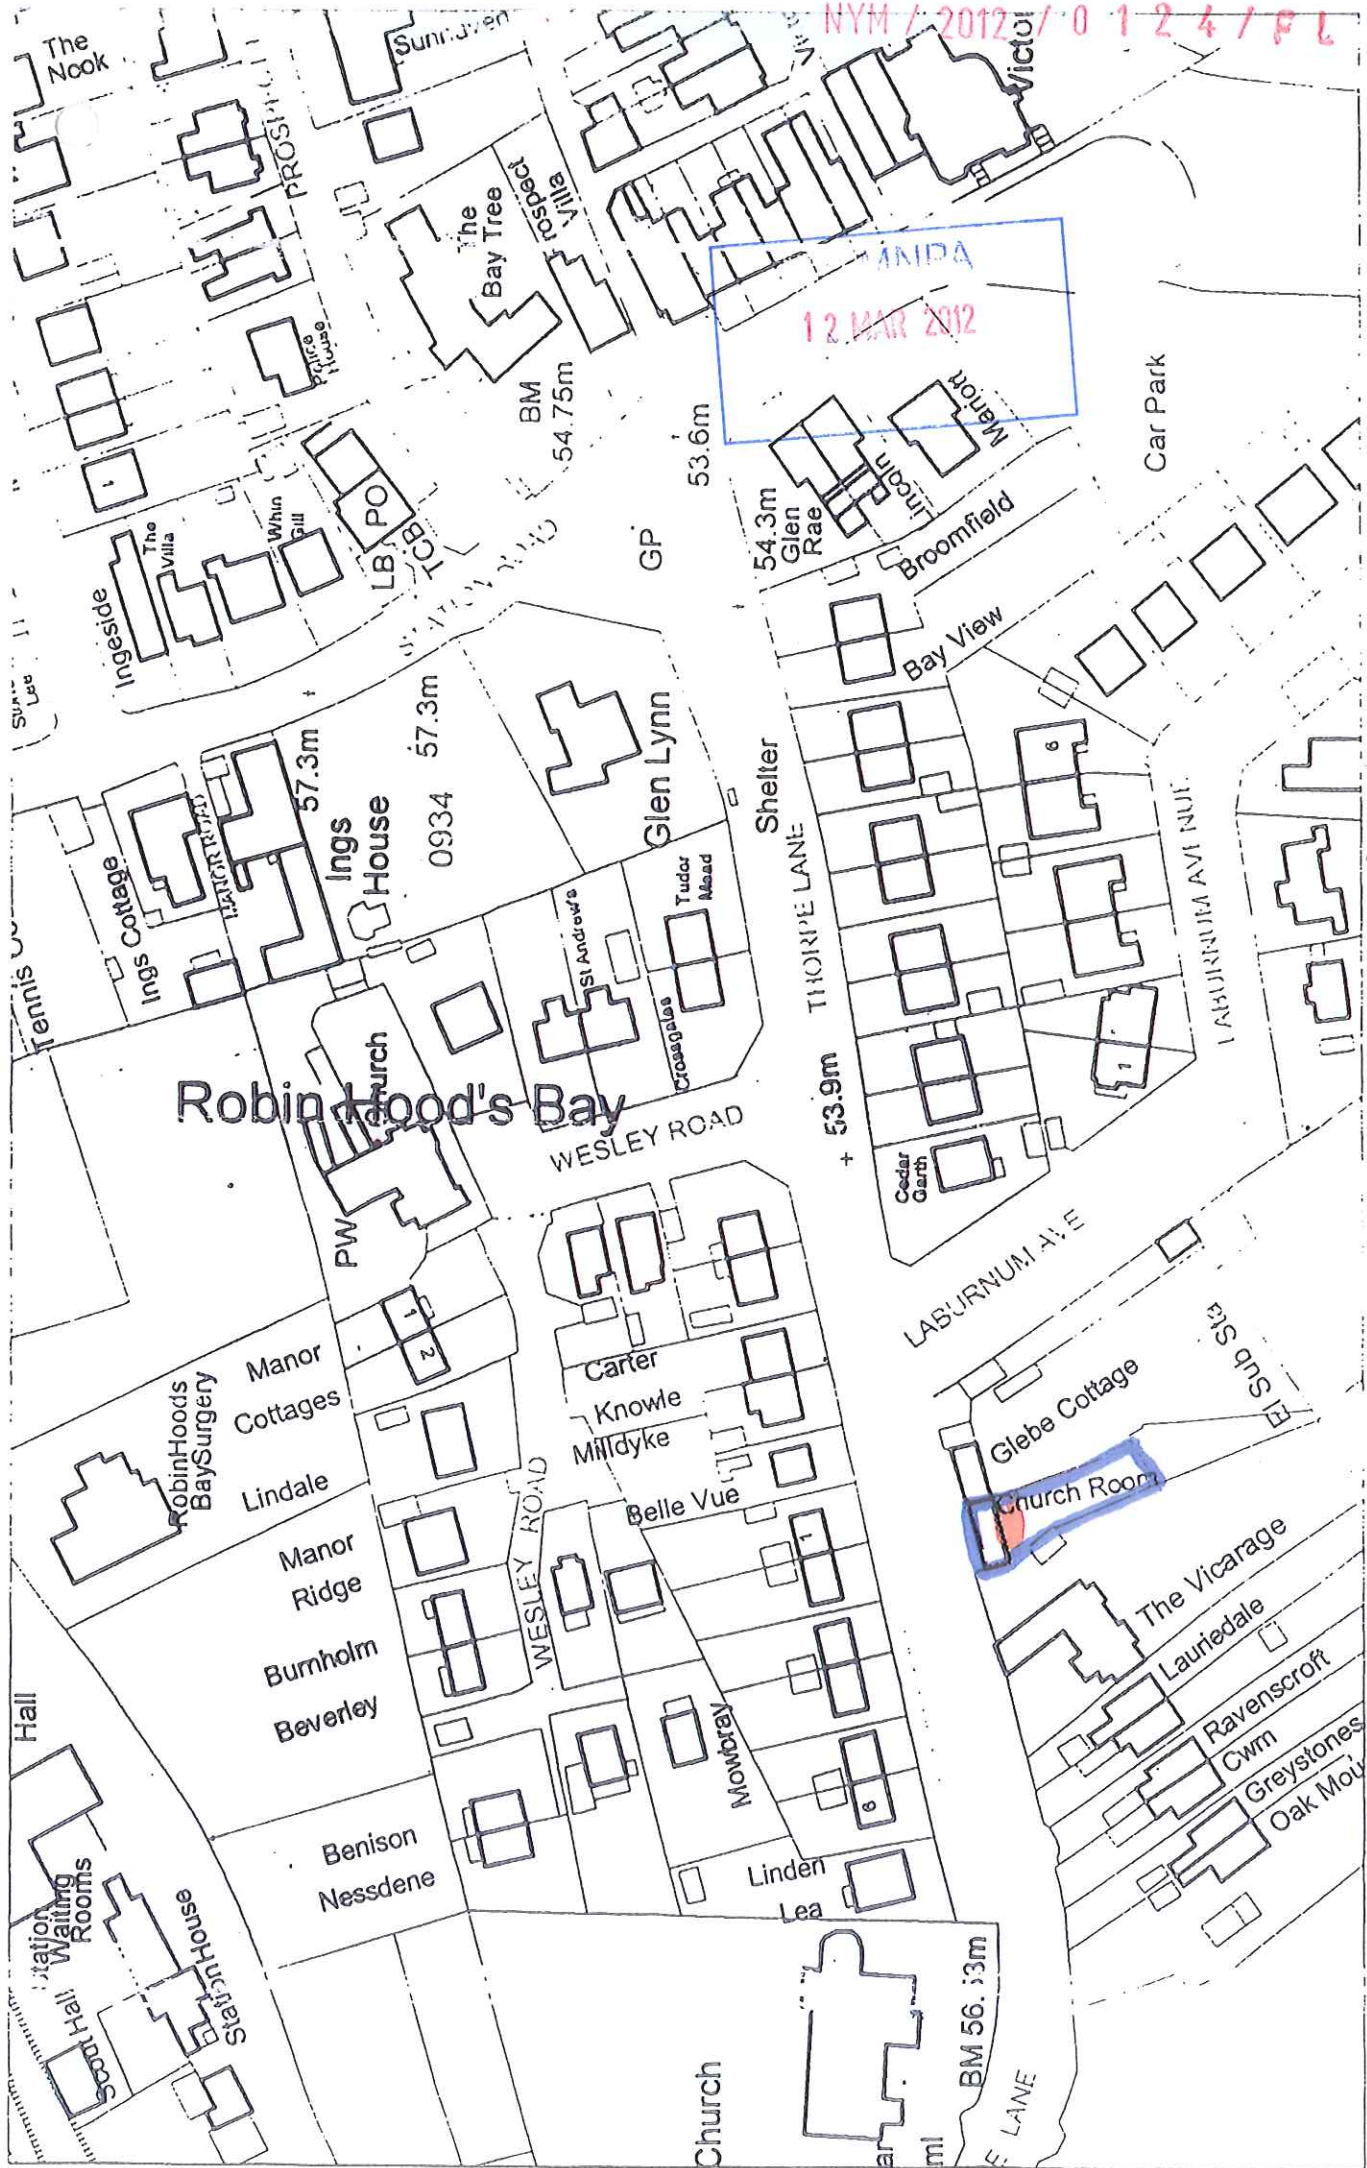

NYM / 2012 / 0 1 2 4 / FL

# Robin Hood's Bay

1:1250  
Scale

ANIDA  
12 MAR 2012

Church Room