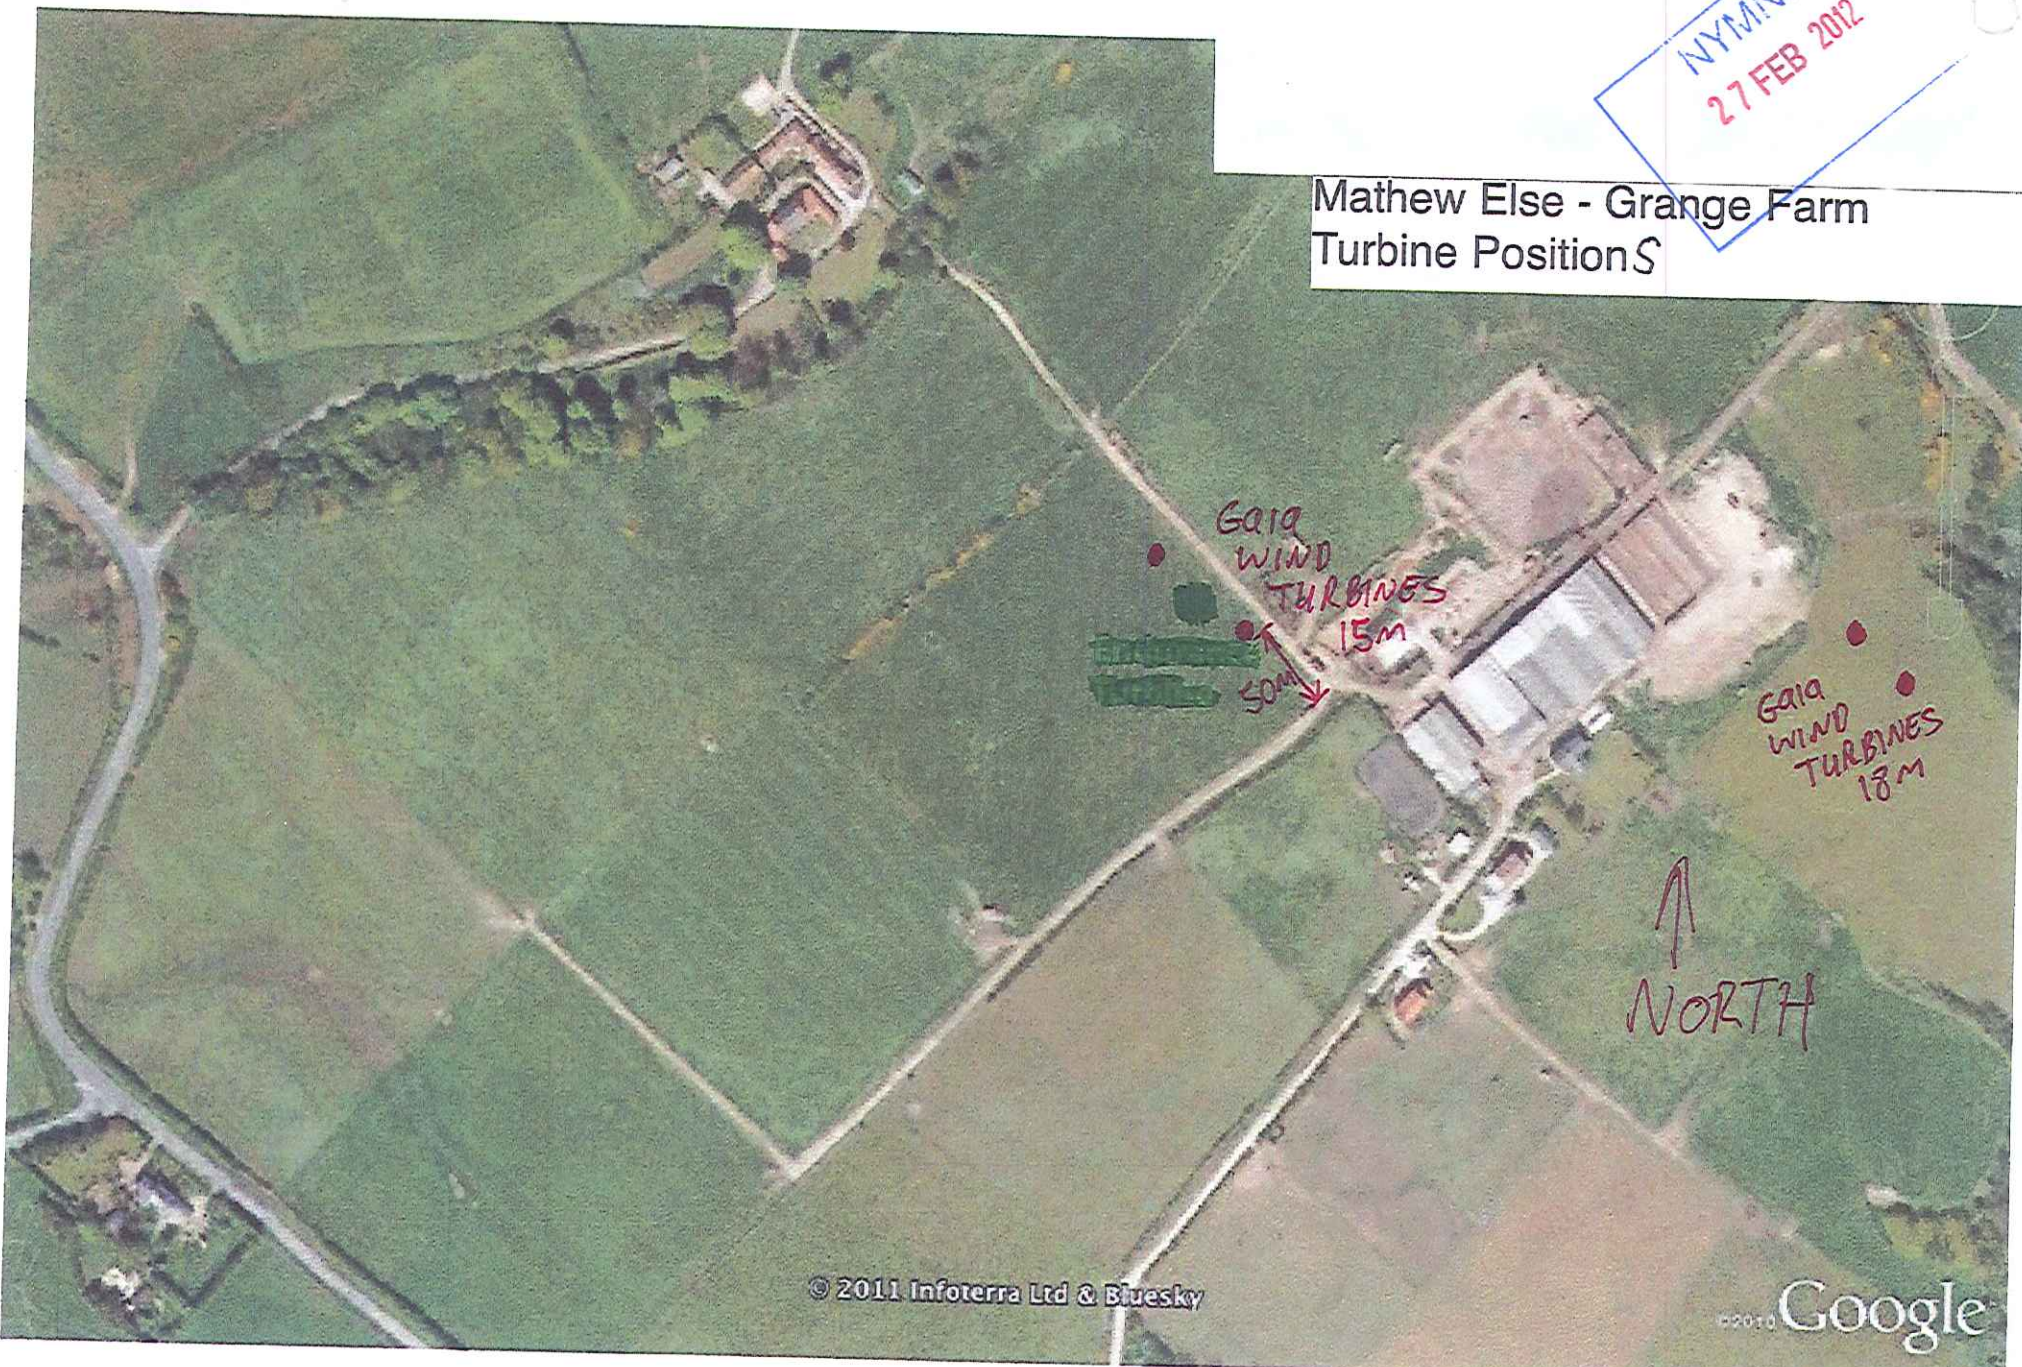

NYMNPA  
27 FEB 2012

Mathew Else - Grange Farm  
Turbine Position S

© 2011 Infoterra Ltd & Bluesky

Google

NYM / 2012 / 0130 / FL - 1