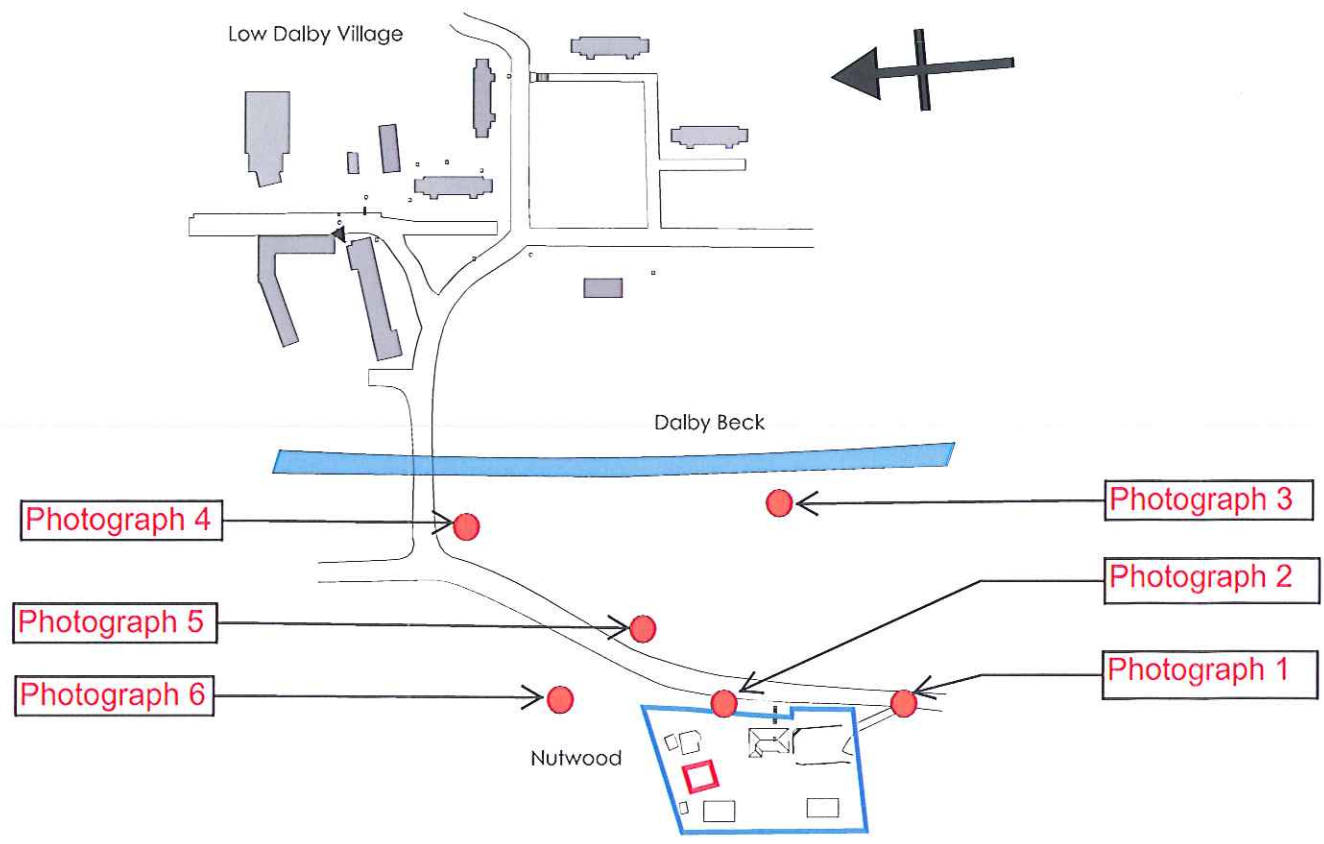

Dalby Forest Lodges	
Location Plan	
Feb 2012	1:2500
Drawing 1a	

● denotes photograph location

NYMNP
29 FEB 2012

Photograph 1 – Access Road to the Site showing the car park

Photograph 2 – Planting to northern boundary and glimpse of office.

NYMNP
29 FEB 2012

NYM / 2012 / 0 1 3 7 / FL

Photograph 3 – Long distant view of Nutwood and its curtilage can be seen in context.

Photograph 4 – Longer distance view from the north looking south toward the application site.

NYM/NPA
29 FEB 2012

Photograph 5 – View from north looking south toward application site.

Photograph 6 – View from south to application site where the office can be seen.

NYM/NPA
29 FEB 2012

This collection of photographs, are the same as previously shown, but include an orange arrow which denotes the height of the proposed building.