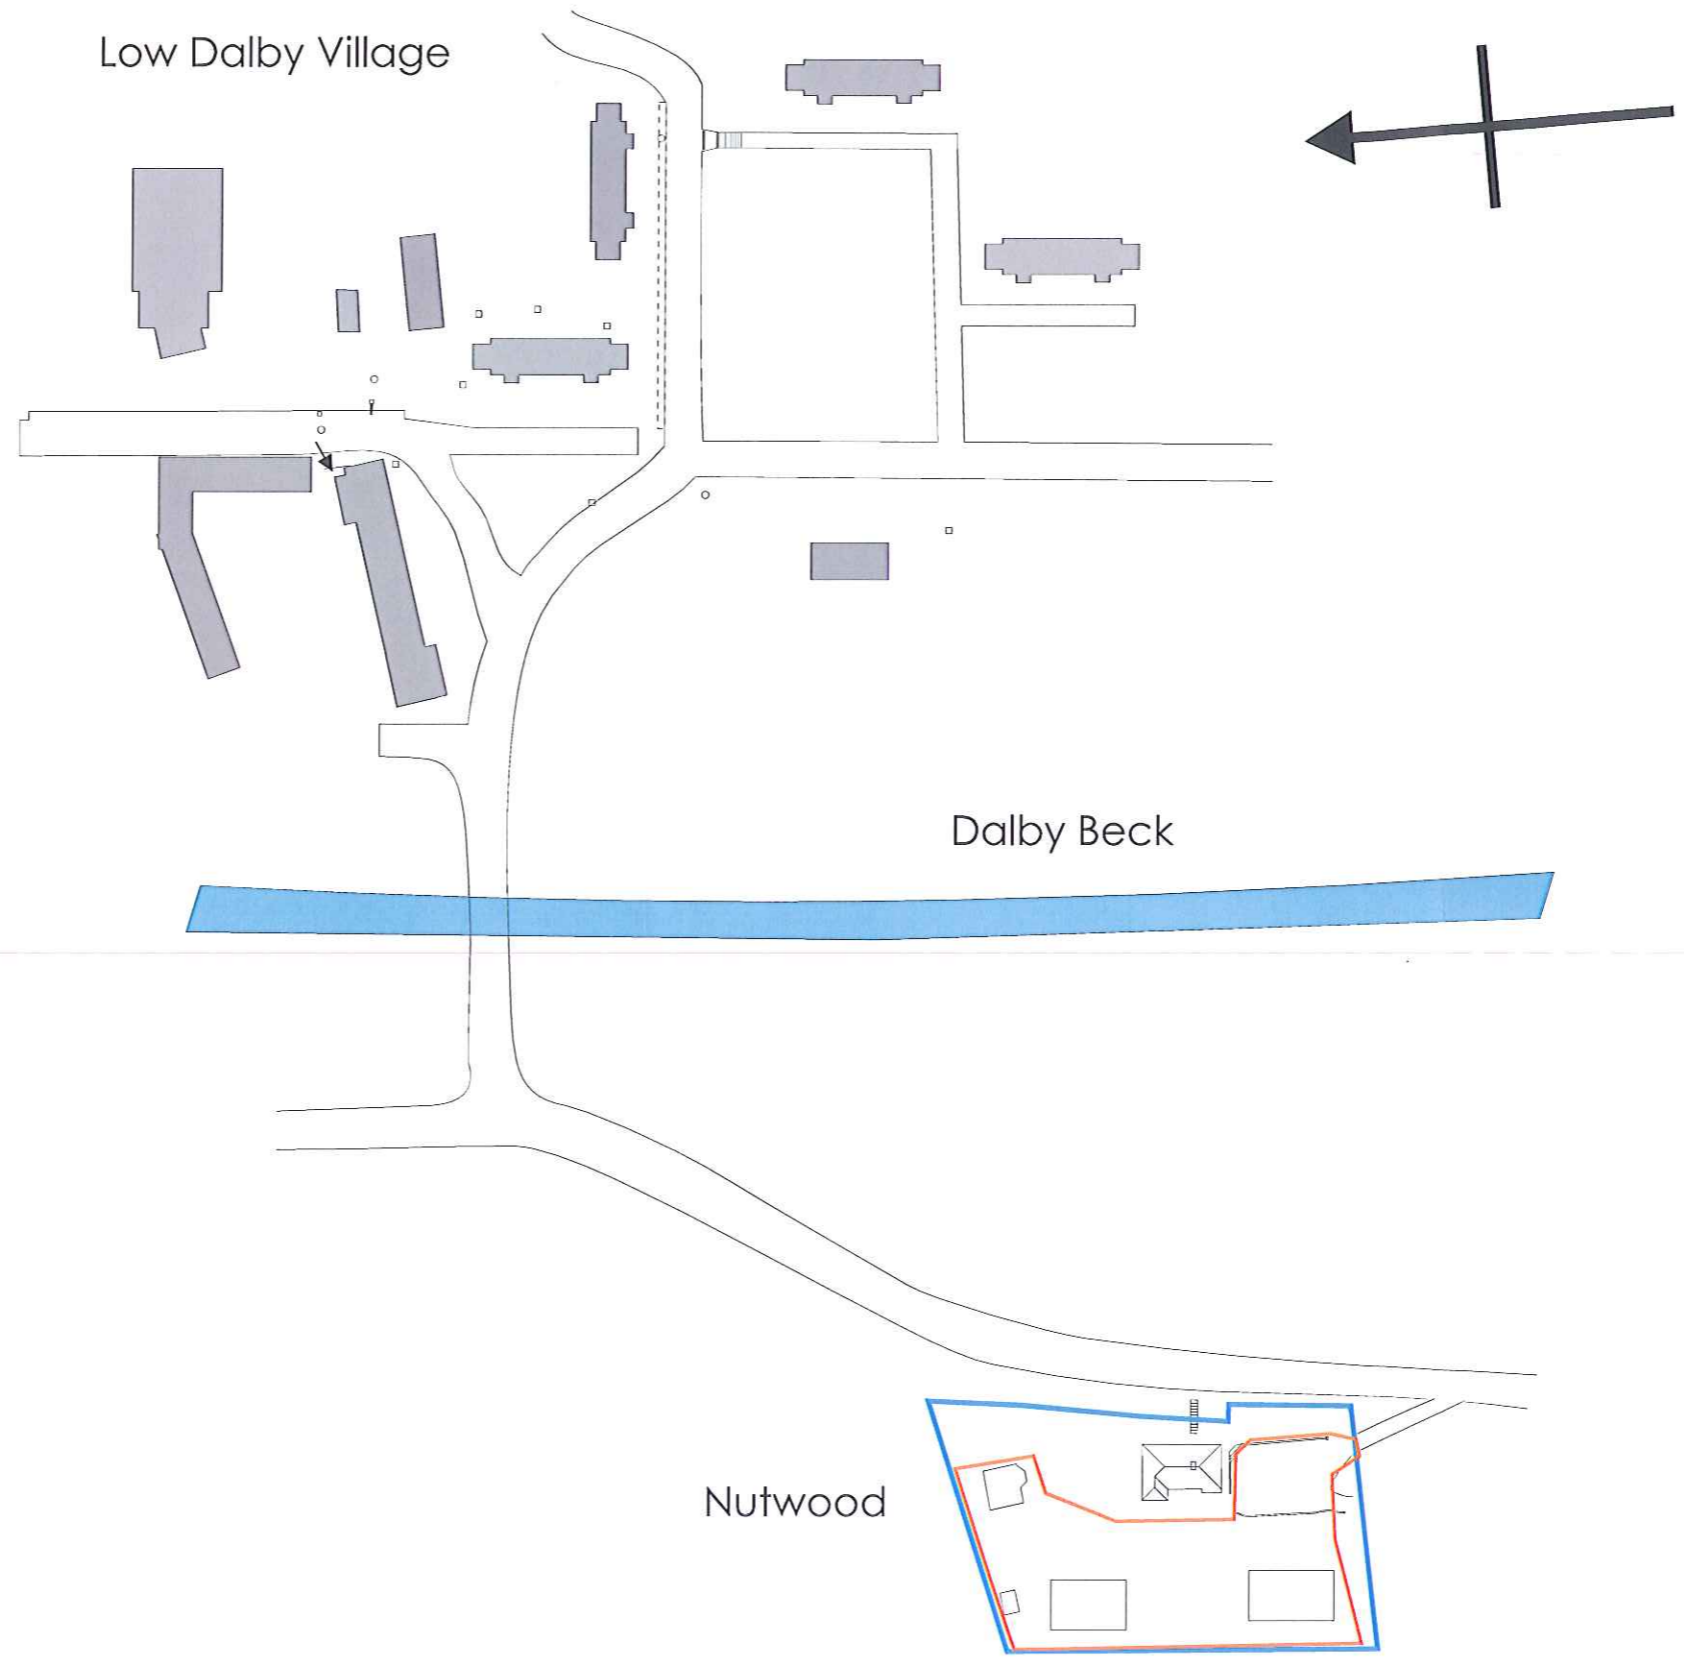

NYMPPA  
- 7 MAR 2012

Dalby Forest Lodges	
Location Plan	
Jan 2012	1:1250 (at A3 size)
Drawing DL/01	
Site Plan	
John Howlett Planning 01904 798907	