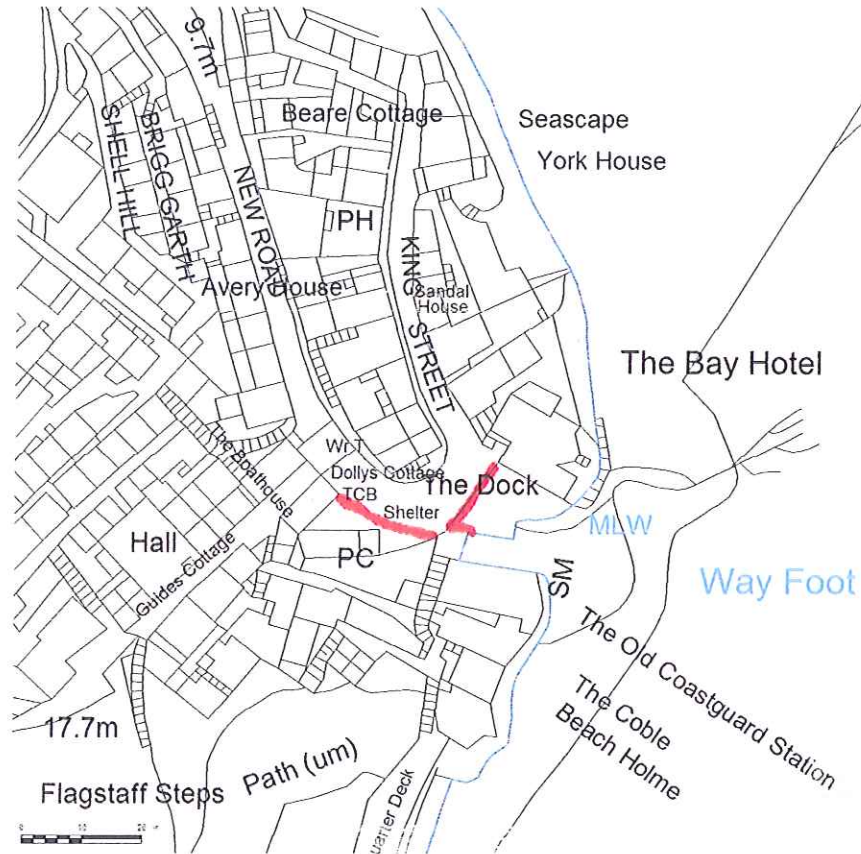

**SITE LOCATION PLAN  
AREA 2 HA  
SCALE 1:1250**

**CENTRE COORDINATES: 495309, 504880**

Supplied by Streetwise Maps Ltd  
www.streetwise.net  
Licence No: 100047474  
23/03/2012 19:55

NYMNPA  
27 MAR 2012