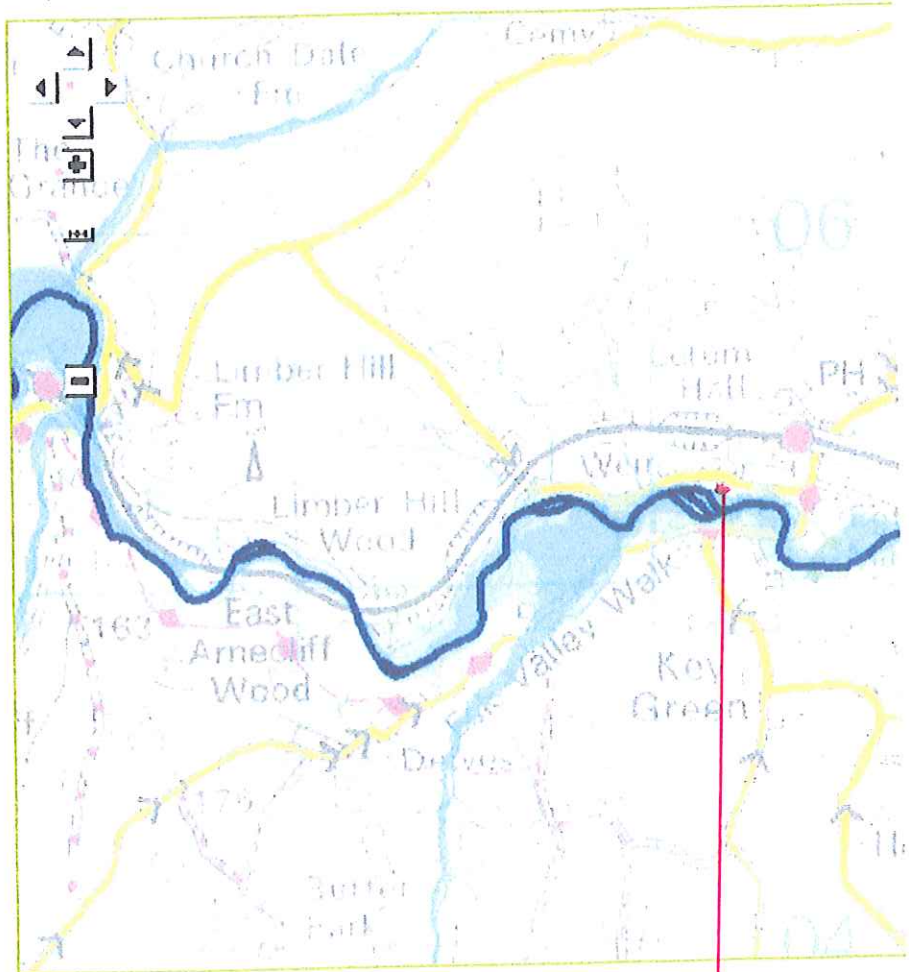

NYM / 2012 / 0 2 0 0 / FL - 1

Enter a postcode or place name:

Other topics for this area...

Risk 0

YO21 1UZ

Risk of Flooding from Rivers and Sea

Map legend

Click on the map to see what is the Risk of Flooding at a particular location.

Flood Maps

- Flooding from rivers or sea without defences
- Extent of extreme flood
- Flood defences
- Areas benefiting from flood defences
- Main rivers

Map of YO21 1UZ at scale 1:20,000

THE OLD MILL

NYMNPA