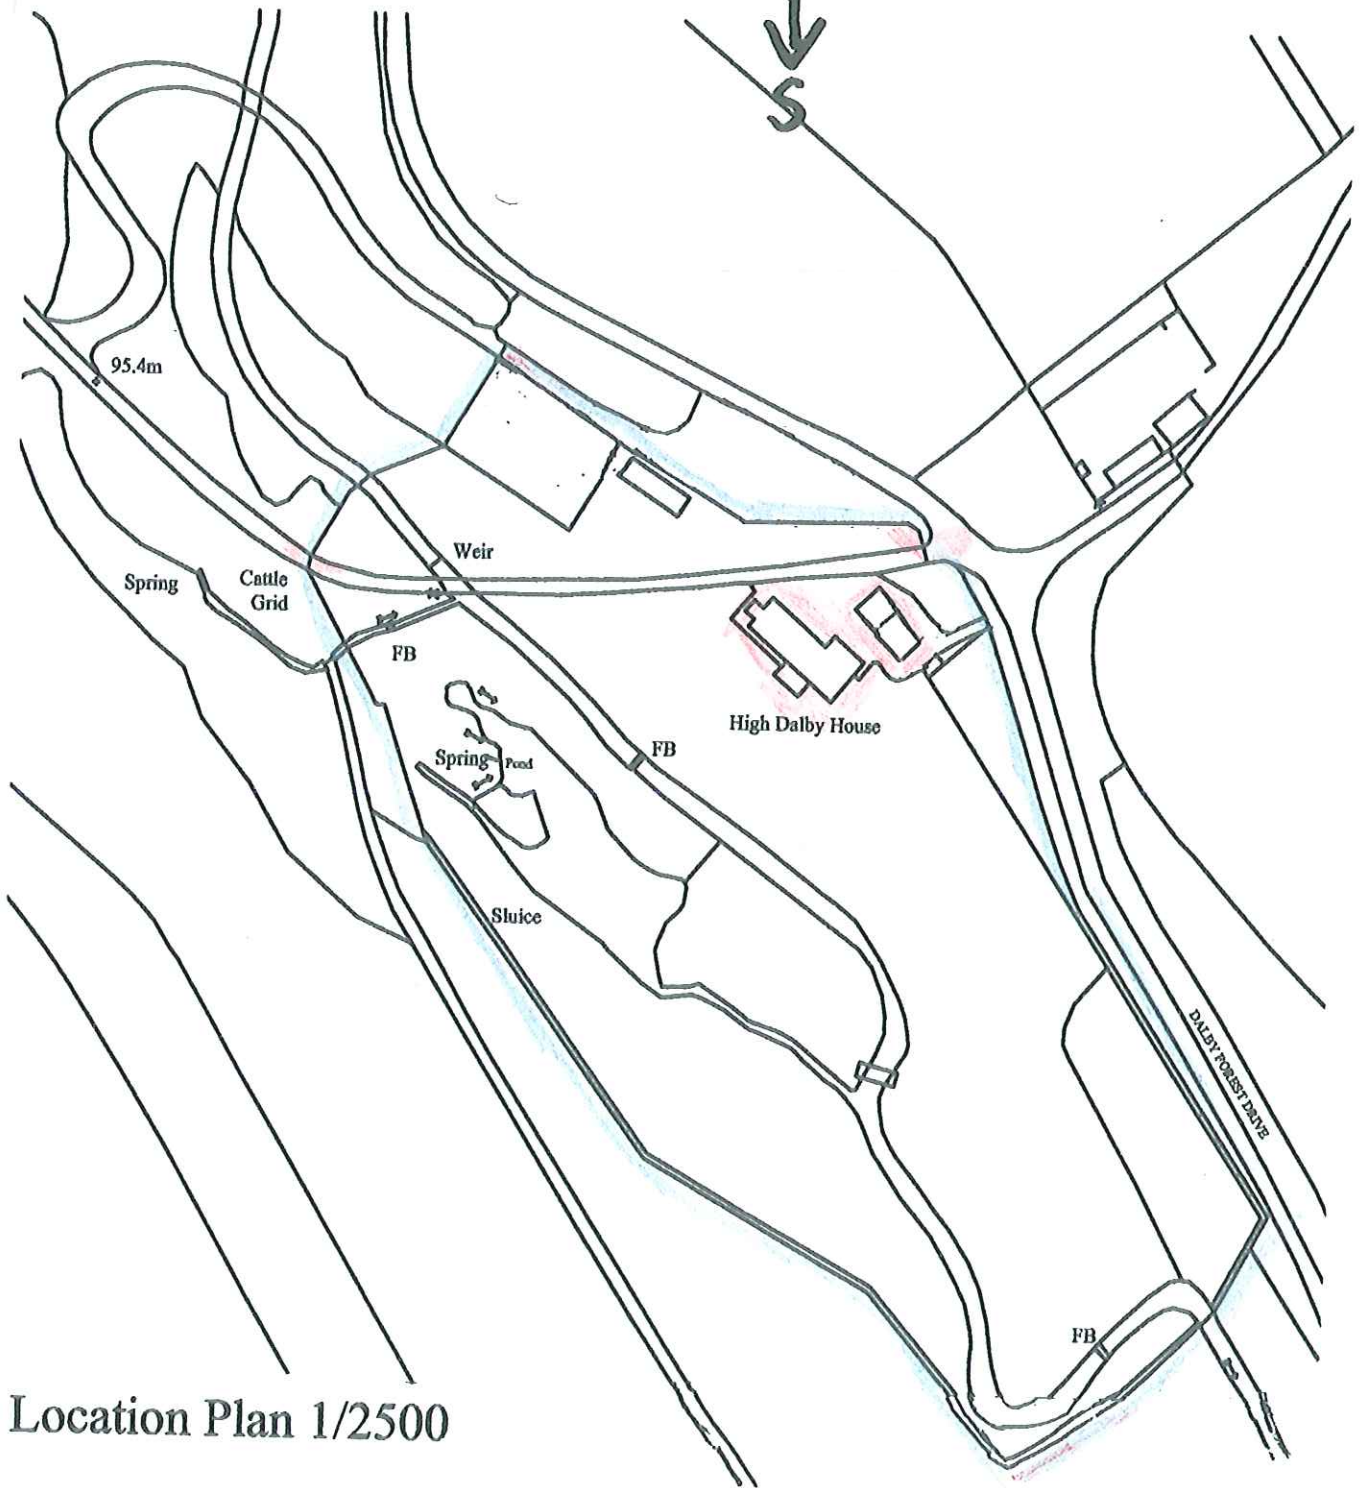

NYM / 2012 / 0 2 4 8 / C U

Location Plan 1/2500

# High Dalby House

NYMNF  
17 APR 2012

NYM / 2012 / 0 2 4 8 / C U

DALBY FOREST DRIVE

SITE OF BUSINESS SIGN

High Dalby House

NYMNPA  
17 APR 2012