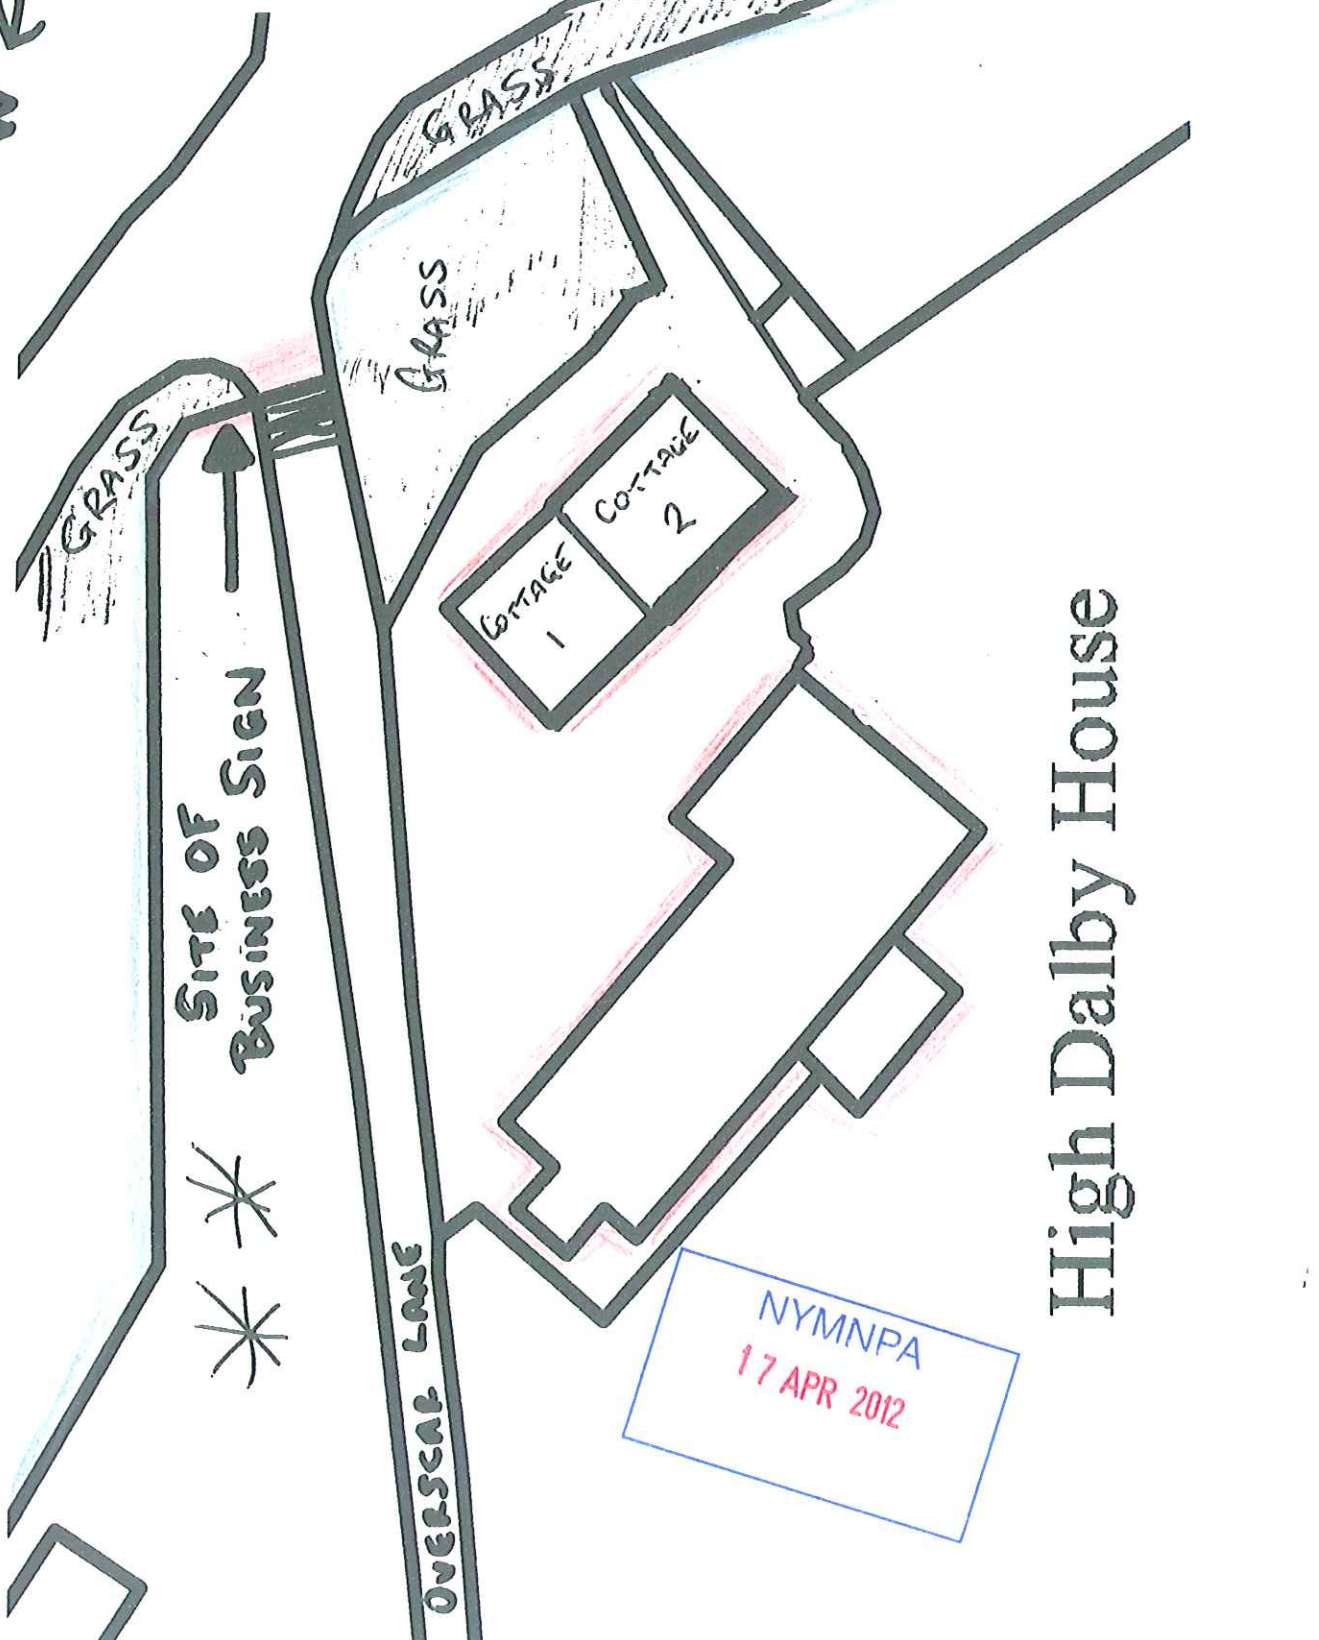

NYM / 2012 / 0 2 4 8 / C U

Location Plan 1/2500

# High Dalby House

NYMNF  
17 APR 2012

NYM / 2012 / 0 2 4 8 / C U

DALBY FOREST DRIVE

SITE OF BUSINESS SIGN

High Dalby House

NYMNPA  
17 APR 2012