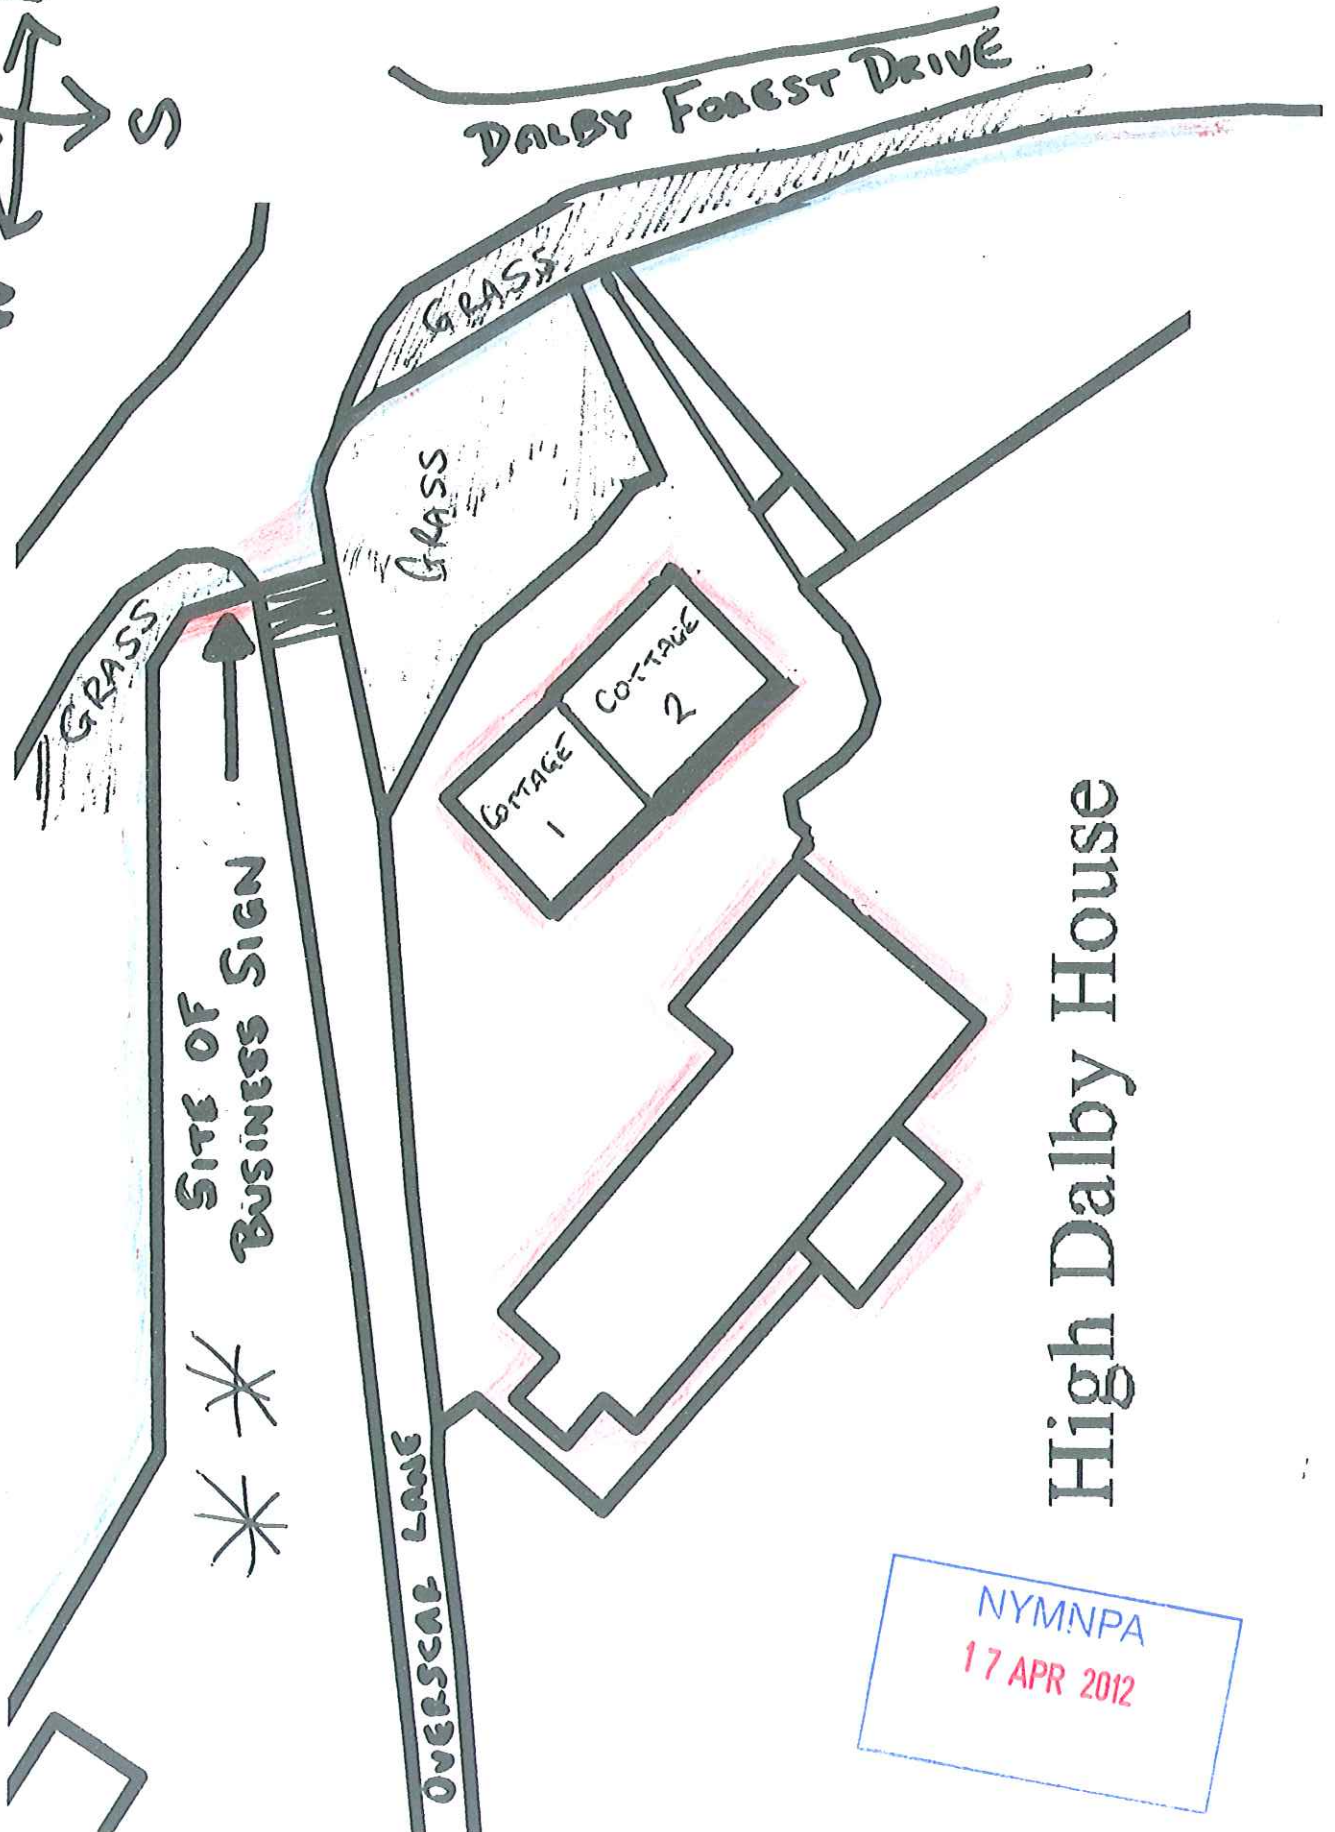

NYM / 2012 / 0 2 4 9 / A D

Location Plan 1/2500

# High Dalby House

NYMNPA  
17 APR 2012