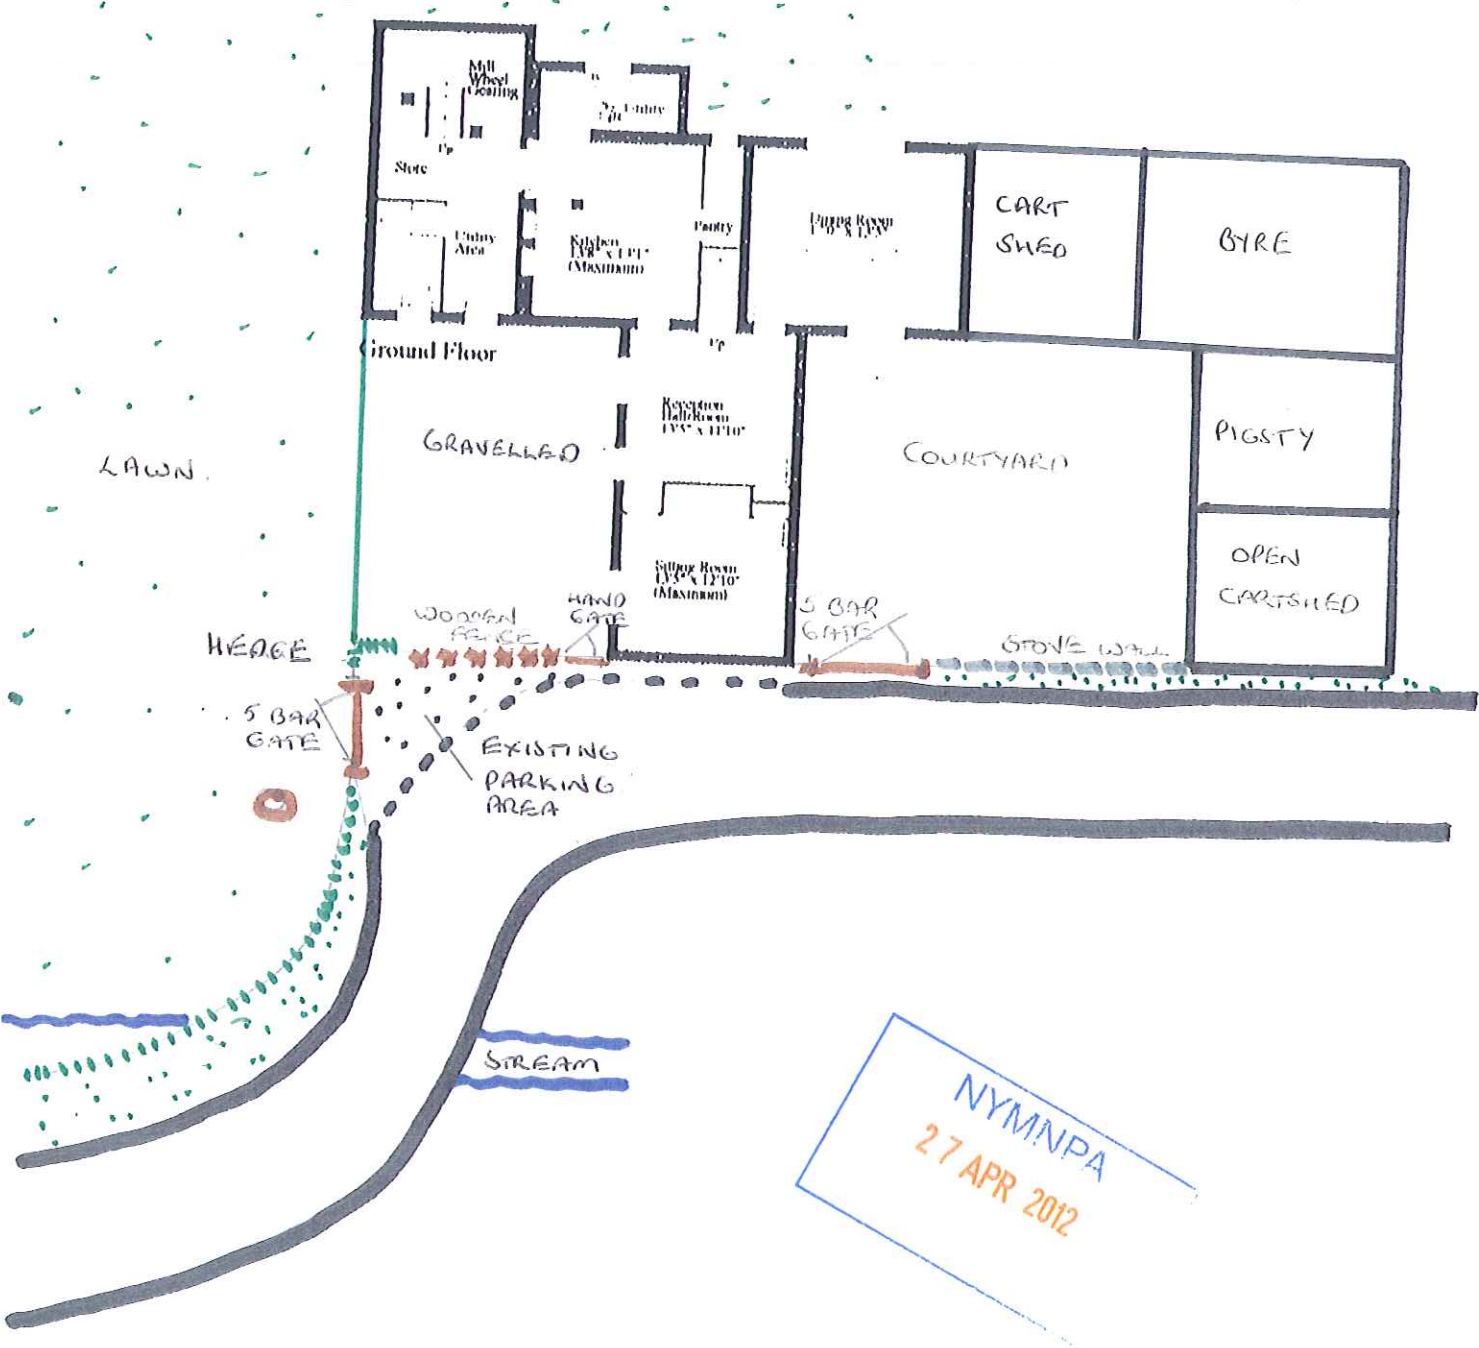

PLAN OF EXISTING EXTERIOR AREA

Plan no: EXT 01

Troutsdale Mill

NYM/NPA
27 APR 2012

○ Position of diseased old apple tree - propose to fell

Plan of proposed exterior area

Plan number ext02