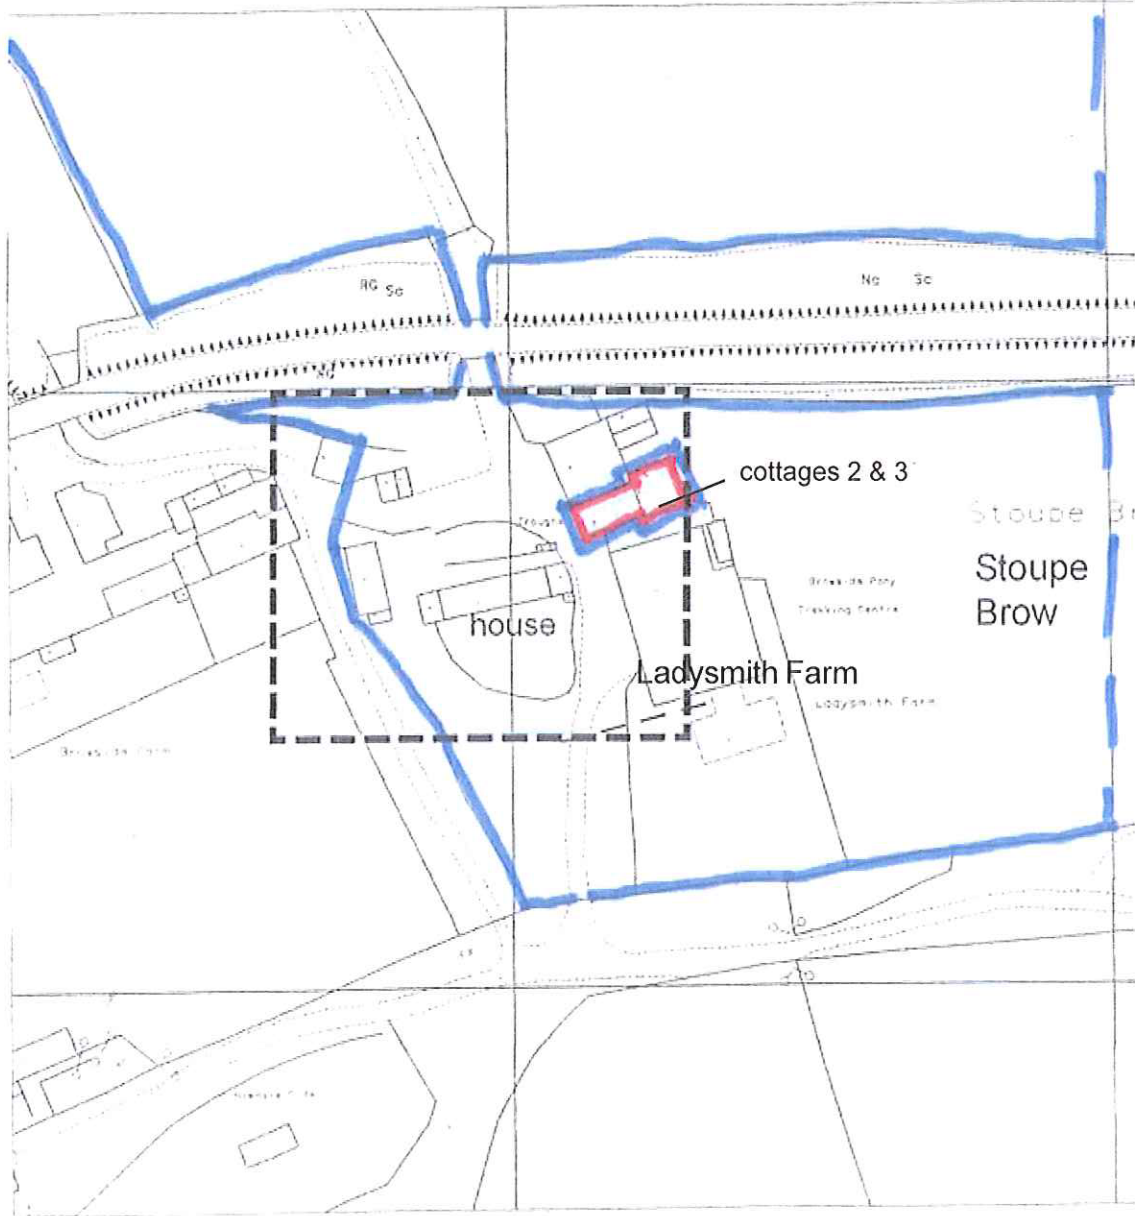

# Proposed Conversion of Existing Outbuildings To Form Guest Accommodation At Ladysmith Farm, Stoupe Brow, Ravenscar For. Mr. T. Jones

Location Plan

## Cottages 2 and 3 - Amendments

scale 1:1250  
 date - Feb '12  
 ref. 1243/61